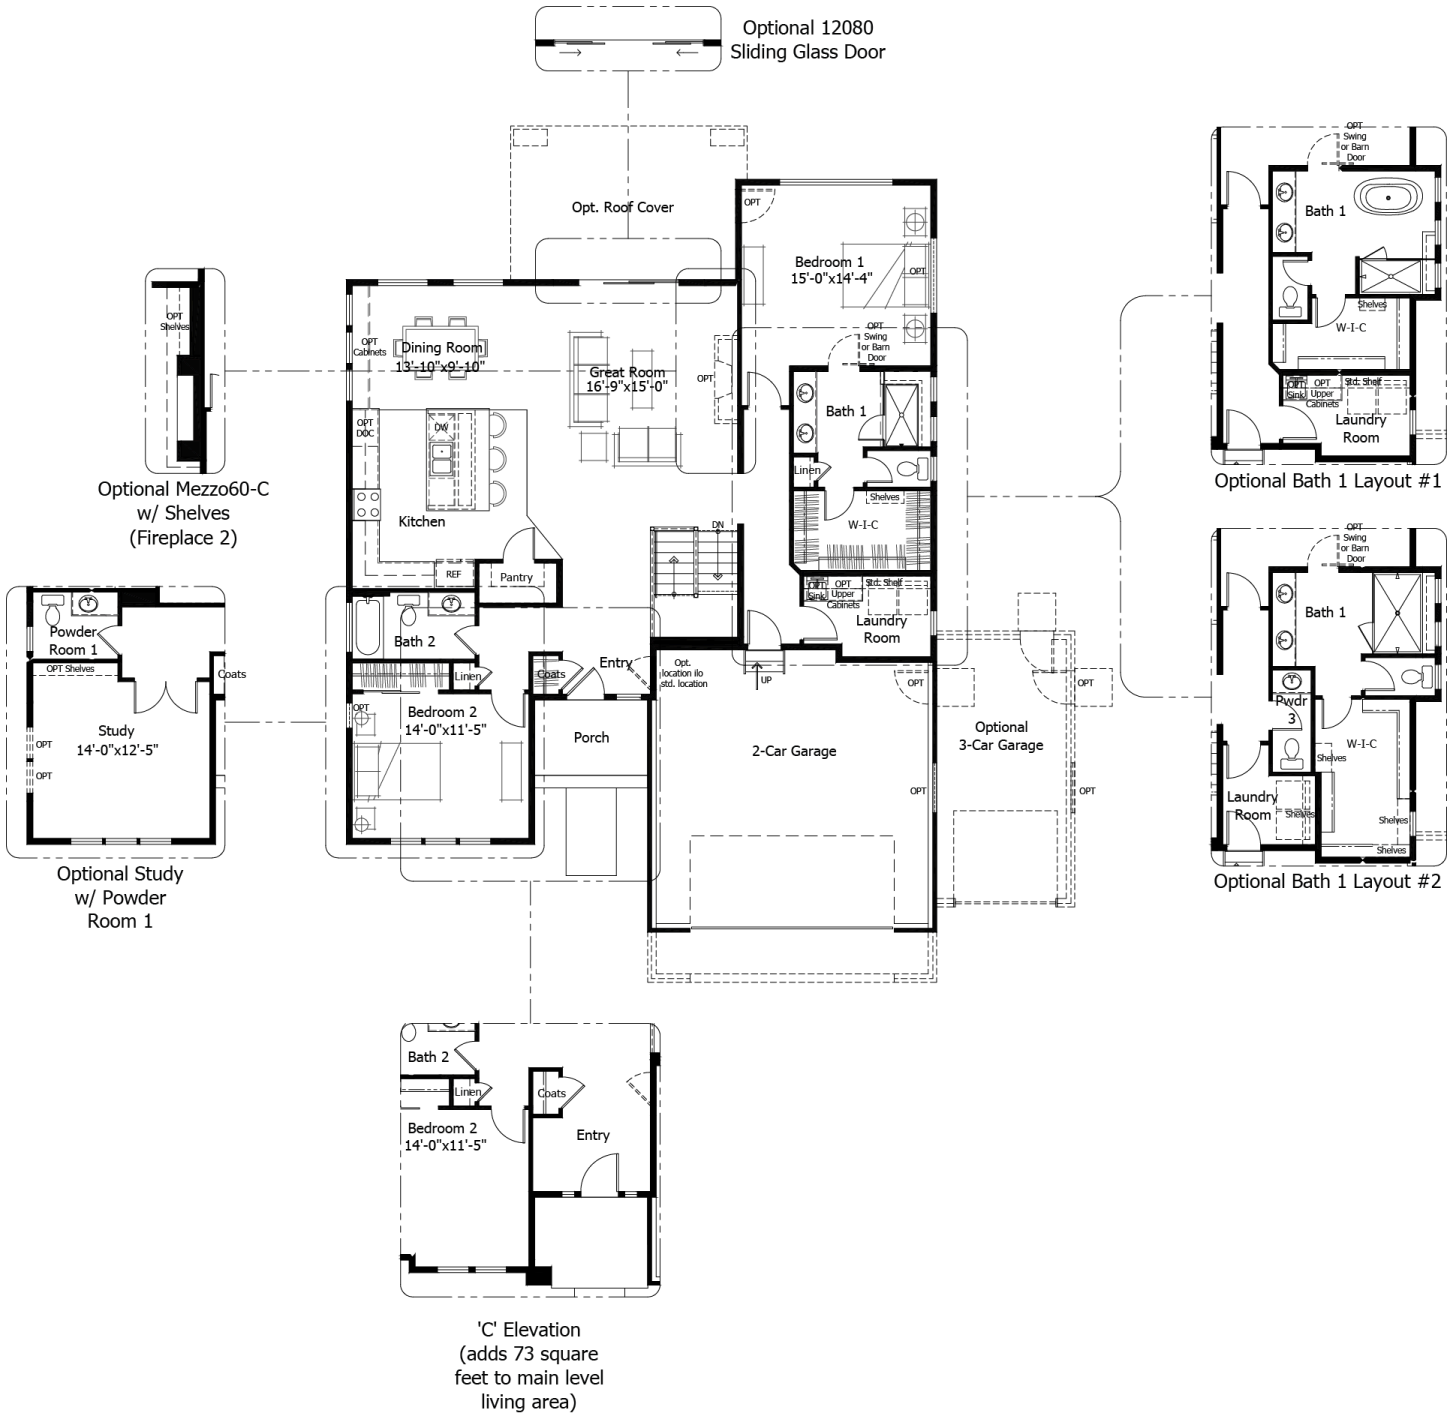

Single Family
Hillspire II
Timber Ridge

NEW HOME SPECIALIST

Call Us @ (719) 249-6650

Priced From
\$645,800

3 Elevations Available

-  **1** Bedrooms
-  **0** Bathrooms
-  **3,580+** Sq. Ft.
-  **2** Car Garage

All square footage is approximate. Renderings are artist's conceptions and may vary slightly from the actual home. Homes may be built in reverse of plans shown, depending on site conditions. Minor architectural changes may be made occasionally at the option of the builder. Please contact your Sales Consultant for details.

Main

All square footage is approximate. Renderings are artist's conceptions and may vary slightly from the actual home. Homes may be built in reverse of plans shown, depending on site conditions. Minor architectural changes may be made occasionally at the option of the builder. Please contact your Sales Consultant for details.