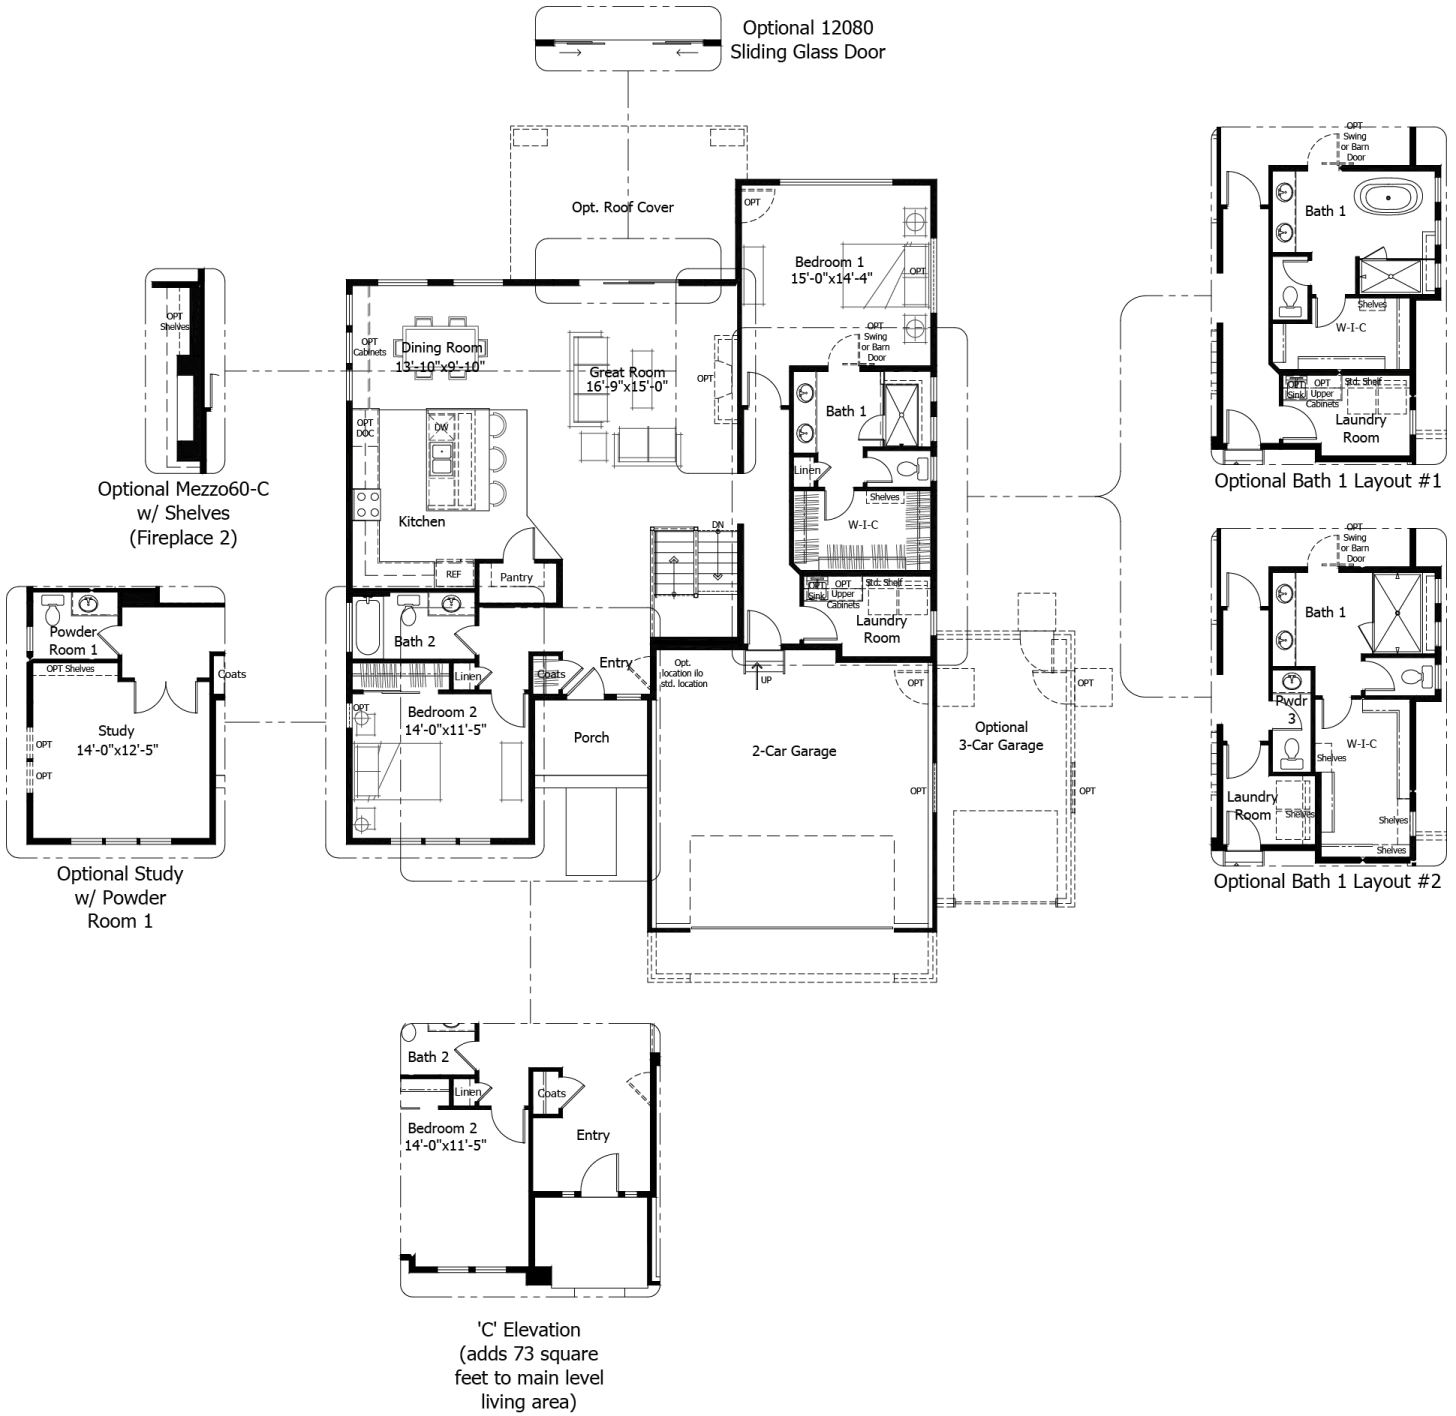

Single Family  
**Hillspire II**  
Timber Ridge

**NEW HOME SPECIALIST**

Call Us @ (719) 249-6650

**Priced From**  
**\$645,800**

**3 Elevations Available**

-  **1** Bedrooms
-  **0** Bathrooms
-  **3,580+** Sq. Ft.
-  **2** Car Garage

All square footage is approximate. Renderings are artist's conceptions and may vary slightly from the actual home. Homes may be built in reverse of plans shown, depending on site conditions. Minor architectural changes may be made occasionally at the option of the builder. Please contact your Sales Consultant for details.

Main

All square footage is approximate. Renderings are artist's conceptions and may vary slightly from the actual home. Homes may be built in reverse of plans shown, depending on site conditions. Minor architectural changes may be made occasionally at the option of the builder. Please contact your Sales Consultant for details.