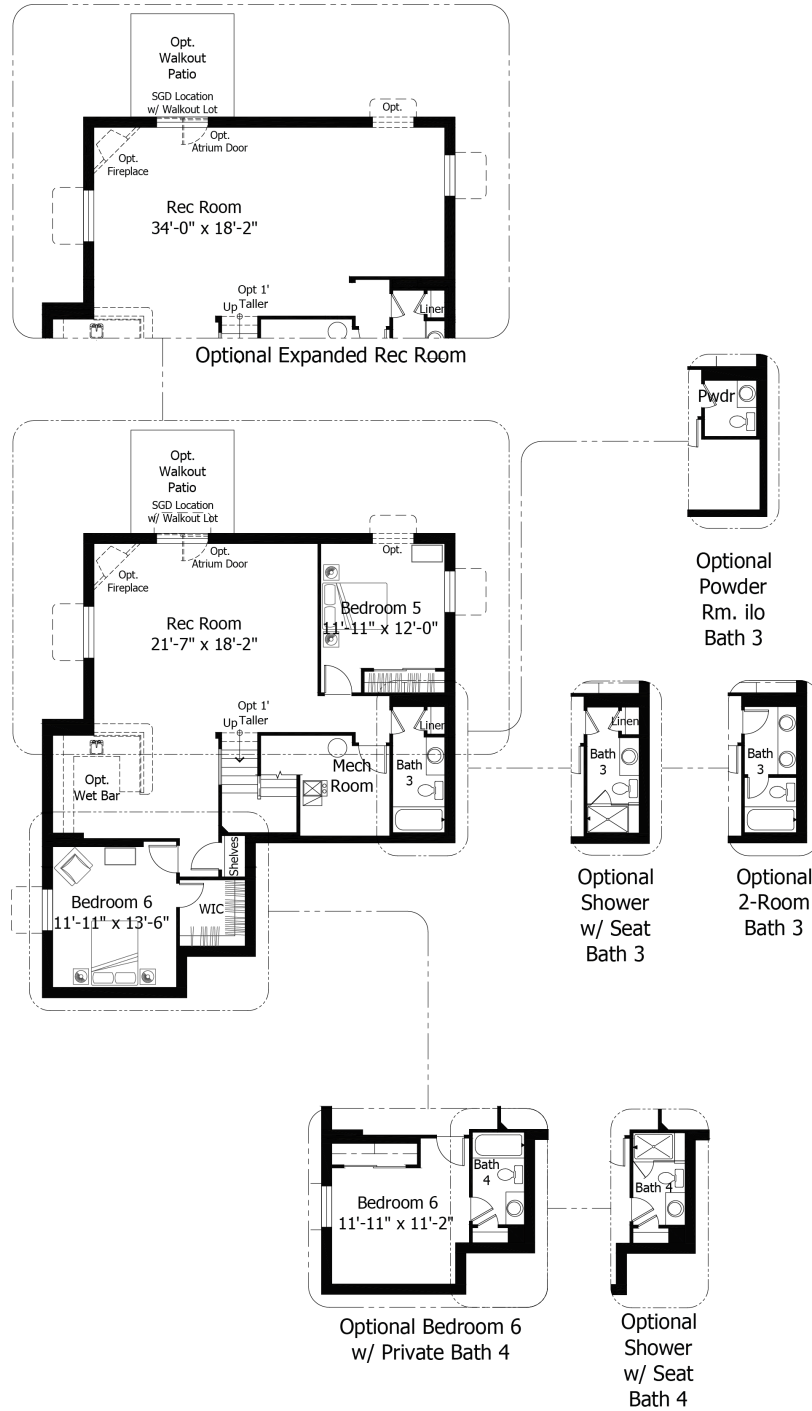

Single Family
Monarch
Timber Ridge

Priced From
\$678,400

4 Elevations Available

-  **4** Bedrooms
-  **0** Bathrooms
-  **4,546+** Sq. Ft.
-  **2** Car Garage

All square footage is approximate. Renderings are artist's conceptions and may vary slightly from the actual home. Homes may be built in reverse of plans shown, depending on site conditions. Minor architectural changes may be made occasionally at the option of the builder. Please contact your Sales Consultant for details.

Lower

All square footage is approximate. Renderings are artist's conceptions and may vary slightly from the actual home. Homes may be built in reverse of plans shown, depending on site conditions. Minor architectural changes may be made occasionally at the option of the builder. Please contact your Sales Consultant for details.

Upper

Optional walk-in shower

All square footage is approximate. Renderings are artist's conceptions and may vary slightly from the actual home. Homes may be built in reverse of plans shown, depending on site conditions. Minor architectural changes may be made occasionally at the option of the builder. Please contact your Sales Consultant for details.