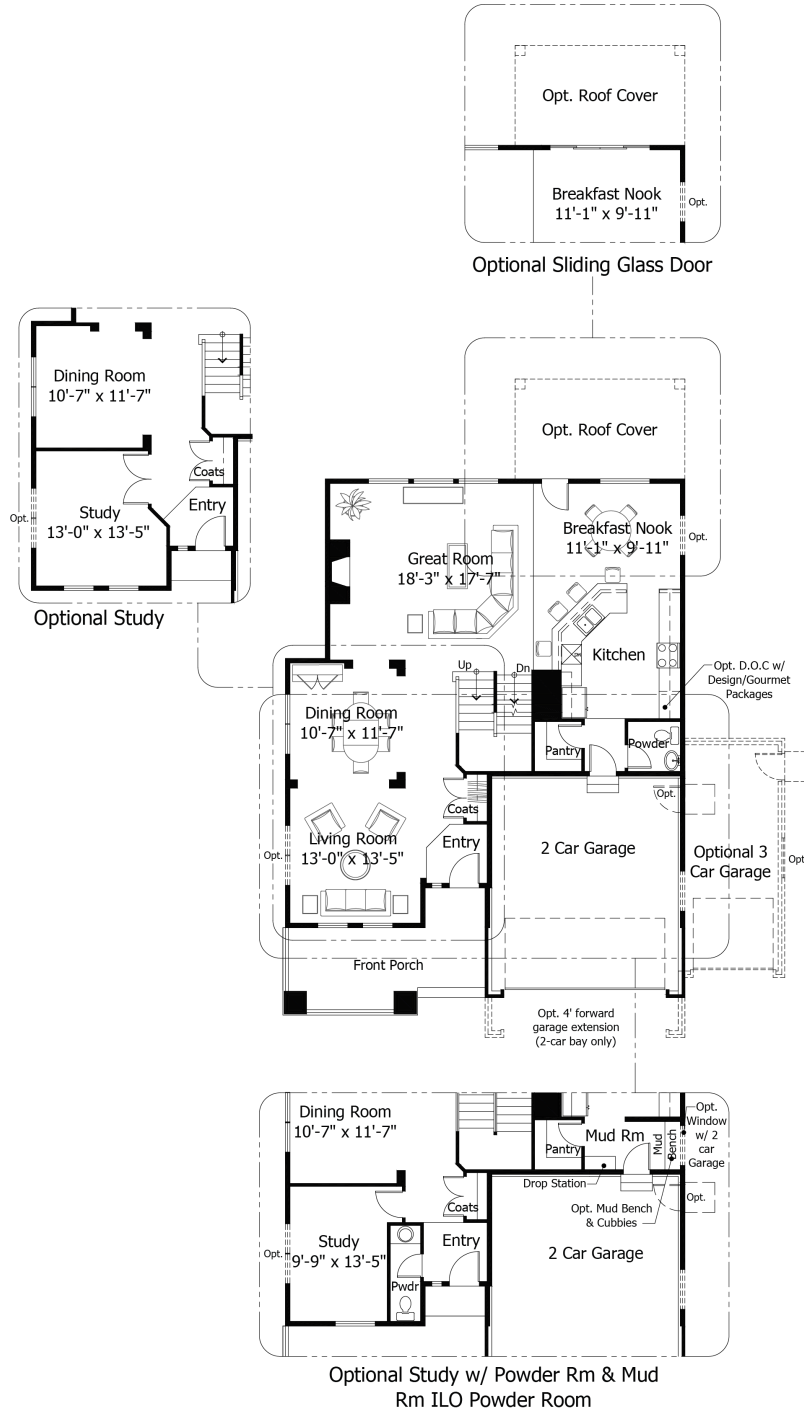

Single Family
Monarch
Timber Ridge

Priced From
\$678,400

4 Elevations Available

-  **4** Bedrooms
-  **0** Bathrooms
-  **4,546+** Sq. Ft.
-  **2** Car Garage

All square footage is approximate. Renderings are artist's conceptions and may vary slightly from the actual home. Homes may be built in reverse of plans shown, depending on site conditions. Minor architectural changes may be made occasionally at the option of the builder. Please contact your Sales Consultant for details.

Lower

All square footage is approximate. Renderings are artist's conceptions and may vary slightly from the actual home. Homes may be built in reverse of plans shown, depending on site conditions. Minor architectural changes may be made occasionally at the option of the builder. Please contact your Sales Consultant for details.

Main

All square footage is approximate. Renderings are artist's conceptions and may vary slightly from the actual home. Homes may be built in reverse of plans shown, depending on site conditions. Minor architectural changes may be made occasionally at the option of the builder. Please contact your Sales Consultant for details.

Upper

Optional walk-in shower

All square footage is approximate. Renderings are artist's conceptions and may vary slightly from the actual home. Homes may be built in reverse of plans shown, depending on site conditions. Minor architectural changes may be made occasionally at the option of the builder. Please contact your Sales Consultant for details.