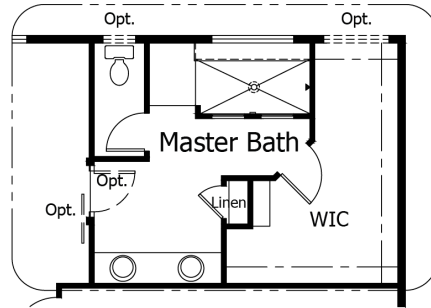

Upper

Optional walk-in shower