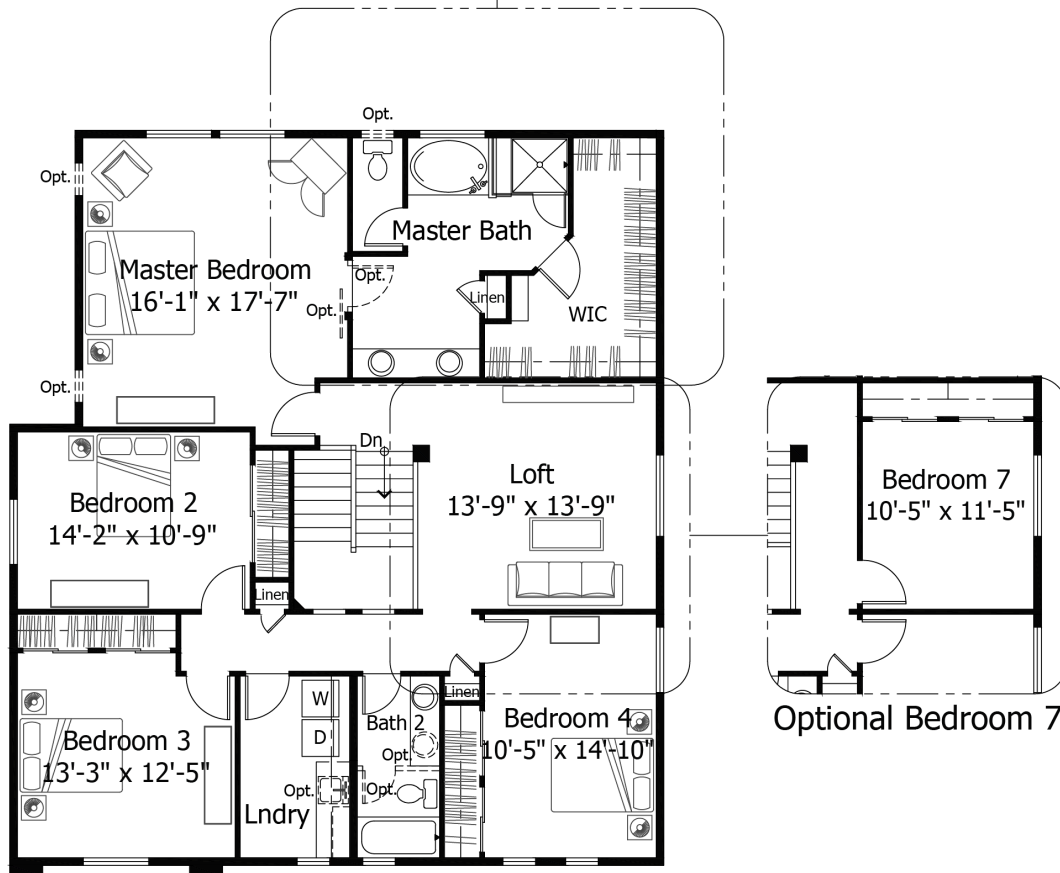

Single Family
Monarch
Timber Ridge

Priced From
\$678,400

4 Elevations Available

-  **4** Bedrooms
-  **0** Bathrooms
-  **4,546+** Sq. Ft.
-  **2** Car Garage

All square footage is approximate. Renderings are artist's conceptions and may vary slightly from the actual home. Homes may be built in reverse of plans shown, depending on site conditions. Minor architectural changes may be made occasionally at the option of the builder. Please contact your Sales Consultant for details.

Main

All square footage is approximate. Renderings are artist's conceptions and may vary slightly from the actual home. Homes may be built in reverse of plans shown, depending on site conditions. Minor architectural changes may be made occasionally at the option of the builder. Please contact your Sales Consultant for details.

Upper

Optional walk-in shower

All square footage is approximate. Renderings are artist's conceptions and may vary slightly from the actual home. Homes may be built in reverse of plans shown, depending on site conditions. Minor architectural changes may be made occasionally at the option of the builder. Please contact your Sales Consultant for details.