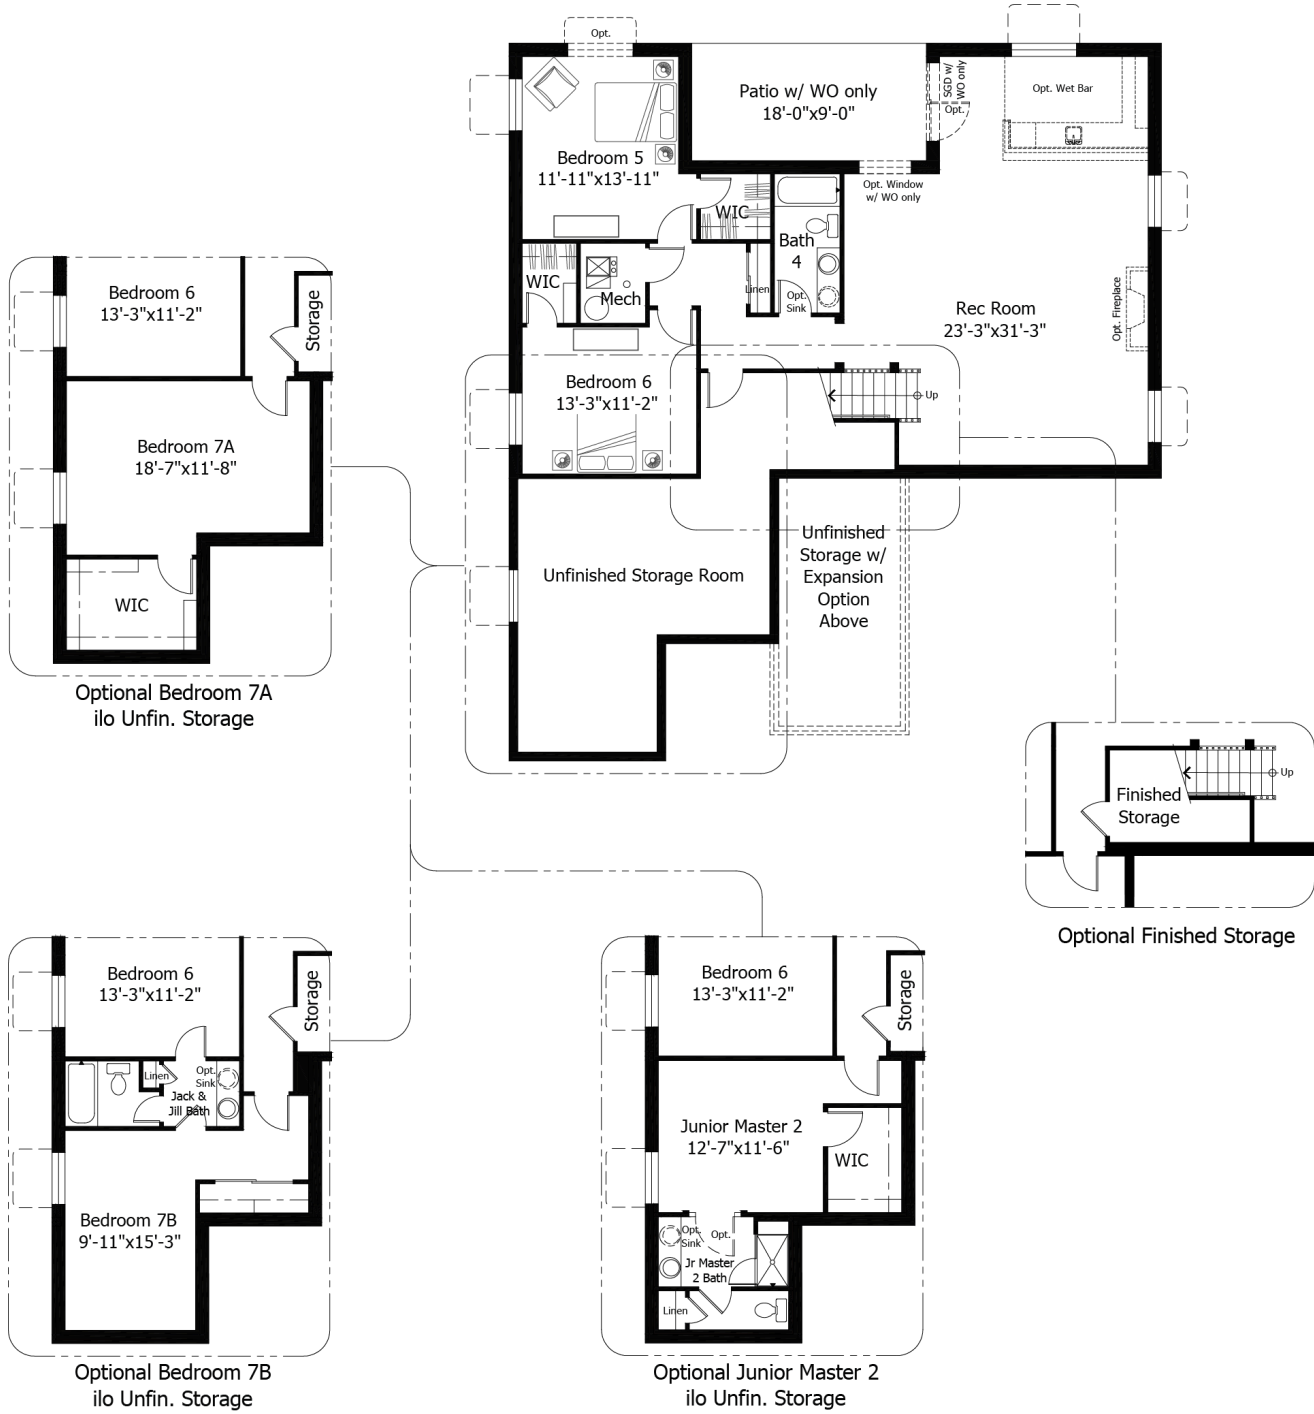

Single Family
Paradise
Timber Ridge

NEW HOME SPECIALIST

Call Us @ (719) 249-6650

Priced From
\$646,500

3 Elevations Available

-  **2** Bedrooms
-  **0** Bathrooms
-  **3,748+** Sq. Ft.
-  **3** Car Garage

All square footage is approximate. Renderings are artist's conceptions and may vary slightly from the actual home. Homes may be built in reverse of plans shown, depending on site conditions. Minor architectural changes may be made occasionally at the option of the builder. Please contact your Sales Consultant for details.

Lower

All square footage is approximate. Renderings are artist's conceptions and may vary slightly from the actual home. Homes may be built in reverse of plans shown, depending on site conditions. Minor architectural changes may be made occasionally at the option of the builder. Please contact your Sales Consultant for details.