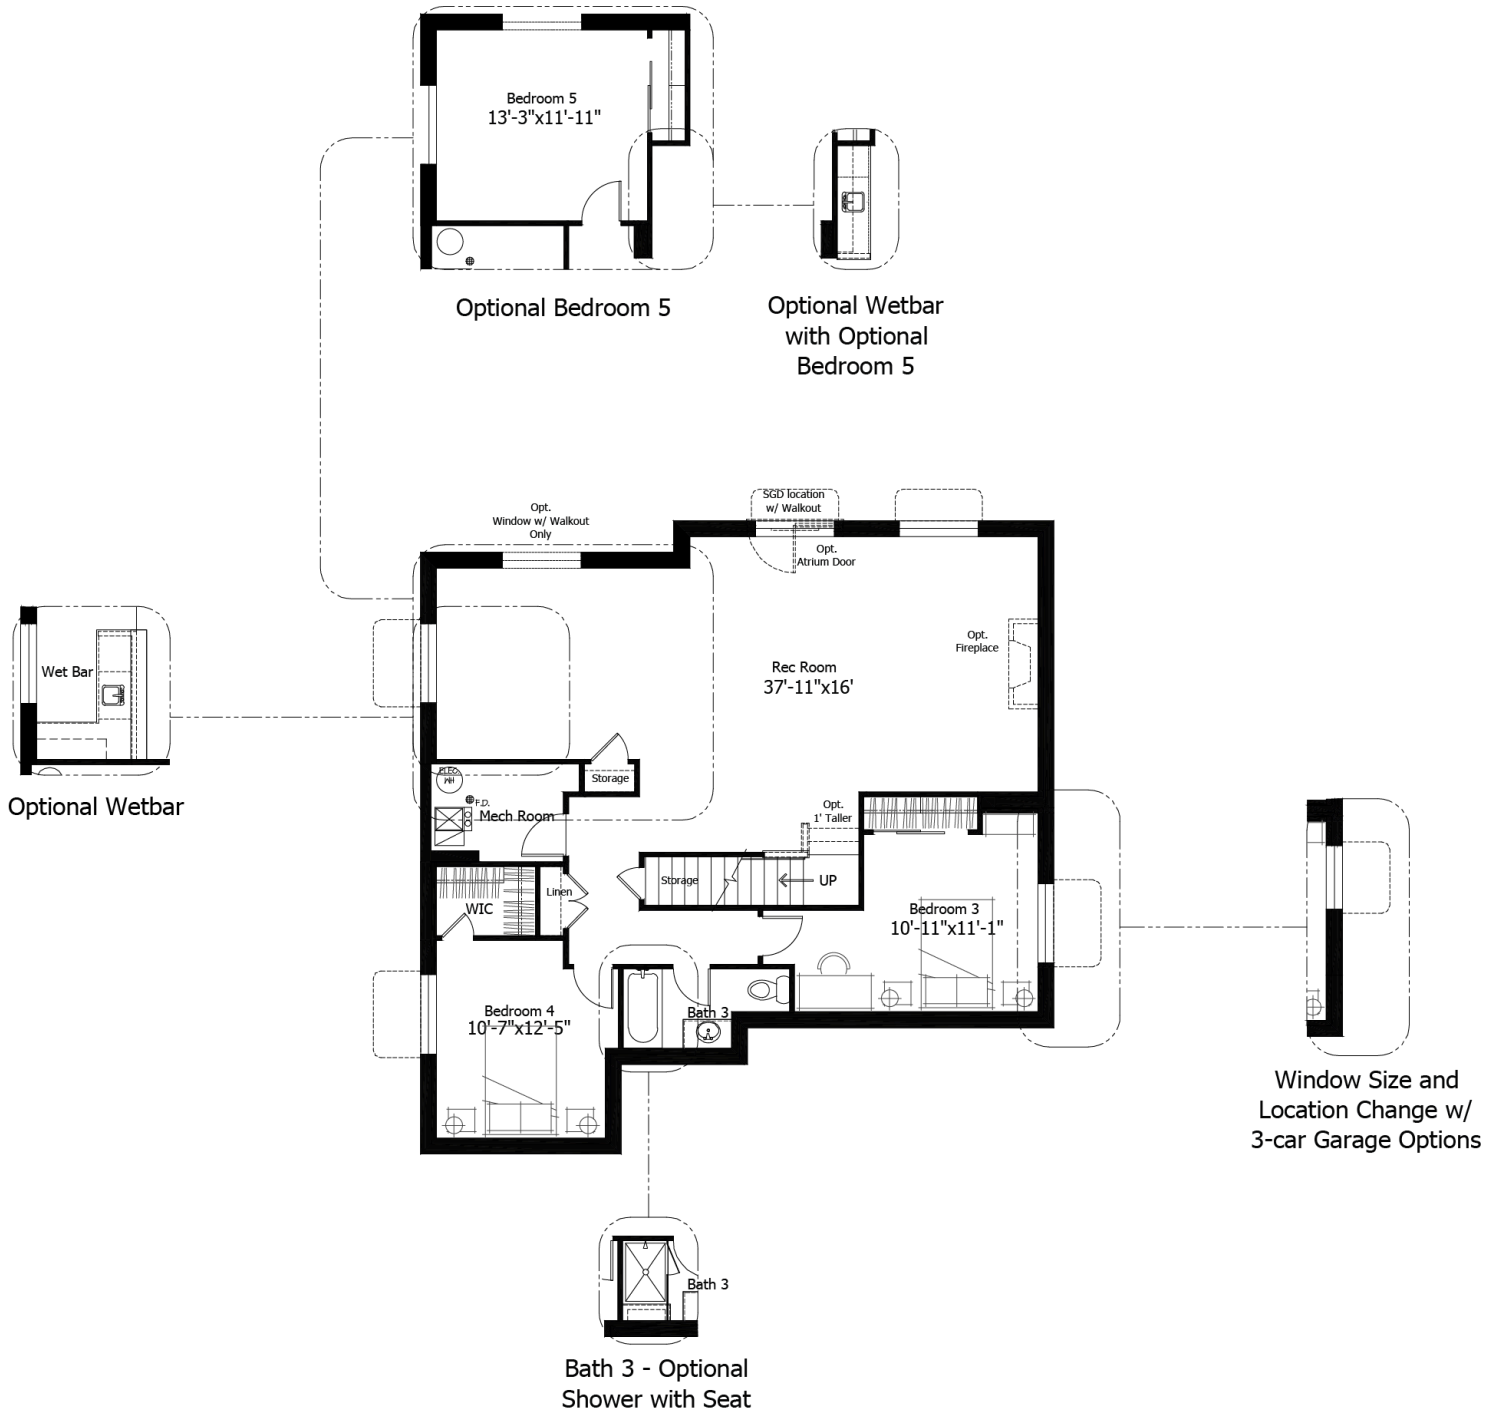

Lower

All square footage is approximate. Renderings are artist's conceptions and may vary slightly from the actual home. Homes may be built in reverse of plans shown, depending on site conditions. Minor architectural changes may be made occasionally at the option of the builder. Please contact your Sales Consultant for details.