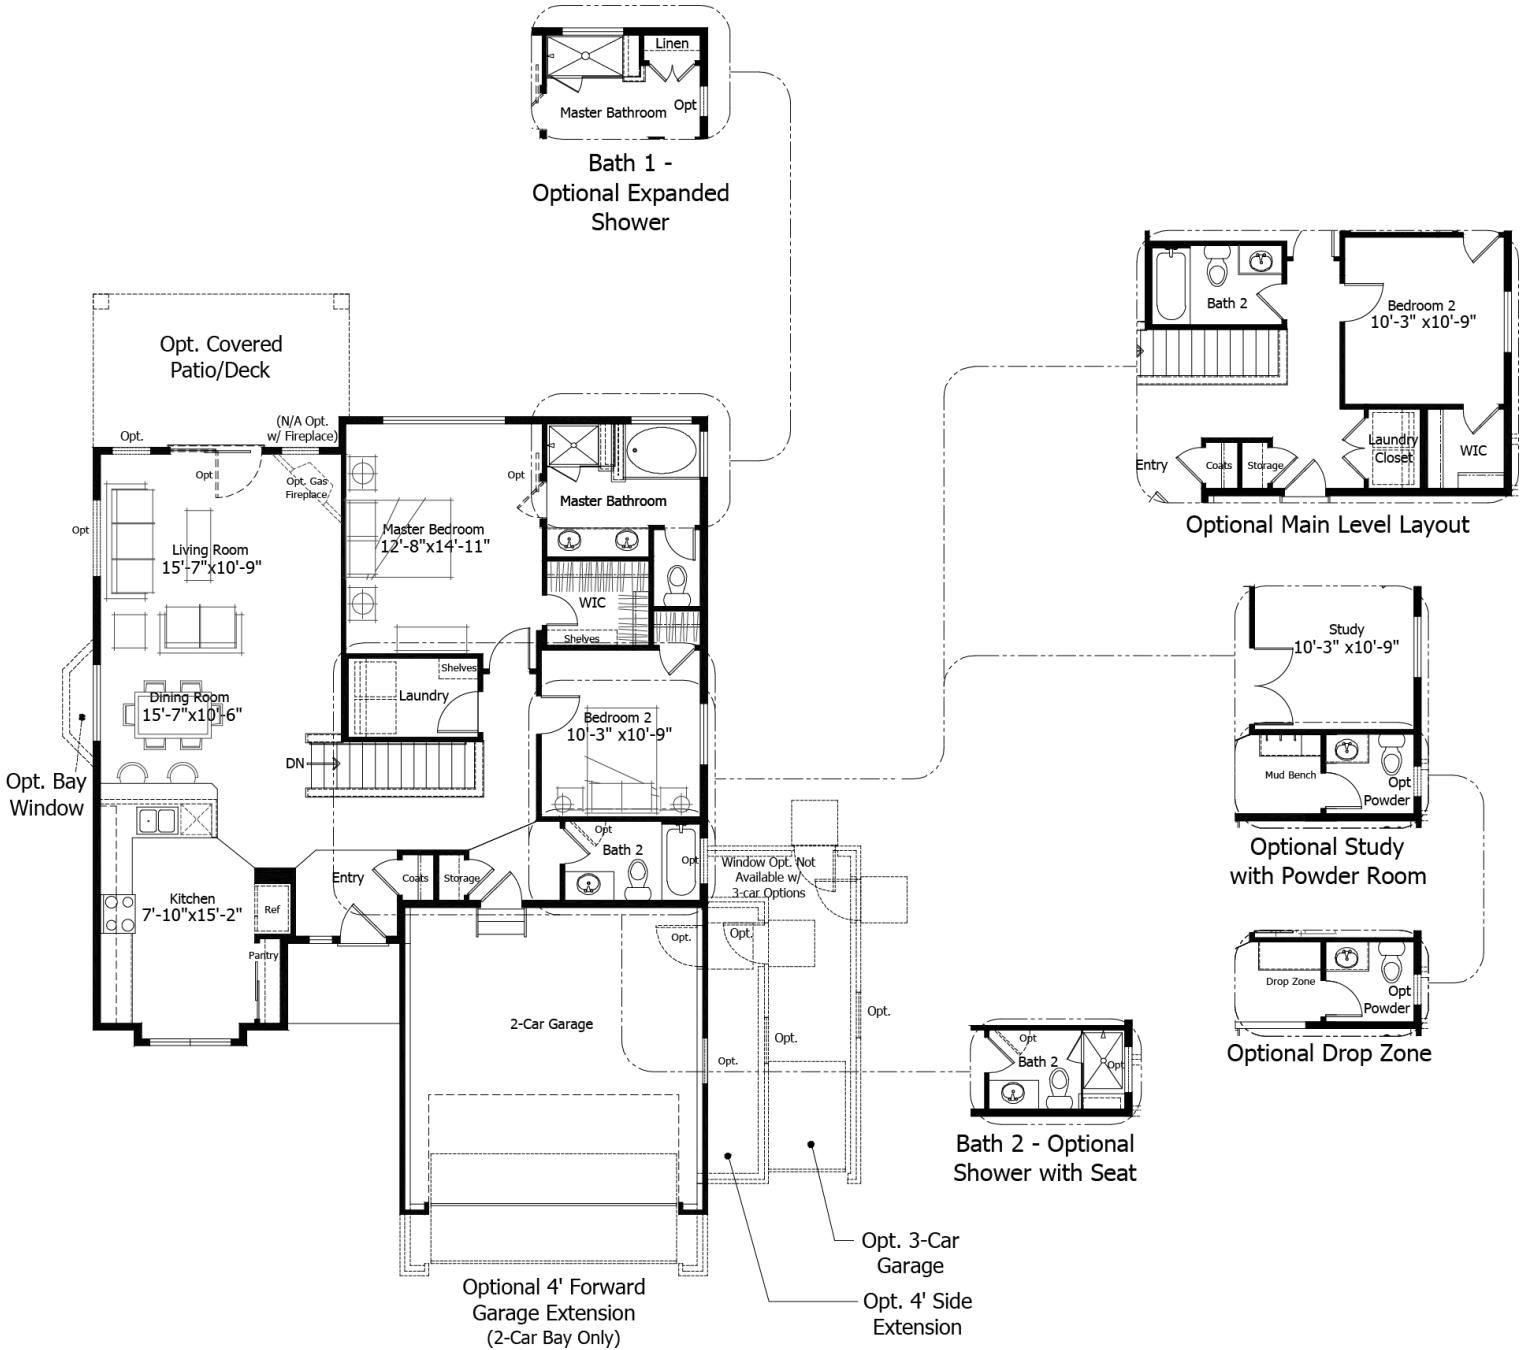

Main

All square footage is approximate. Renderings are artist's conceptions and may vary slightly from the actual home. Homes may be built in reverse of plans shown, depending on site conditions. Minor architectural changes may be made occasionally at the option of the builder. Please contact your Sales Consultant for details.