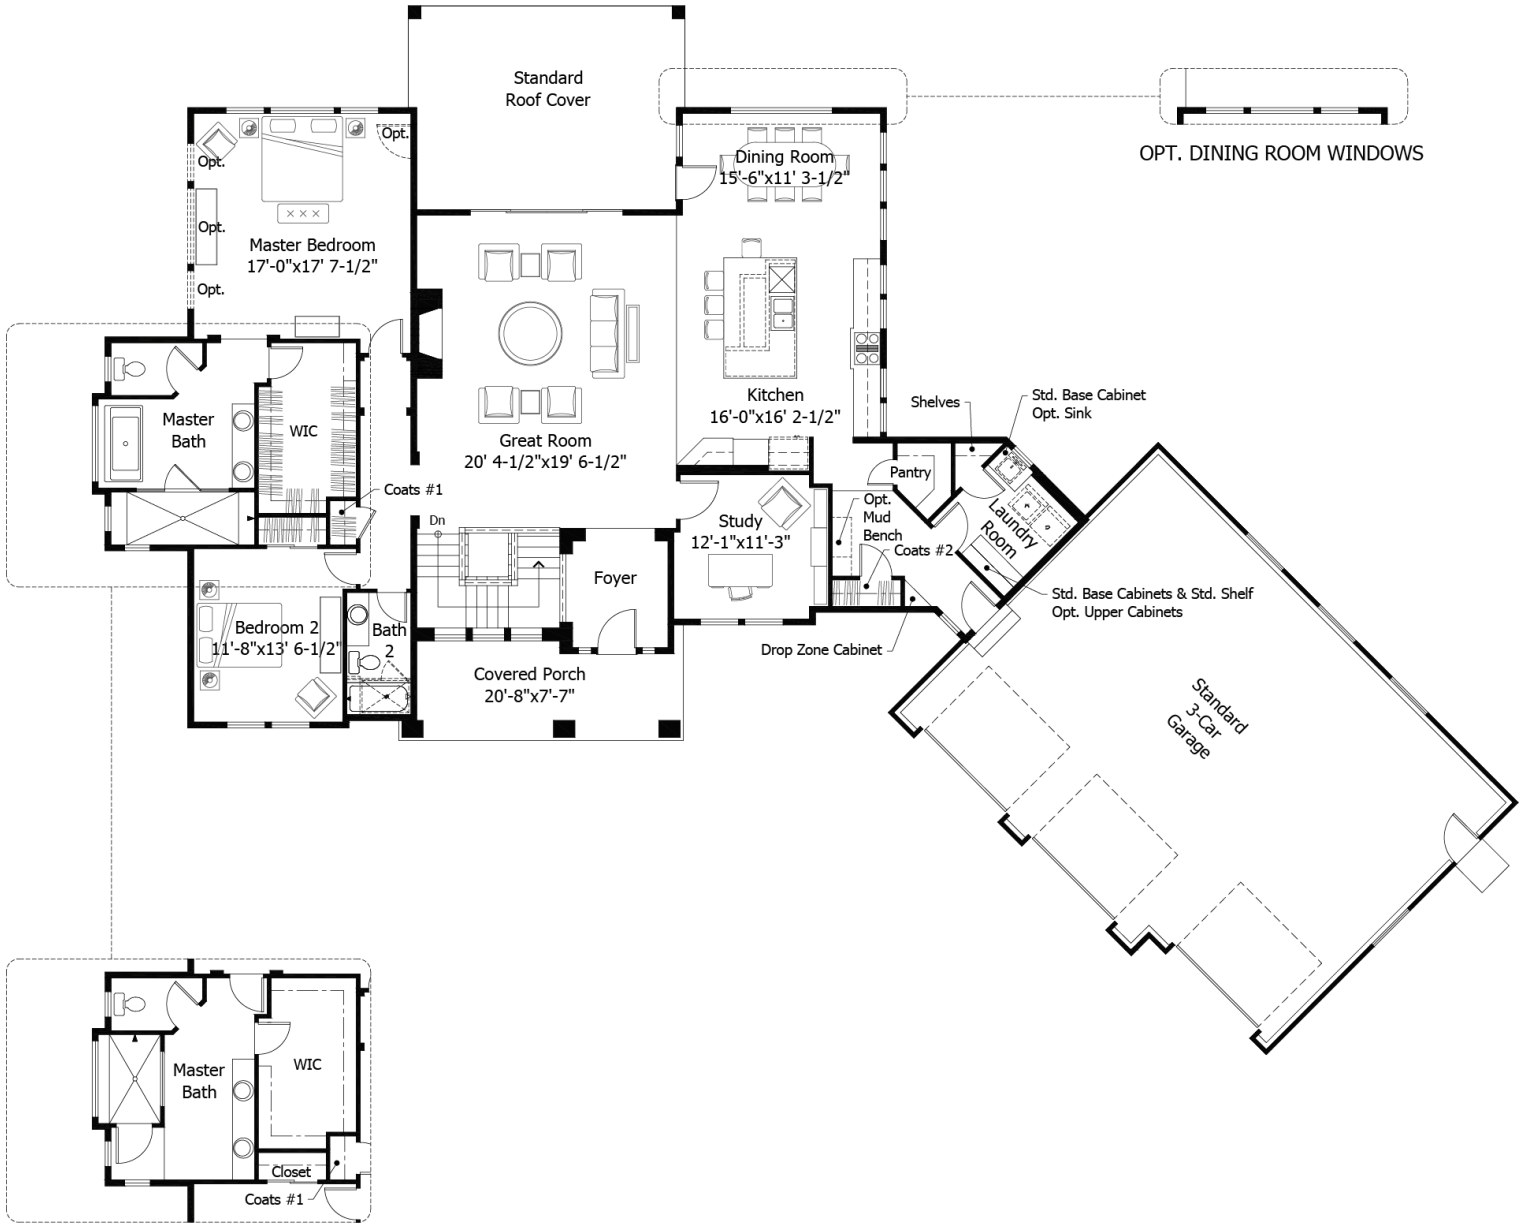

Single Family
Stonewood
Timber Ridge

Priced From
\$1,104,600

1 Elevation Available

-  **2** Bedrooms
-  **0** Bathrooms
-  **5,061+** Sq. Ft.
-  **3** Car Garage

All square footage is approximate. Renderings are artist's conceptions and may vary slightly from the actual home. Homes may be built in reverse of plans shown, depending on site conditions. Minor architectural changes may be made occasionally at the option of the builder. Please contact your Sales Consultant for details.

Lower

All square footage is approximate. Renderings are artist's conceptions and may vary slightly from the actual home. Homes may be built in reverse of plans shown, depending on site conditions. Minor architectural changes may be made occasionally at the option of the builder. Please contact your Sales Consultant for details.

Main

OPT. DINING ROOM WINDOWS

OPT. MASTER BATH LAYOUT

All square footage is approximate. Renderings are artist's conceptions and may vary slightly from the actual home. Homes may be built in reverse of plans shown, depending on site conditions. Minor architectural changes may be made occasionally at the option of the builder. Please contact your Sales Consultant for details.