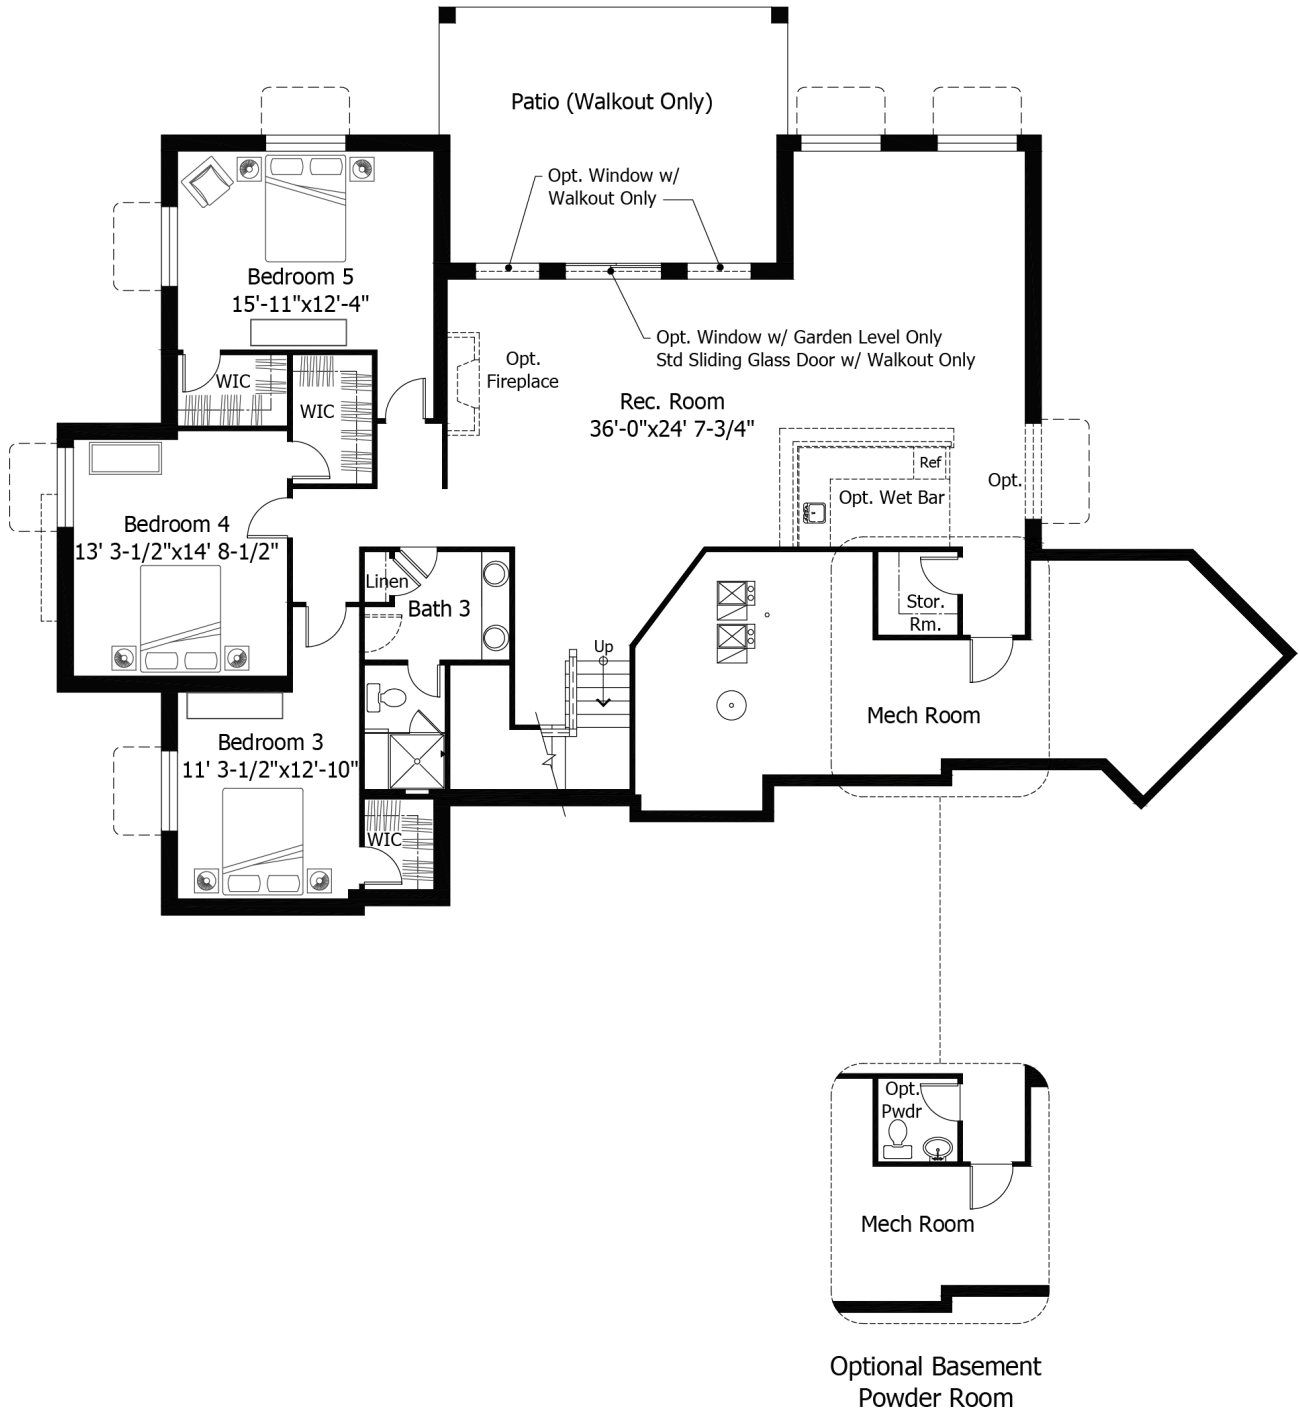

Single Family
Stonewood
Timber Ridge

Priced From
\$1,104,600

1 Elevation Available

-  **2** Bedrooms
-  **0** Bathrooms
-  **5,061+** Sq. Ft.
-  **3** Car Garage

All square footage is approximate. Renderings are artist's conceptions and may vary slightly from the actual home. Homes may be built in reverse of plans shown, depending on site conditions. Minor architectural changes may be made occasionally at the option of the builder. Please contact your Sales Consultant for details.

Lower

All square footage is approximate. Renderings are artist's conceptions and may vary slightly from the actual home. Homes may be built in reverse of plans shown, depending on site conditions. Minor architectural changes may be made occasionally at the option of the builder. Please contact your Sales Consultant for details.

Main

OPT. DINING ROOM WINDOWS

OPT. MASTER BATH LAYOUT

All square footage is approximate. Renderings are artist's conceptions and may vary slightly from the actual home. Homes may be built in reverse of plans shown, depending on site conditions. Minor architectural changes may be made occasionally at the option of the builder. Please contact your Sales Consultant for details.