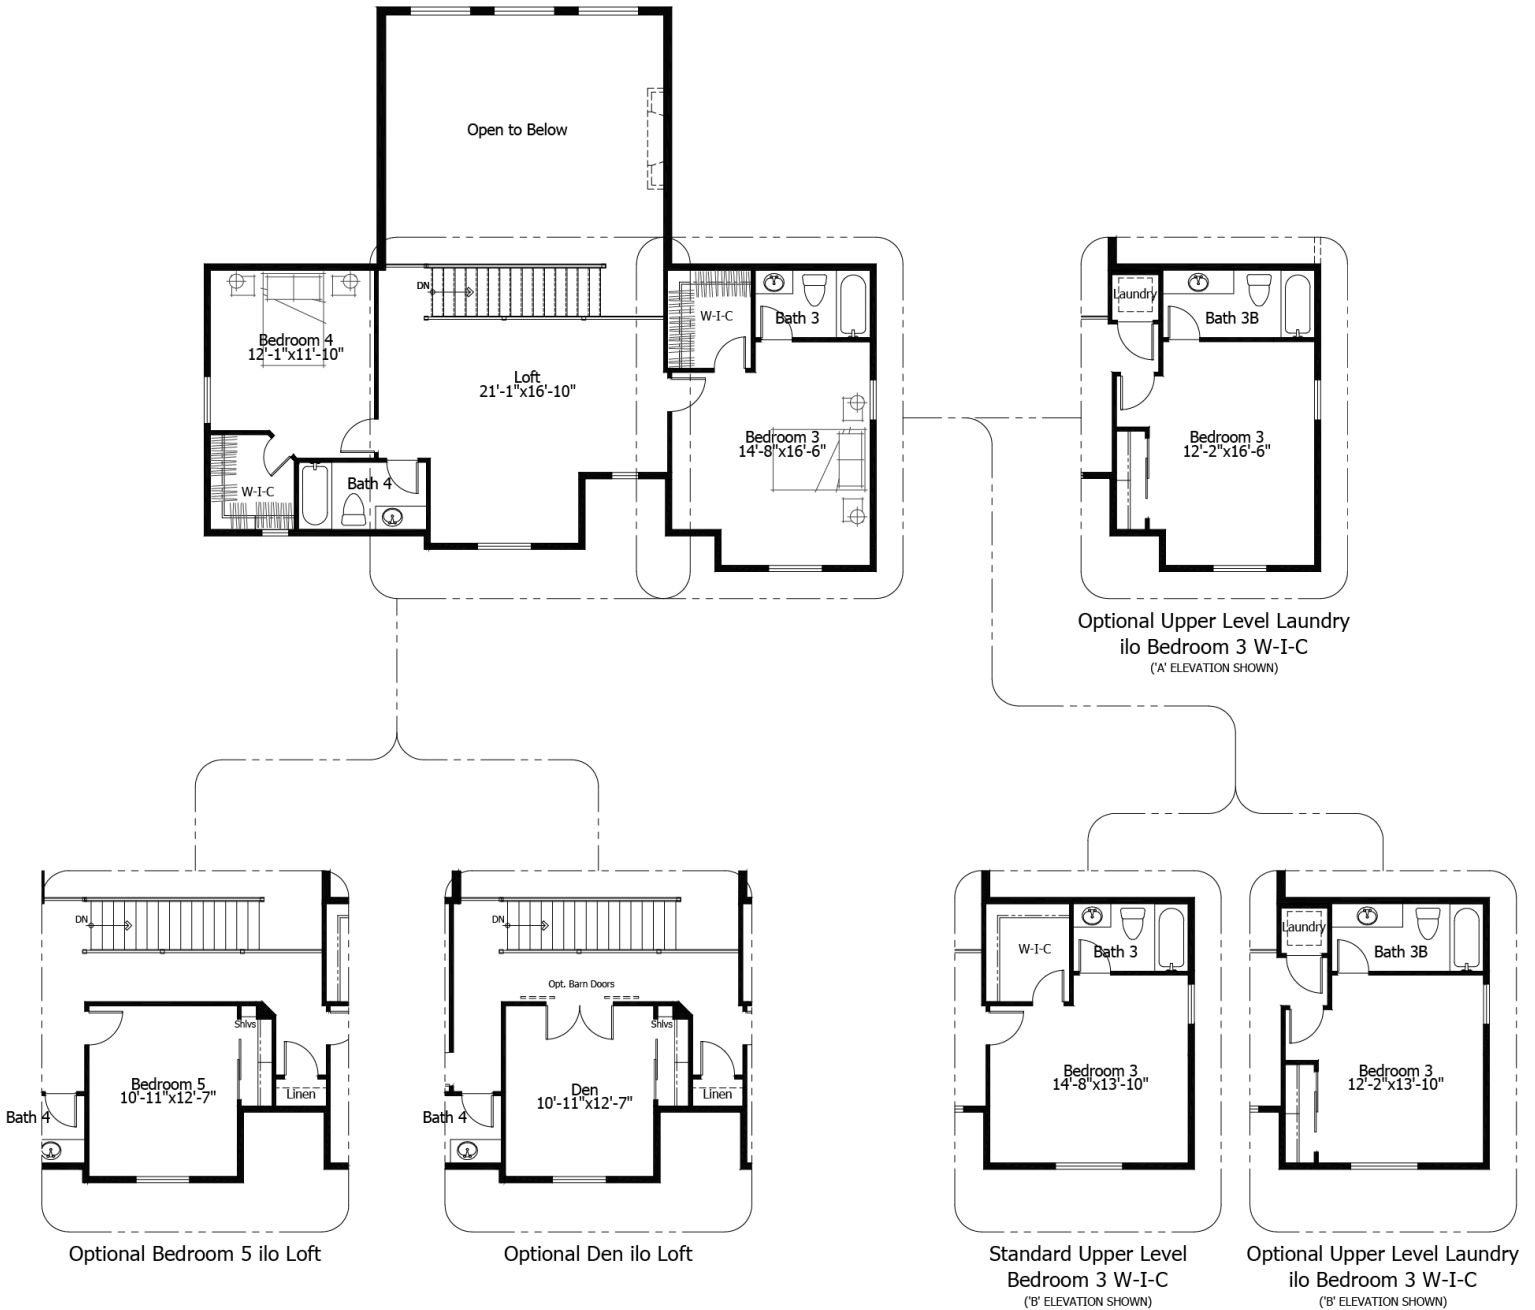

Upper

All square footage is approximate. Renderings are artist's conceptions and may vary slightly from the actual home. Homes may be built in reverse of plans shown, depending on site conditions. Minor architectural changes may be made occasionally at the option of the builder. Please contact your Sales Consultant for details.