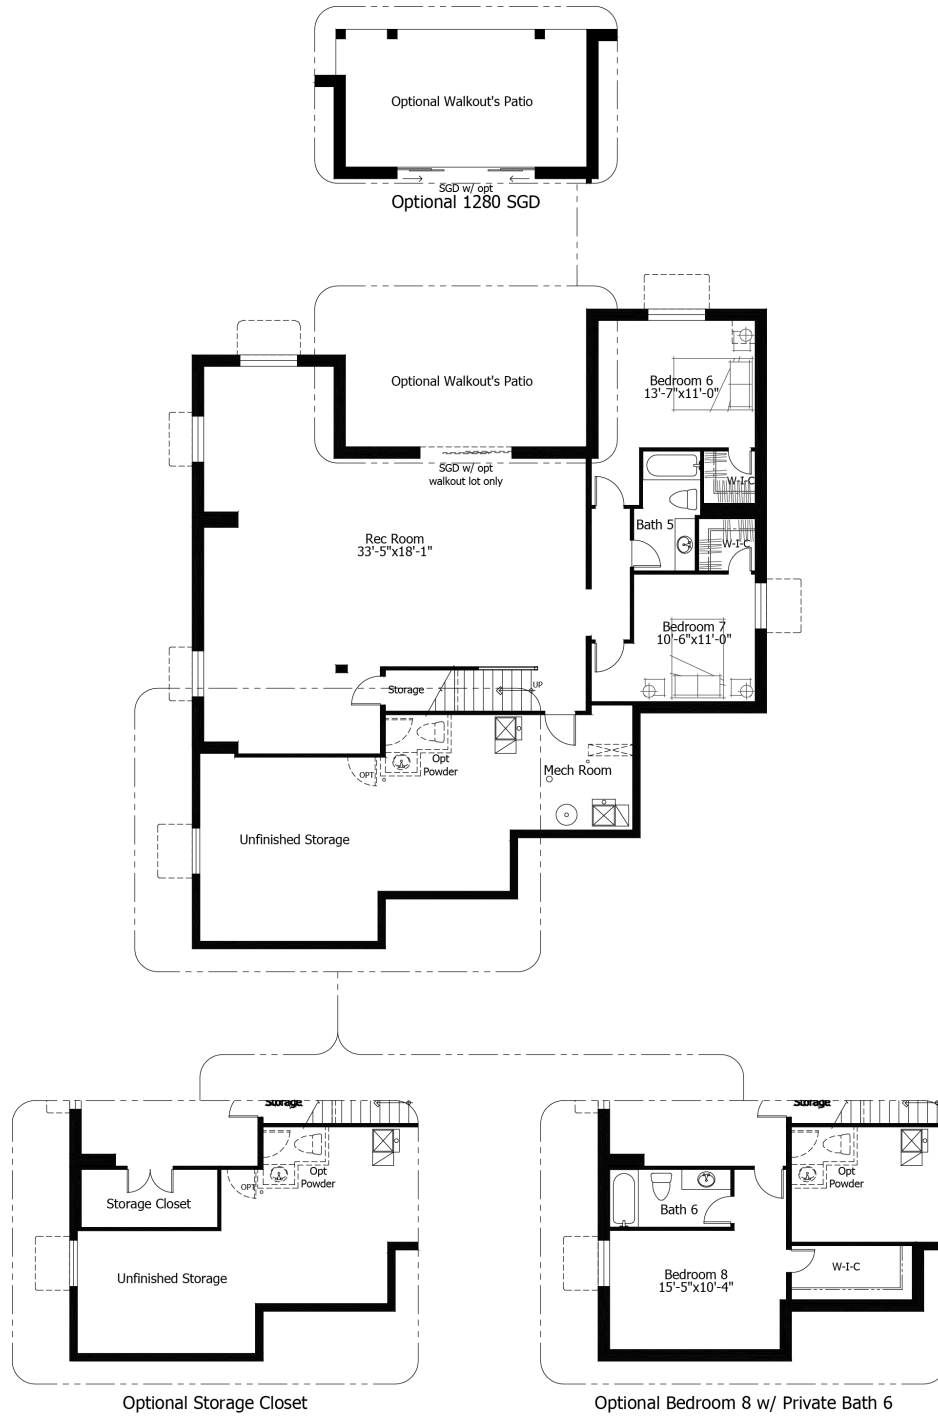

Priced From  
**\$833,200**

**2 Elevations Available**

-  **3** Bedrooms
-  **0** Bathrooms
-  **5,174+** Sq. Ft.
-  **3** Car Garage

All square footage is approximate. Renderings are artist's conceptions and may vary slightly from the actual home. Homes may be built in reverse of plans shown, depending on site conditions. Minor architectural changes may be made occasionally at the option of the builder. Please contact your Sales Consultant for details.

# Lower

All square footage is approximate. Renderings are artist's conceptions and may vary slightly from the actual home. Homes may be built in reverse of plans shown, depending on site conditions. Minor architectural changes may be made occasionally at the option of the builder. Please contact your Sales Consultant for details.

Main

All square footage is approximate. Renderings are artist's conceptions and may vary slightly from the actual home. Homes may be built in reverse of plans shown, depending on site conditions. Minor architectural changes may be made occasionally at the option of the builder. Please contact your Sales Consultant for details.