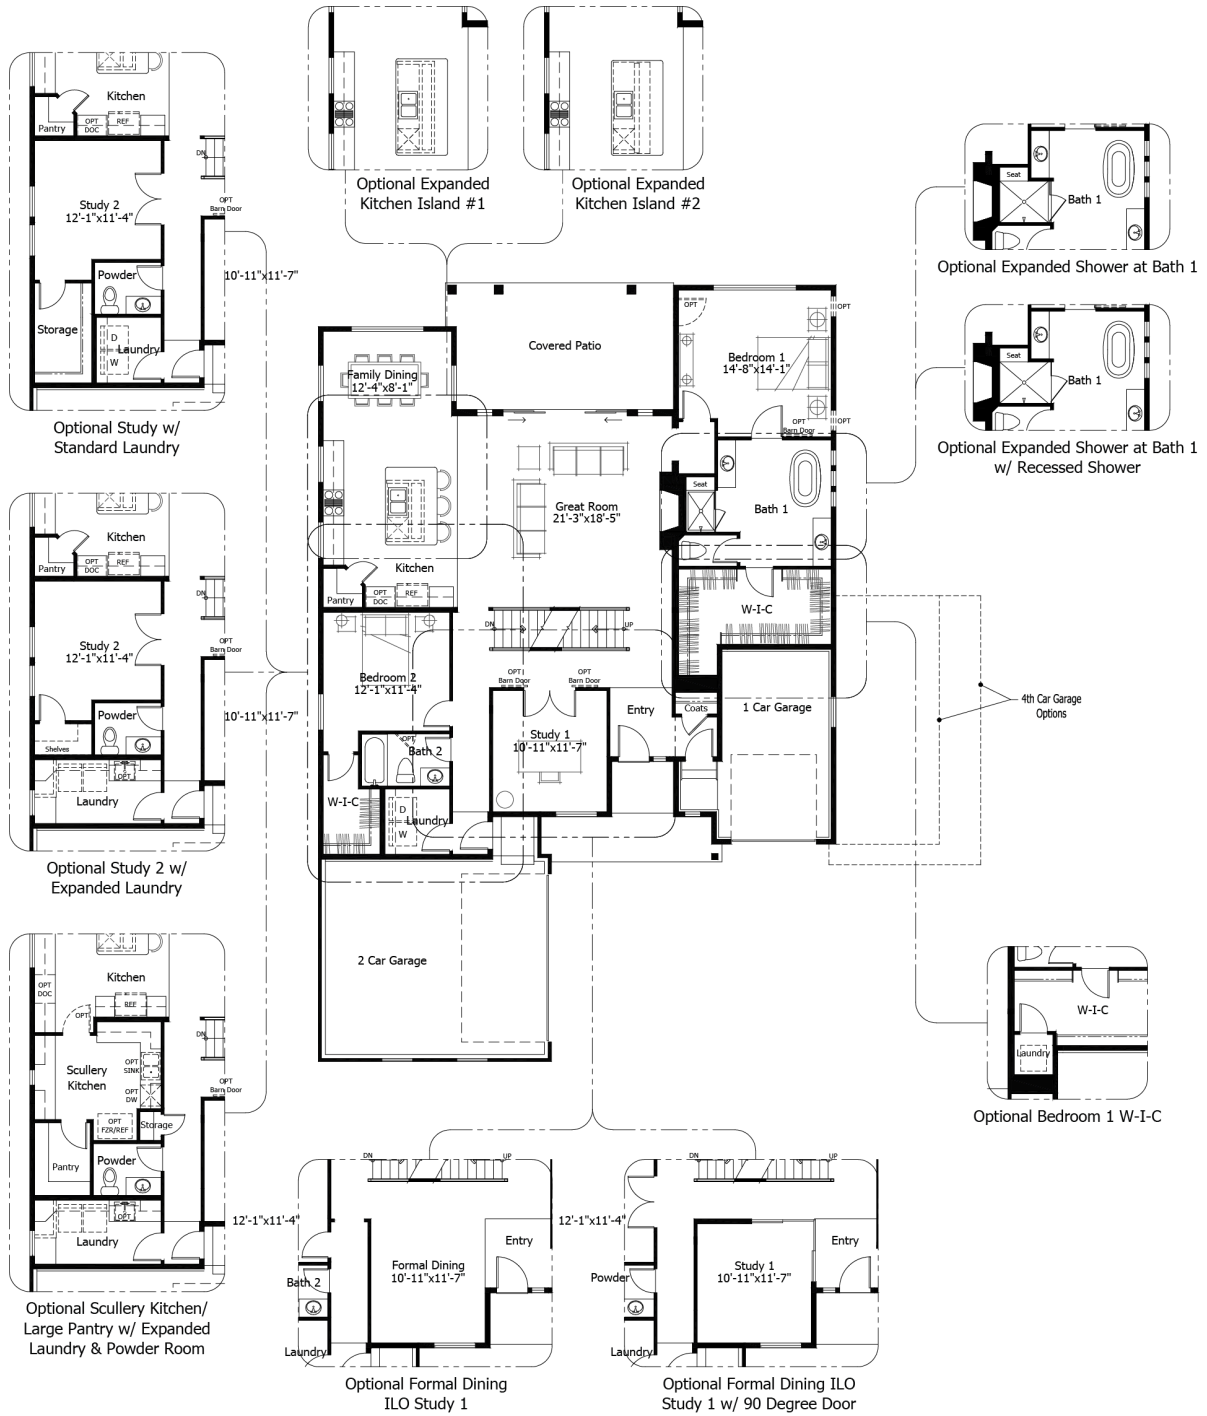

Priced From  
**\$833,200**

**2 Elevations Available**

-  **3** Bedrooms
-  **0** Bathrooms
-  **5,174+** Sq. Ft.
-  **3** Car Garage

All square footage is approximate. Renderings are artist's conceptions and may vary slightly from the actual home. Homes may be built in reverse of plans shown, depending on site conditions. Minor architectural changes may be made occasionally at the option of the builder. Please contact your Sales Consultant for details.

# Lower

All square footage is approximate. Renderings are artist's conceptions and may vary slightly from the actual home. Homes may be built in reverse of plans shown, depending on site conditions. Minor architectural changes may be made occasionally at the option of the builder. Please contact your Sales Consultant for details.

Main

All square footage is approximate. Renderings are artist's conceptions and may vary slightly from the actual home. Homes may be built in reverse of plans shown, depending on site conditions. Minor architectural changes may be made occasionally at the option of the builder. Please contact your Sales Consultant for details.