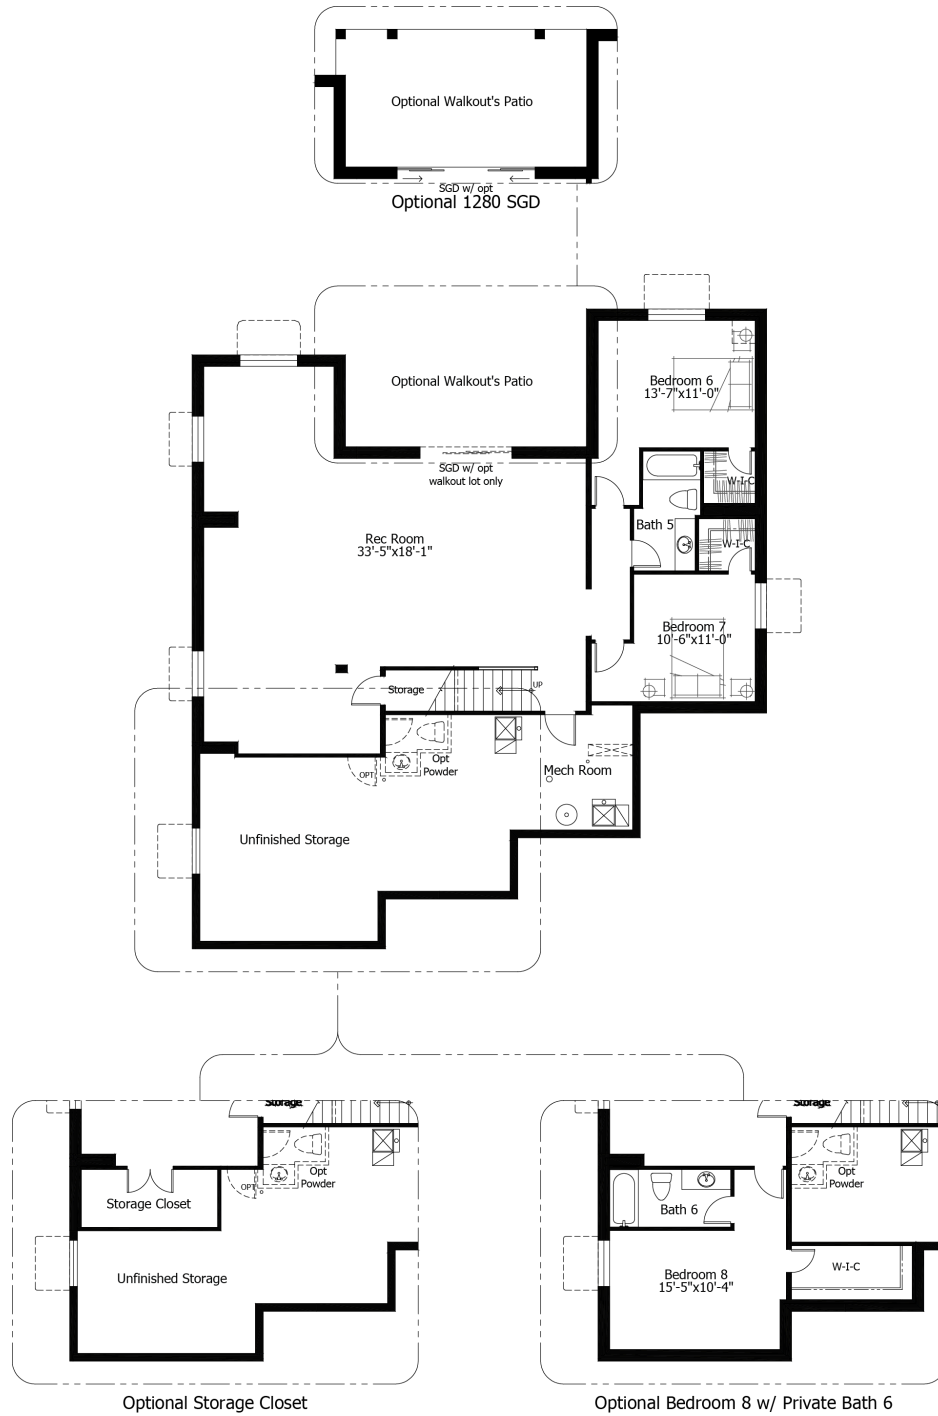

Priced From
\$833,200

2 Elevations Available

-  **3** Bedrooms
-  **0** Bathrooms
-  **5,174+** Sq. Ft.
-  **3** Car Garage

All square footage is approximate. Renderings are artist's conceptions and may vary slightly from the actual home. Homes may be built in reverse of plans shown, depending on site conditions. Minor architectural changes may be made occasionally at the option of the builder. Please contact your Sales Consultant for details.

Lower

All square footage is approximate. Renderings are artist's conceptions and may vary slightly from the actual home. Homes may be built in reverse of plans shown, depending on site conditions. Minor architectural changes may be made occasionally at the option of the builder. Please contact your Sales Consultant for details.

Main

All square footage is approximate. Renderings are artist's conceptions and may vary slightly from the actual home. Homes may be built in reverse of plans shown, depending on site conditions. Minor architectural changes may be made occasionally at the option of the builder. Please contact your Sales Consultant for details.