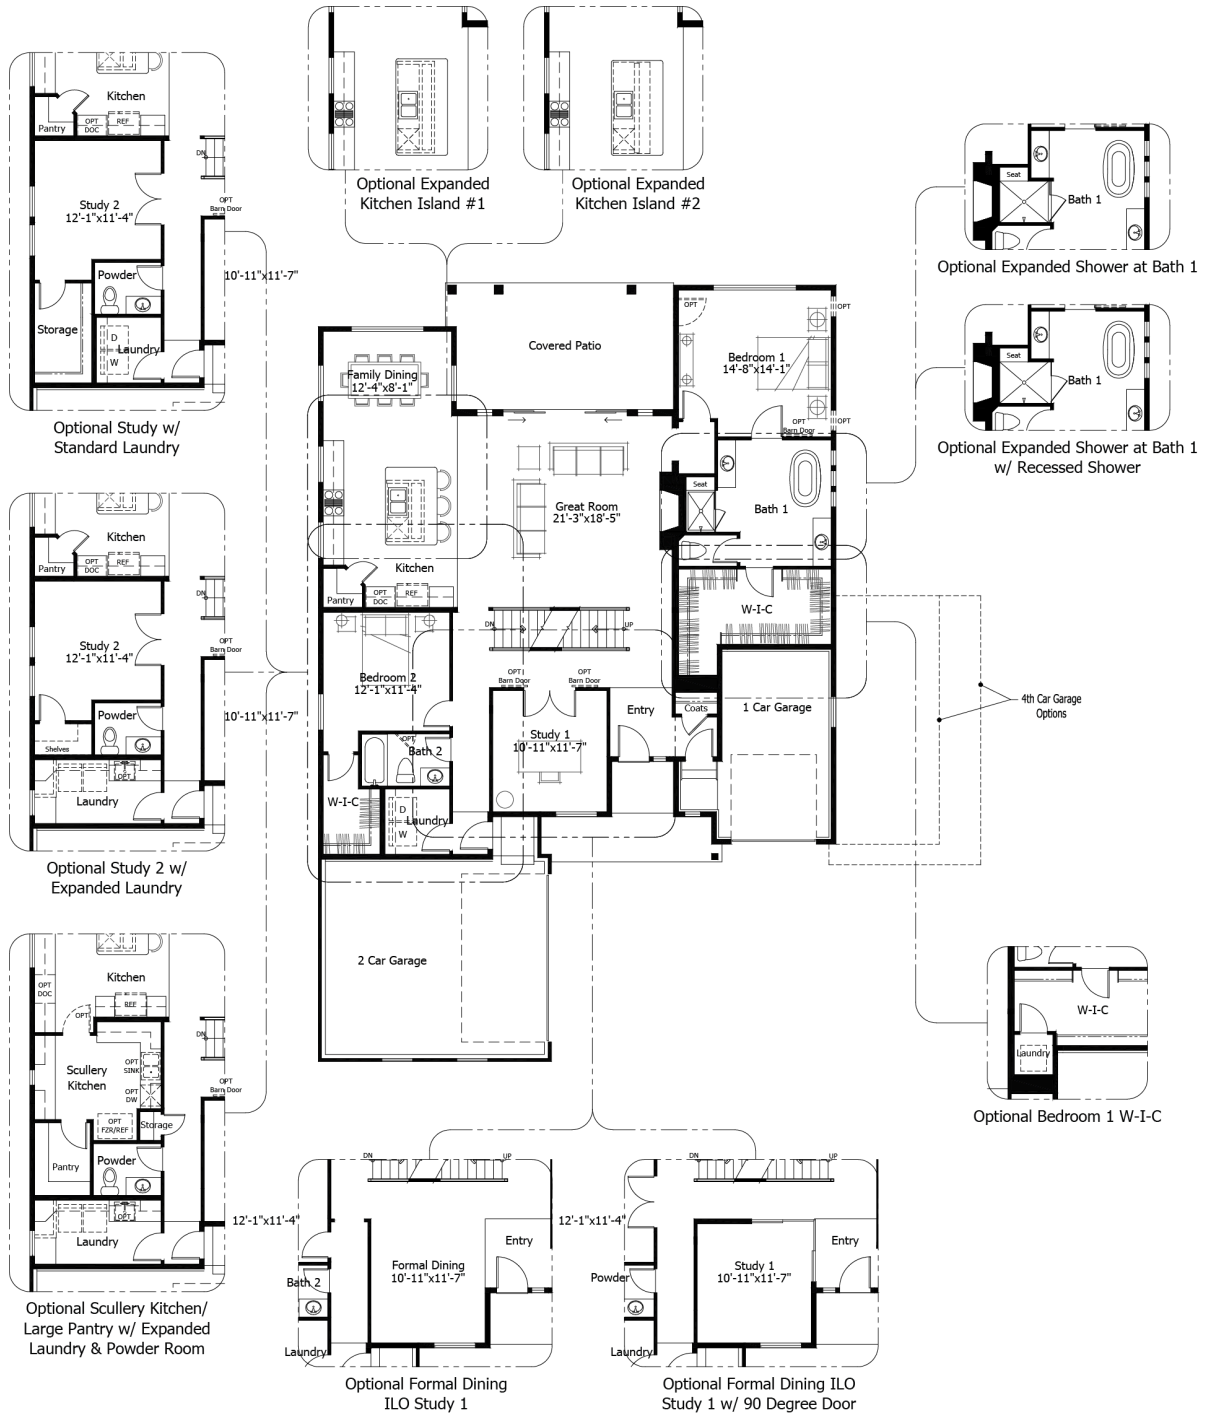

Priced From
\$833,200

2 Elevations Available

-  **3** Bedrooms
-  **0** Bathrooms
-  **5,174+** Sq. Ft.
-  **3** Car Garage

All square footage is approximate. Renderings are artist's conceptions and may vary slightly from the actual home. Homes may be built in reverse of plans shown, depending on site conditions. Minor architectural changes may be made occasionally at the option of the builder. Please contact your Sales Consultant for details.

Lower

All square footage is approximate. Renderings are artist's conceptions and may vary slightly from the actual home. Homes may be built in reverse of plans shown, depending on site conditions. Minor architectural changes may be made occasionally at the option of the builder. Please contact your Sales Consultant for details.

Main

All square footage is approximate. Renderings are artist's conceptions and may vary slightly from the actual home. Homes may be built in reverse of plans shown, depending on site conditions. Minor architectural changes may be made occasionally at the option of the builder. Please contact your Sales Consultant for details.