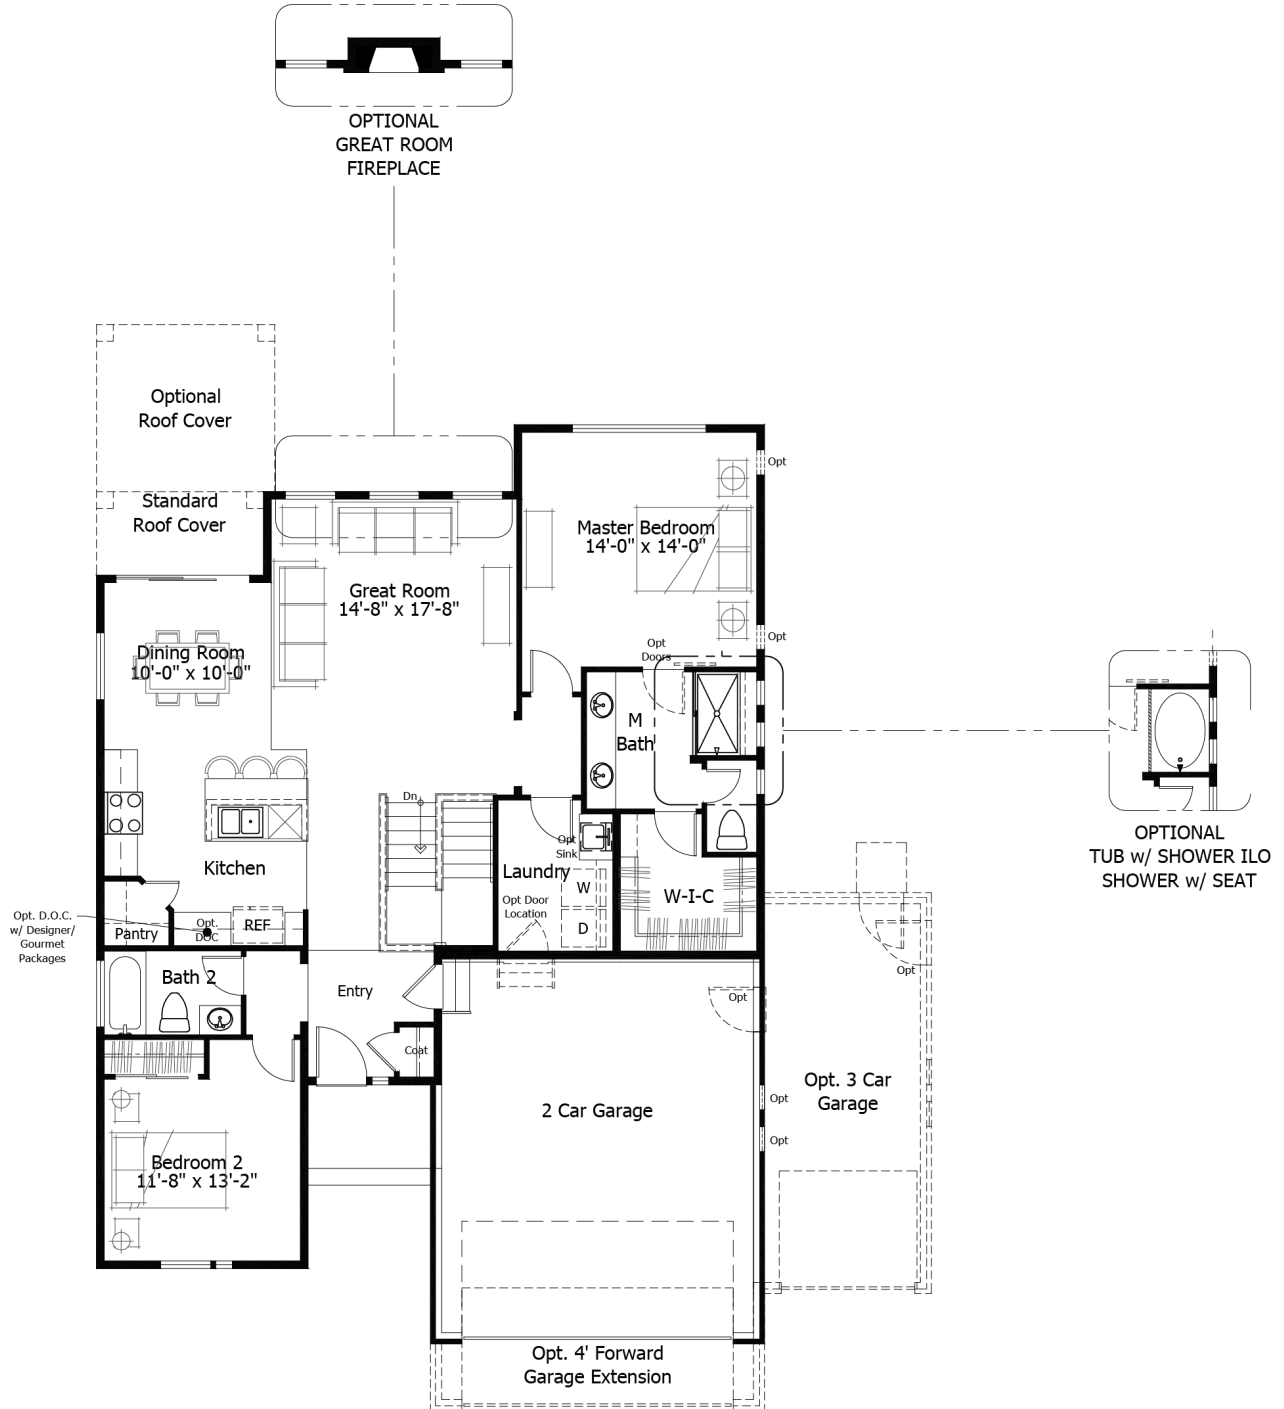

Priced From  
**\$604,700**

**3 Elevations Available**

-  **2** Bedrooms
-  **0** Bathrooms
-  **2,850+** Sq. Ft.
-  **2** Car Garage

All square footage is approximate. Renderings are artist's conceptions and may vary slightly from the actual home. Homes may be built in reverse of plans shown, depending on site conditions. Minor architectural changes may be made occasionally at the option of the builder. Please contact your Sales Consultant for details.

# Main

All square footage is approximate. Renderings are artist's conceptions and may vary slightly from the actual home. Homes may be built in reverse of plans shown, depending on site conditions. Minor architectural changes may be made occasionally at the option of the builder. Please contact your Sales Consultant for details.