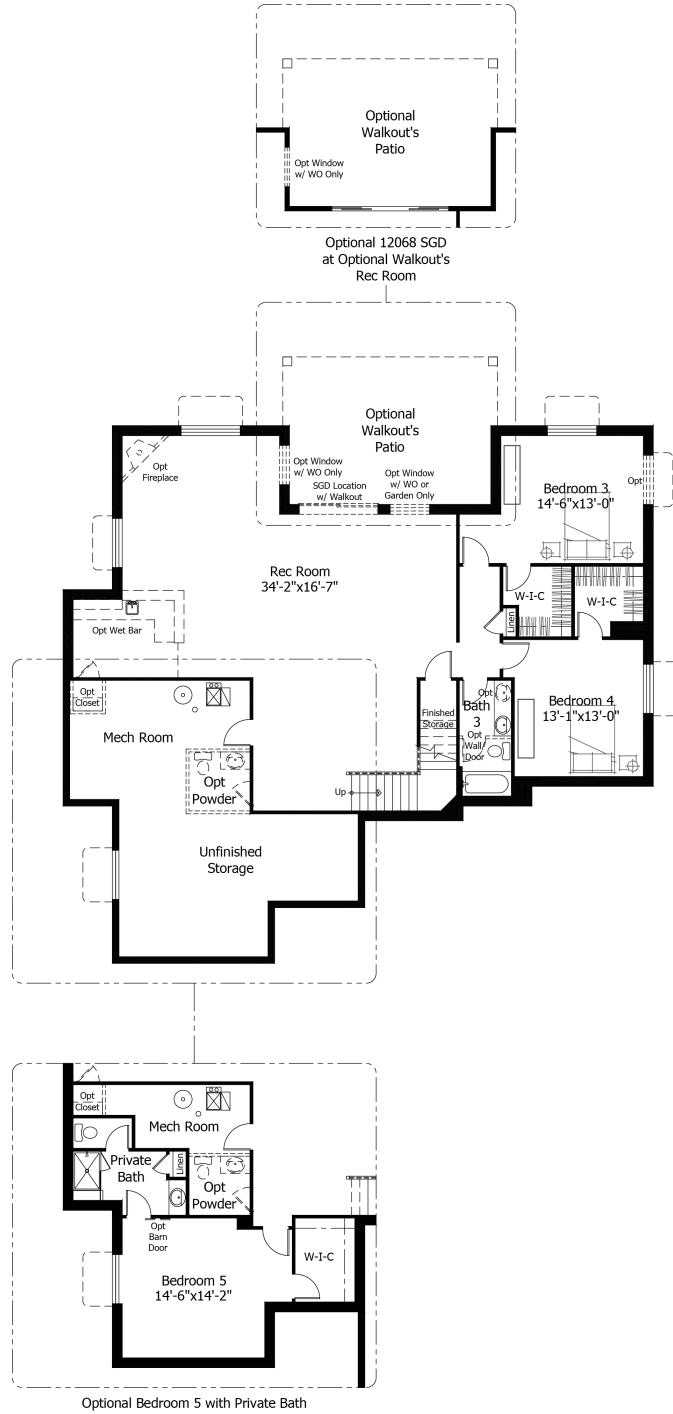

Single Family
Grandview
Wolf Ranch

NEW HOME SPECIALIST

Call Us @ 719-662-2605

Priced From
\$788,900

3 Elevations Available

-  **2** Bedrooms
-  **0** Bathrooms
-  **4,831+** Sq. Ft.
-  **3** Car Garage

All square footage is approximate. Renderings are artist's conceptions and may vary slightly from the actual home. Homes may be built in reverse of plans shown, depending on site conditions. Minor architectural changes may be made occasionally at the option of the builder. Please contact your Sales Consultant for details.

Lower

All square footage is approximate. Renderings are artist's conceptions and may vary slightly from the actual home. Homes may be built in reverse of plans shown, depending on site conditions. Minor architectural changes may be made occasionally at the option of the builder. Please contact your Sales Consultant for details.