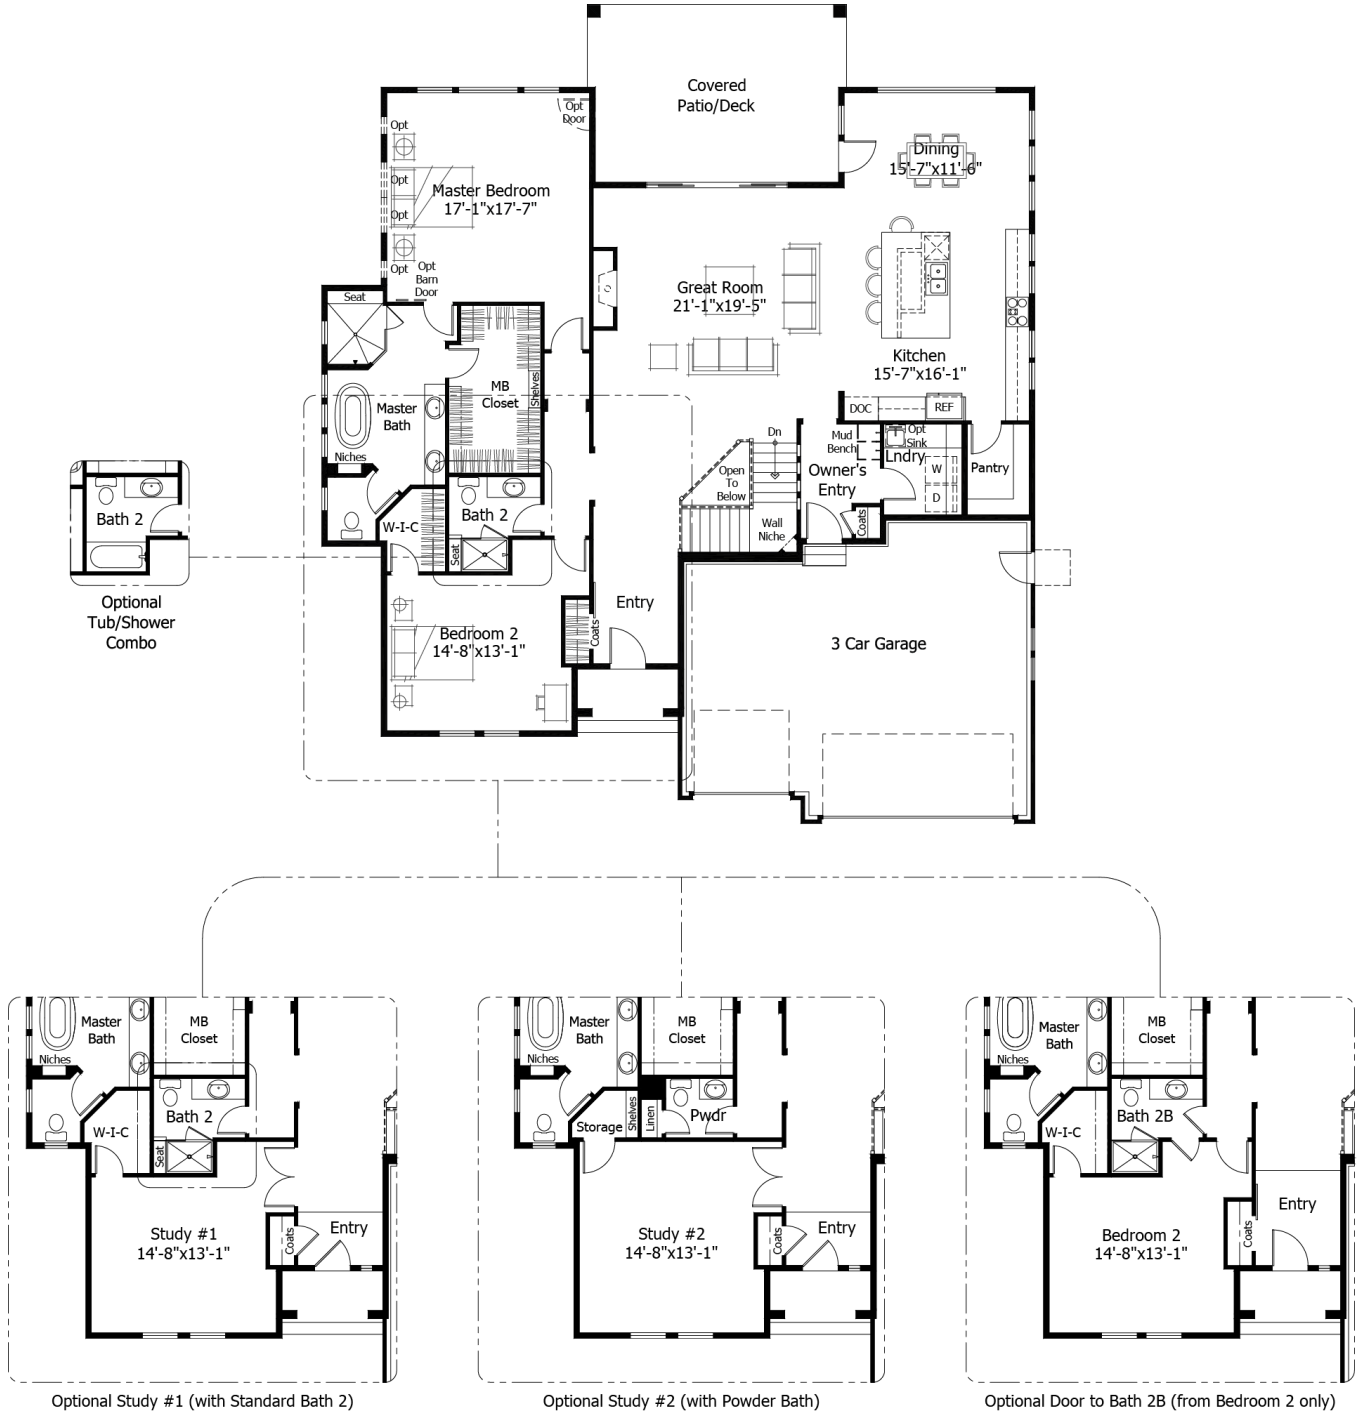

Single Family
Grandview
Wolf Ranch

NEW HOME SPECIALIST

Call Us @ 719-662-2605

Priced From
\$788,900

3 Elevations Available

-  **2** Bedrooms
-  **0** Bathrooms
-  **4,831+** Sq. Ft.
-  **3** Car Garage

All square footage is approximate. Renderings are artist's conceptions and may vary slightly from the actual home. Homes may be built in reverse of plans shown, depending on site conditions. Minor architectural changes may be made occasionally at the option of the builder. Please contact your Sales Consultant for details.

Lower

All square footage is approximate. Renderings are artist's conceptions and may vary slightly from the actual home. Homes may be built in reverse of plans shown, depending on site conditions. Minor architectural changes may be made occasionally at the option of the builder. Please contact your Sales Consultant for details.

Main

All square footage is approximate. Renderings are artist's conceptions and may vary slightly from the actual home. Homes may be built in reverse of plans shown, depending on site conditions. Minor architectural changes may be made occasionally at the option of the builder. Please contact your Sales Consultant for details.