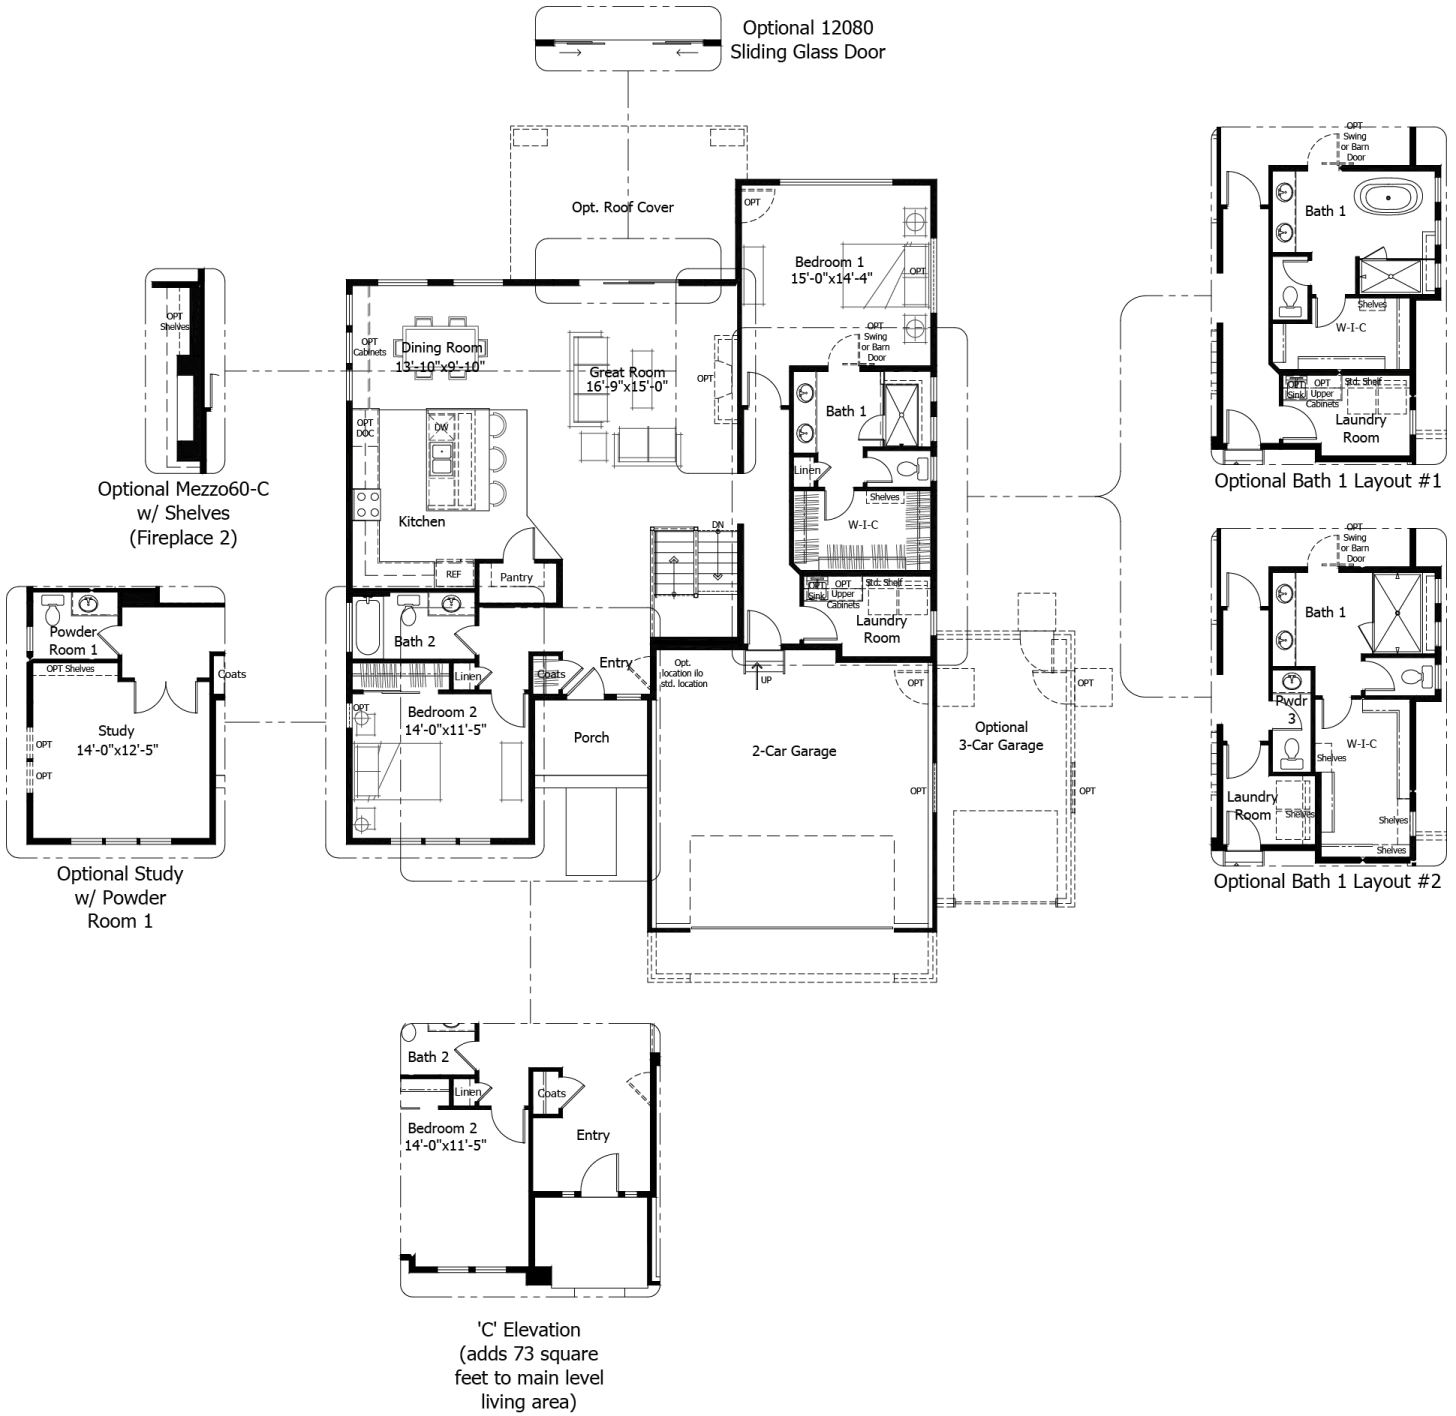

Single Family
Hillspire II
Wolf Ranch

NEW HOME SPECIALIST

Call Us @ 719-662-2605

Priced From
\$668,900

3 Elevations Available

-  **1** Bedrooms
-  **0** Bathrooms
-  **3,580+** Sq. Ft.
-  **2** Car Garage

All square footage is approximate. Renderings are artist's conceptions and may vary slightly from the actual home. Homes may be built in reverse of plans shown, depending on site conditions. Minor architectural changes may be made occasionally at the option of the builder. Please contact your Sales Consultant for details.

Main

All square footage is approximate. Renderings are artist's conceptions and may vary slightly from the actual home. Homes may be built in reverse of plans shown, depending on site conditions. Minor architectural changes may be made occasionally at the option of the builder. Please contact your Sales Consultant for details.

Lower

All square footage is approximate. Renderings are artist's conceptions and may vary slightly from the actual home. Homes may be built in reverse of plans shown, depending on site conditions. Minor architectural changes may be made occasionally at the option of the builder. Please contact your Sales Consultant for details.