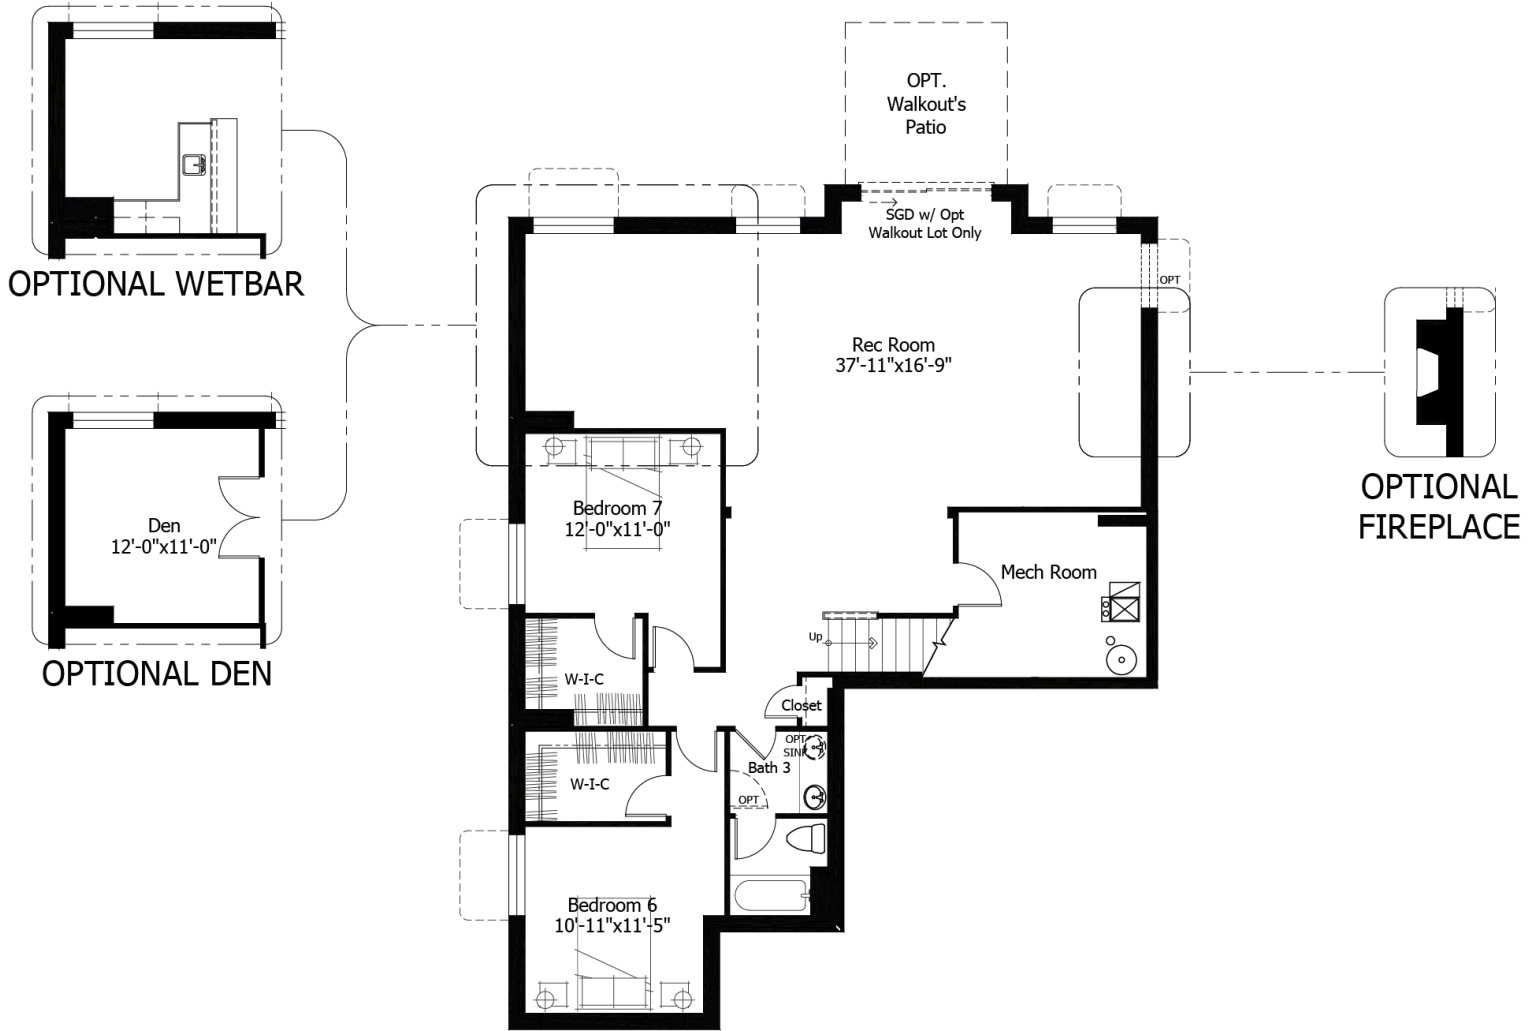

Priced From
\$766,500

3 Elevations Available

-  **3** Bedrooms
-  **0** Bathrooms
-  **5,016+** Sq. Ft.
-  **2** Car Garage

All square footage is approximate. Renderings are artist's conceptions and may vary slightly from the actual home. Homes may be built in reverse of plans shown, depending on site conditions. Minor architectural changes may be made occasionally at the option of the builder. Please contact your Sales Consultant for details.

Lower

All square footage is approximate. Renderings are artist's conceptions and may vary slightly from the actual home. Homes may be built in reverse of plans shown, depending on site conditions. Minor architectural changes may be made occasionally at the option of the builder. Please contact your Sales Consultant for details.