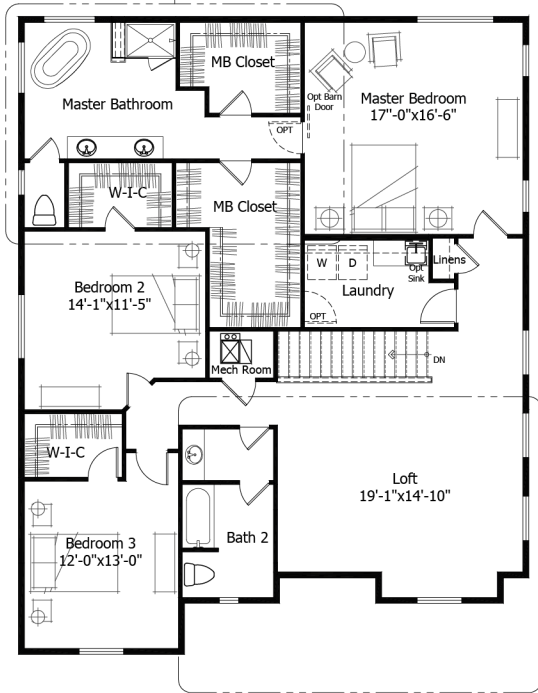

Upper

All square footage is approximate. Renderings are artist's conceptions and may vary slightly from the actual home. Homes may be built in reverse of plans shown, depending on site conditions. Minor architectural changes may be made occasionally at the option of the builder. Please contact your Sales Consultant for details.