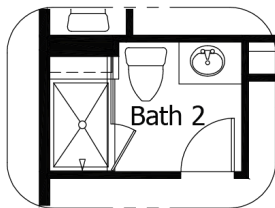

Single Family
Marigold
Wolf Ranch

NEW HOME SPECIALIST

Call Us @ 719-662-2605

Priced From
\$508,000

3 Elevations Available

-  **3** Bedrooms
-  **0** Bathrooms
-  **2,055+** Sq. Ft.
-  **2** Car Garage

All square footage is approximate. Renderings are artist's conceptions and may vary slightly from the actual home. Homes may be built in reverse of plans shown, depending on site conditions. Minor architectural changes may be made occasionally at the option of the builder. Please contact your Sales Consultant for details.

Upper

Optional Master Bath with Enlarged Shower

Optional Master Bath with Soaker Tub

Optional Shower w/
Seat @ Bath 2