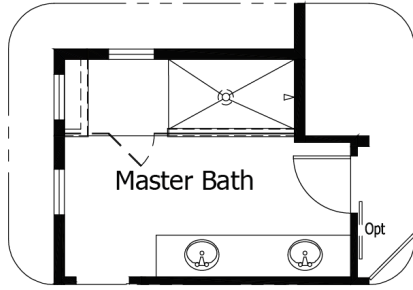

Single Family
Marigold
Wolf Ranch

NEW HOME SPECIALIST

Call Us @ 719-662-2605

Priced From
\$508,000

3 Elevations Available

-  **3** Bedrooms
-  **0** Bathrooms
-  **2,055+** Sq. Ft.
-  **2** Car Garage

All square footage is approximate. Renderings are artist's conceptions and may vary slightly from the actual home. Homes may be built in reverse of plans shown, depending on site conditions. Minor architectural changes may be made occasionally at the option of the builder. Please contact your Sales Consultant for details.

Upper

Optional Master Bath with Enlarged Shower

Optional Master Bath with Soaker Tub

Optional Shower w/
Seat @ Bath 2