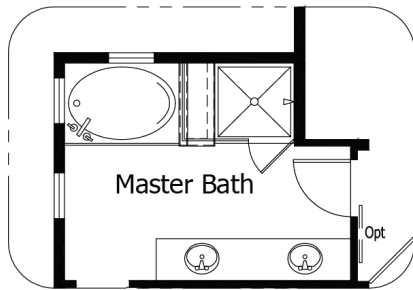

Single Family
Marigold
Wolf Ranch

NEW HOME SPECIALIST

Call Us @ 719-662-2605

Priced From
\$508,000

3 Elevations Available

-  **3** Bedrooms
-  **0** Bathrooms
-  **2,055+** Sq. Ft.
-  **2** Car Garage

All square footage is approximate. Renderings are artist's conceptions and may vary slightly from the actual home. Homes may be built in reverse of plans shown, depending on site conditions. Minor architectural changes may be made occasionally at the option of the builder. Please contact your Sales Consultant for details.

Upper

Optional Master Bath with Enlarged Shower

Optional Master Bath with Soaker Tub

Optional Shower w/
Seat @ Bath 2