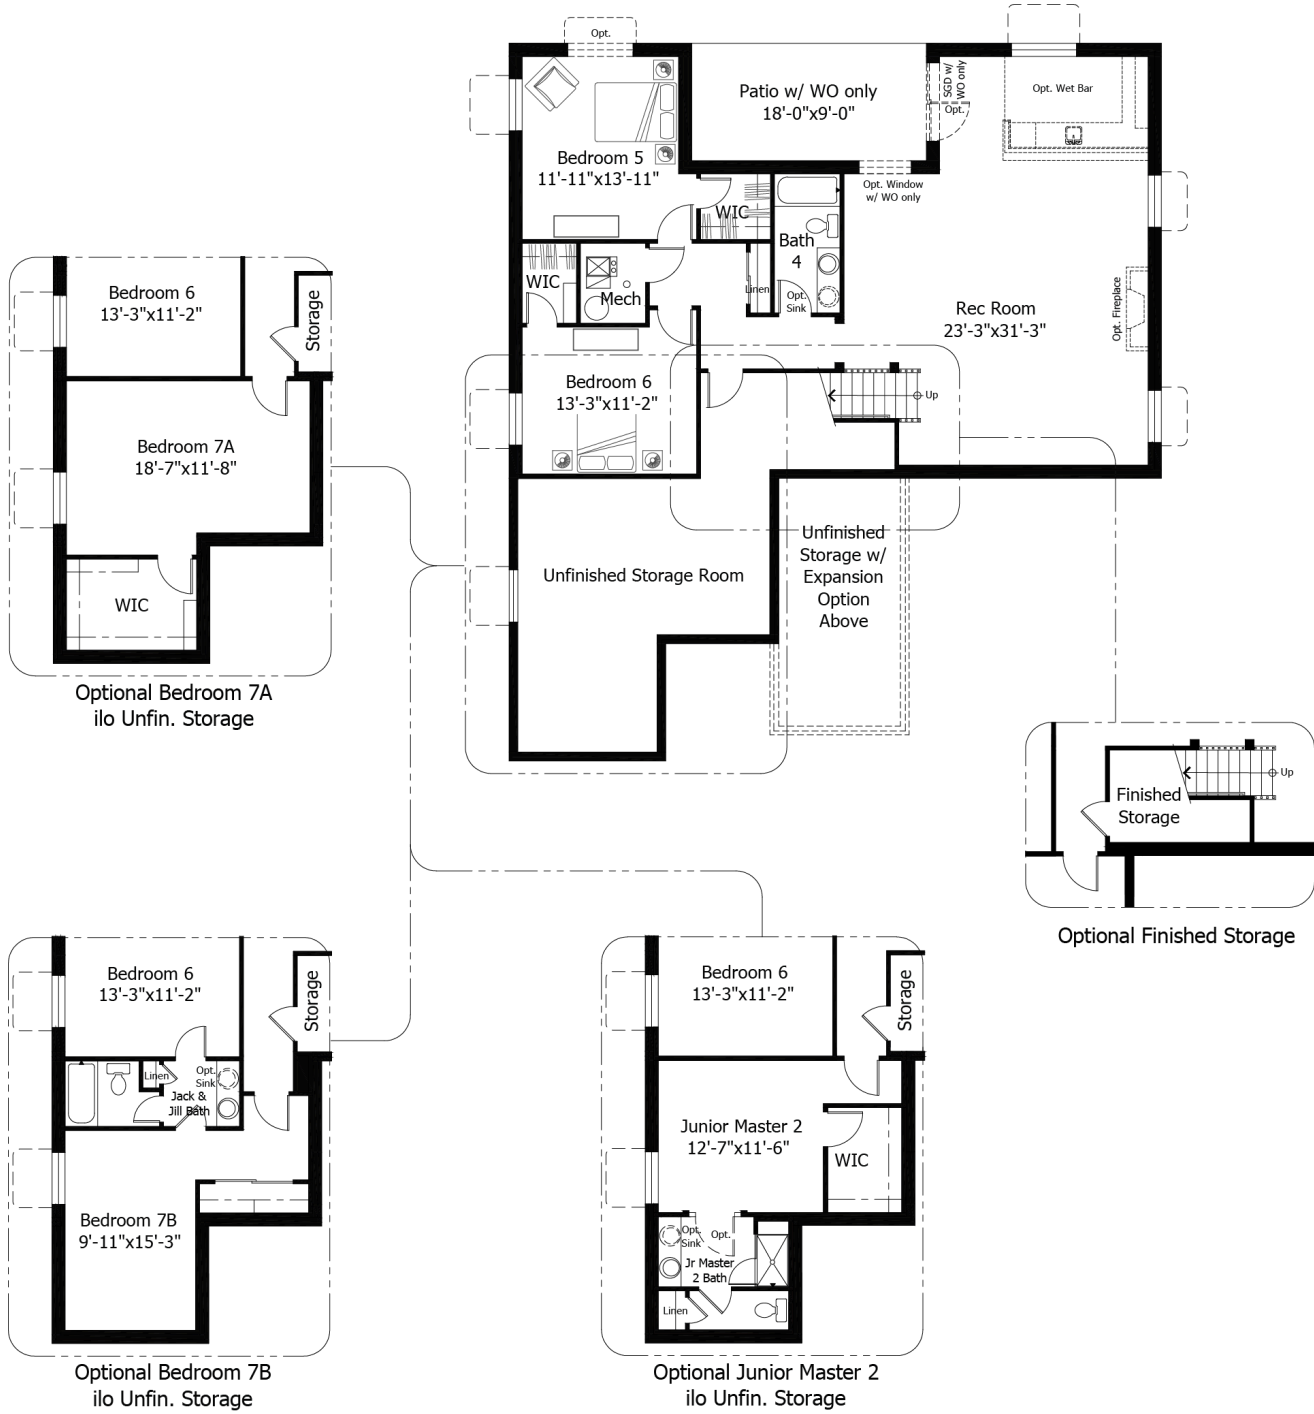

Single Family
Paradise
Wolf Ranch

NEW HOME SPECIALIST

Call Us @ 719-662-2605

Priced From
\$687,200

3 Elevations Available

-  **2** Bedrooms
-  **0** Bathrooms
-  **3,748+** Sq. Ft.
-  **3** Car Garage

All square footage is approximate. Renderings are artist's conceptions and may vary slightly from the actual home. Homes may be built in reverse of plans shown, depending on site conditions. Minor architectural changes may be made occasionally at the option of the builder. Please contact your Sales Consultant for details.

Lower

All square footage is approximate. Renderings are artist's conceptions and may vary slightly from the actual home. Homes may be built in reverse of plans shown, depending on site conditions. Minor architectural changes may be made occasionally at the option of the builder. Please contact your Sales Consultant for details.