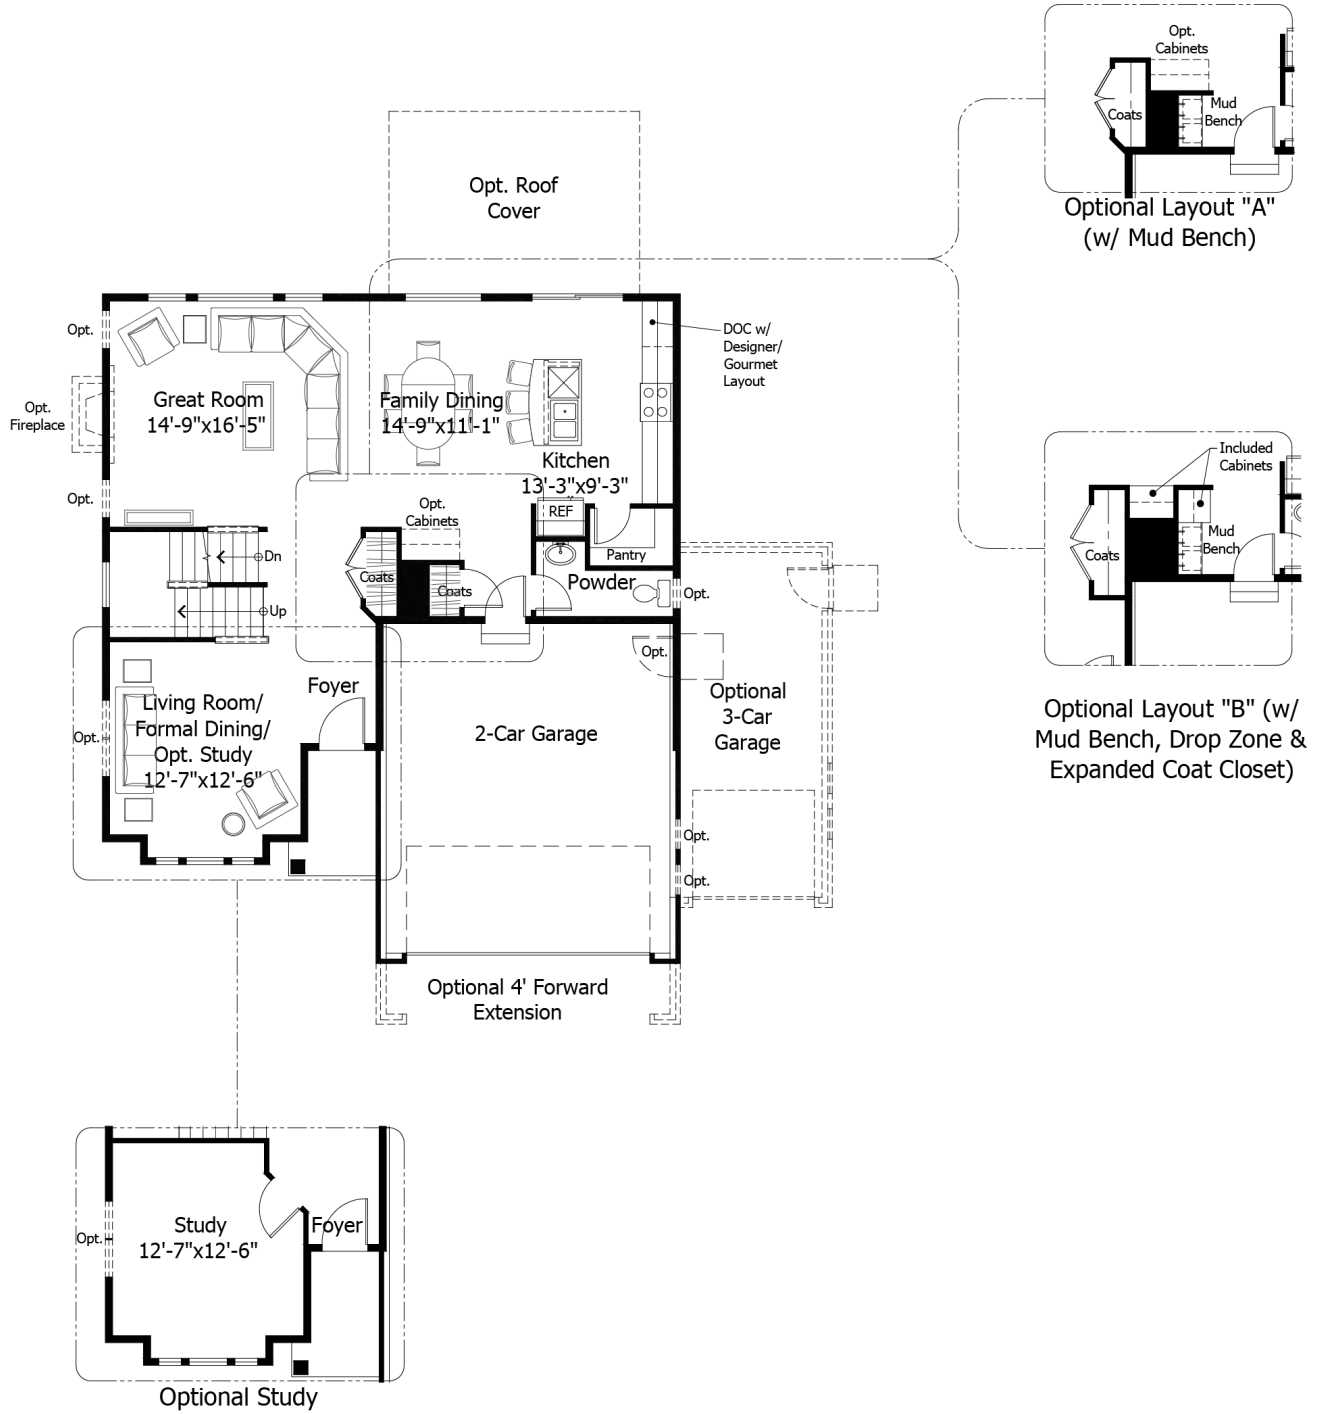

Main

All square footage is approximate. Renderings are artist's conceptions and may vary slightly from the actual home. Homes may be built in reverse of plans shown, depending on site conditions. Minor architectural changes may be made occasionally at the option of the builder. Please contact your Sales Consultant for details.