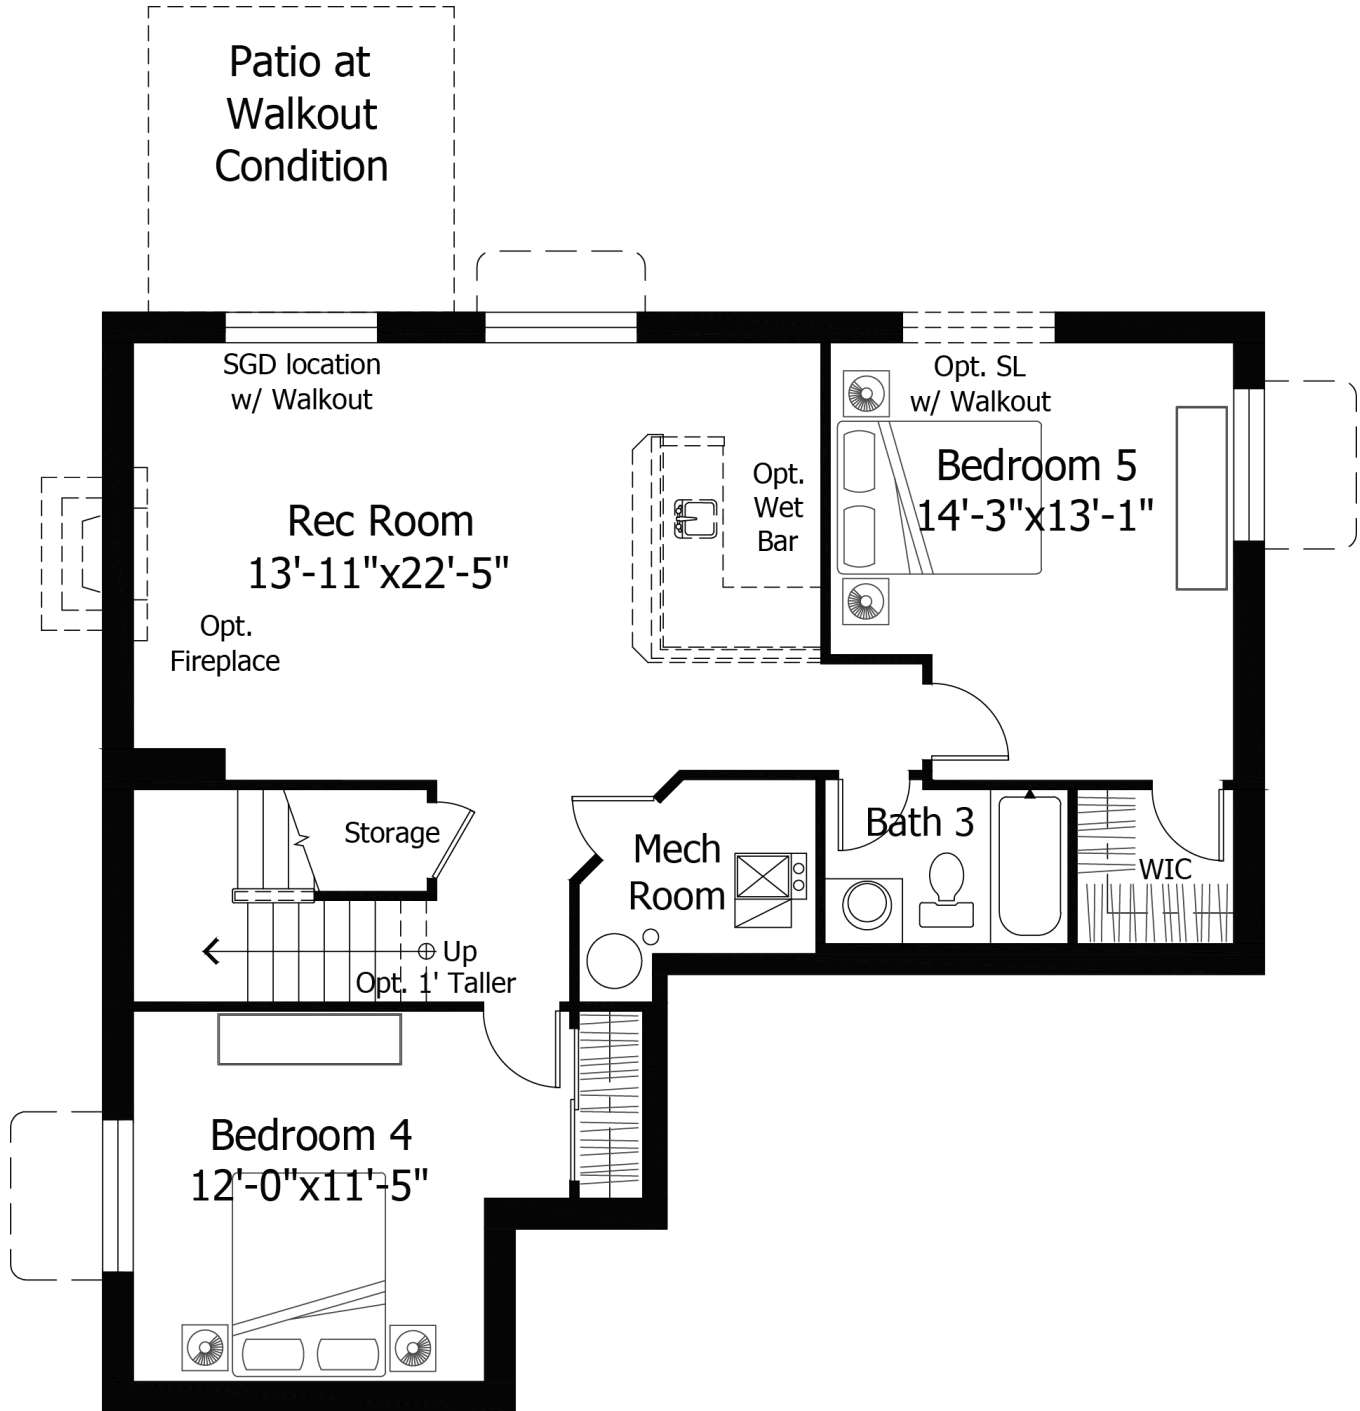

Priced From
\$624,900

3 Elevations Available

-  **3** Bedrooms
-  **0** Bathrooms
-  **3,339+** Sq. Ft.
-  **2** Car Garage

All square footage is approximate. Renderings are artist's conceptions and may vary slightly from the actual home. Homes may be built in reverse of plans shown, depending on site conditions. Minor architectural changes may be made occasionally at the option of the builder. Please contact your Sales Consultant for details.

Lower

All square footage is approximate. Renderings are artist's conceptions and may vary slightly from the actual home. Homes may be built in reverse of plans shown, depending on site conditions. Minor architectural changes may be made occasionally at the option of the builder. Please contact your Sales Consultant for details.