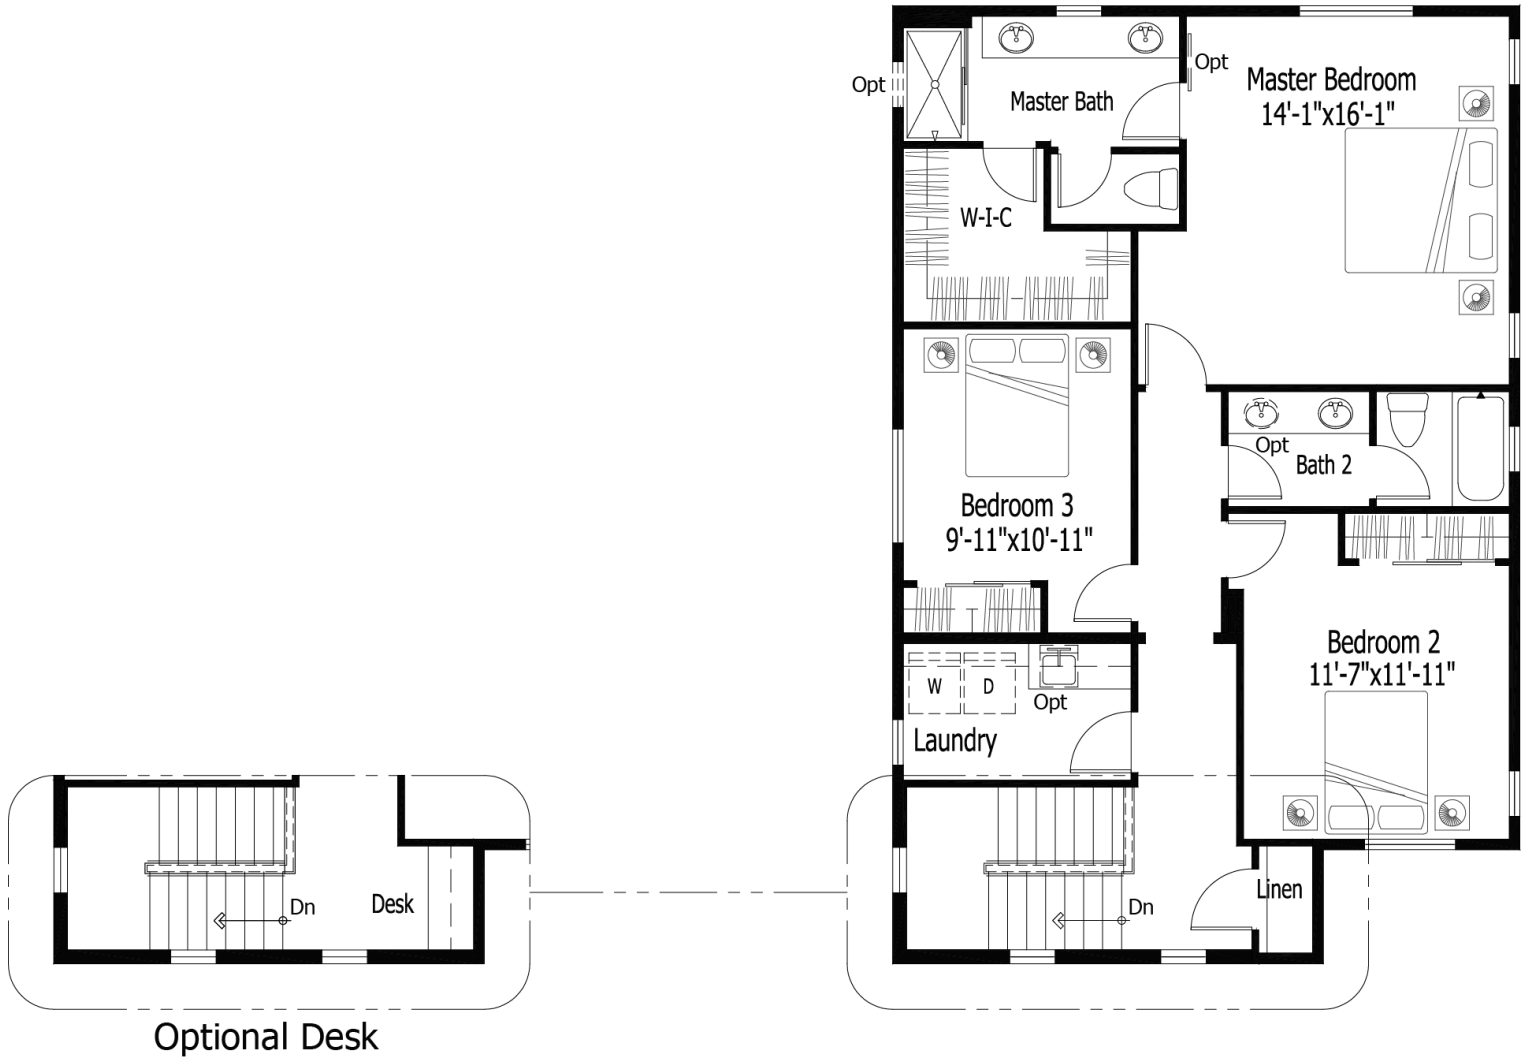

Upper

All square footage is approximate. Renderings are artist's conceptions and may vary slightly from the actual home. Homes may be built in reverse of plans shown, depending on site conditions. Minor architectural changes may be made occasionally at the option of the builder. Please contact your Sales Consultant for details.