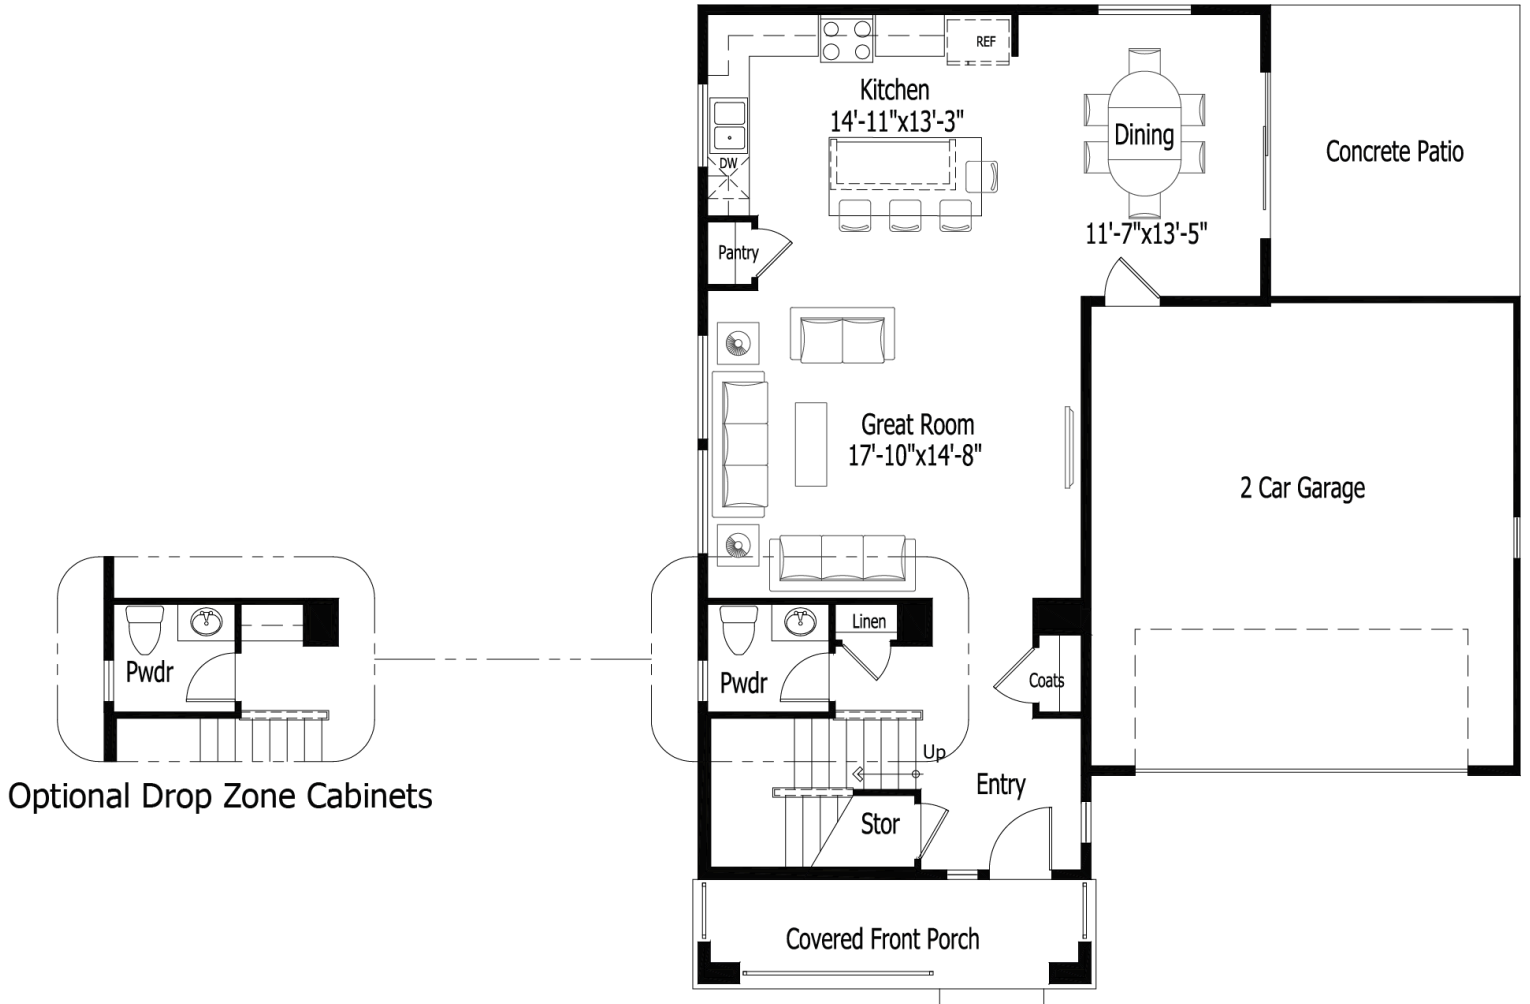

Main

All square footage is approximate. Renderings are artist's conceptions and may vary slightly from the actual home. Homes may be built in reverse of plans shown, depending on site conditions. Minor architectural changes may be made occasionally at the option of the builder. Please contact your Sales Consultant for details.