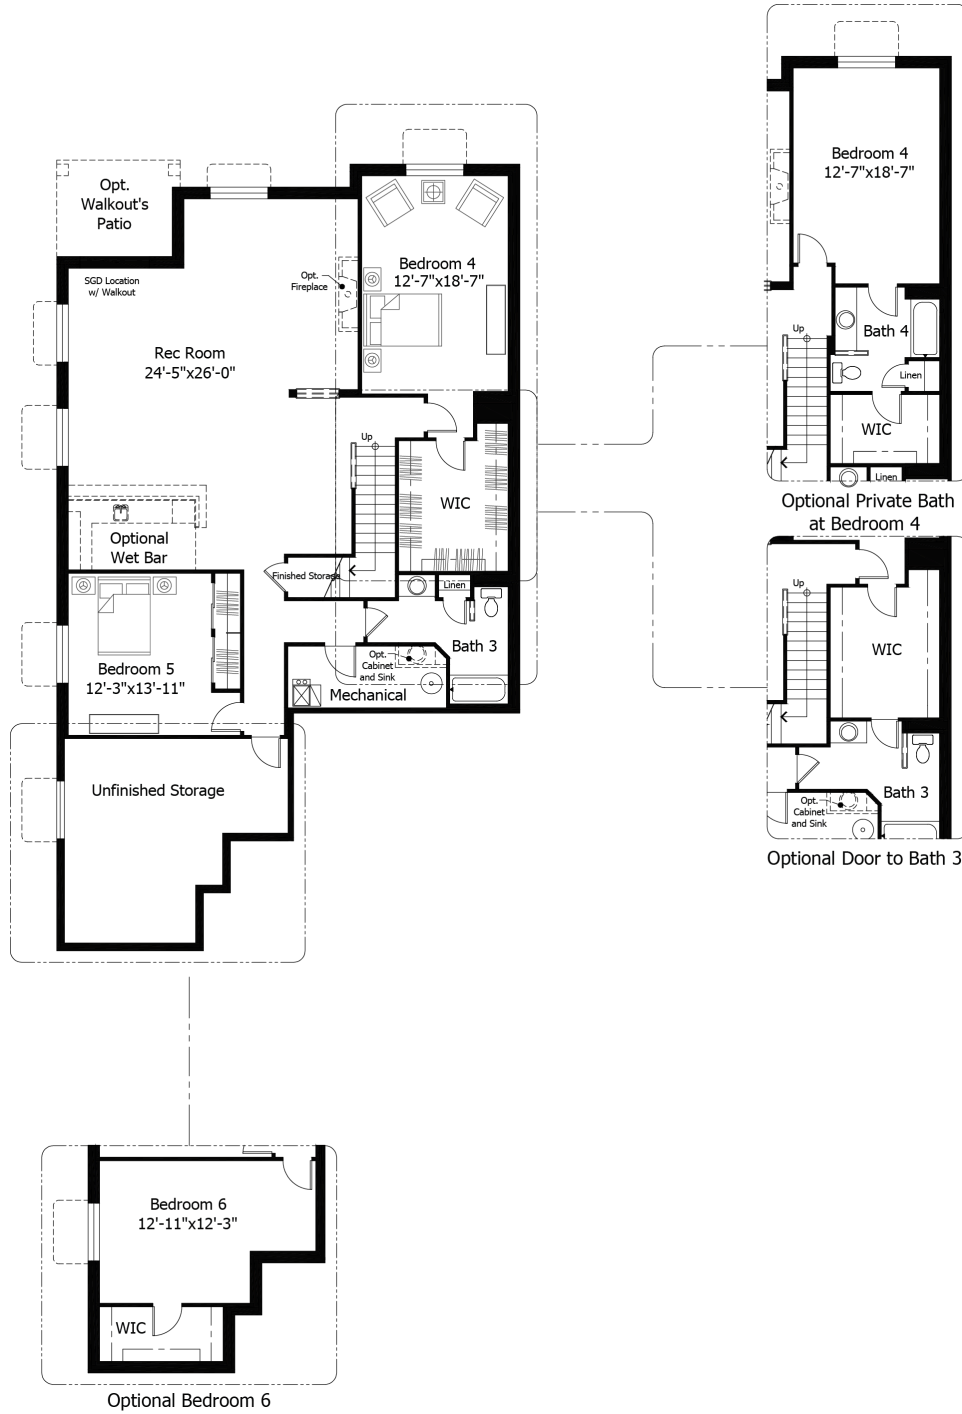

Single Family
Daybreak
Monument Junction

Priced From
\$693,500

3 Elevations Available

-  **2** Bedrooms
-  **0** Bathrooms
-  **4,294+** Sq. Ft.
-  **2** Car Garage

All square footage is approximate. Renderings are artist's conceptions and may vary slightly from the actual home. Homes may be built in reverse of plans shown, depending on site conditions. Minor architectural changes may be made occasionally at the option of the builder. Please contact your Sales Consultant for details.

Single Family
Daybreak
 Monument Junction

Lower

All square footage is approximate. Renderings are artist's conceptions and may vary slightly from the actual home. Homes may be built in reverse of plans shown, depending on site conditions. Minor architectural changes may be made occasionally at the option of the builder. Please contact your Sales Consultant for details.