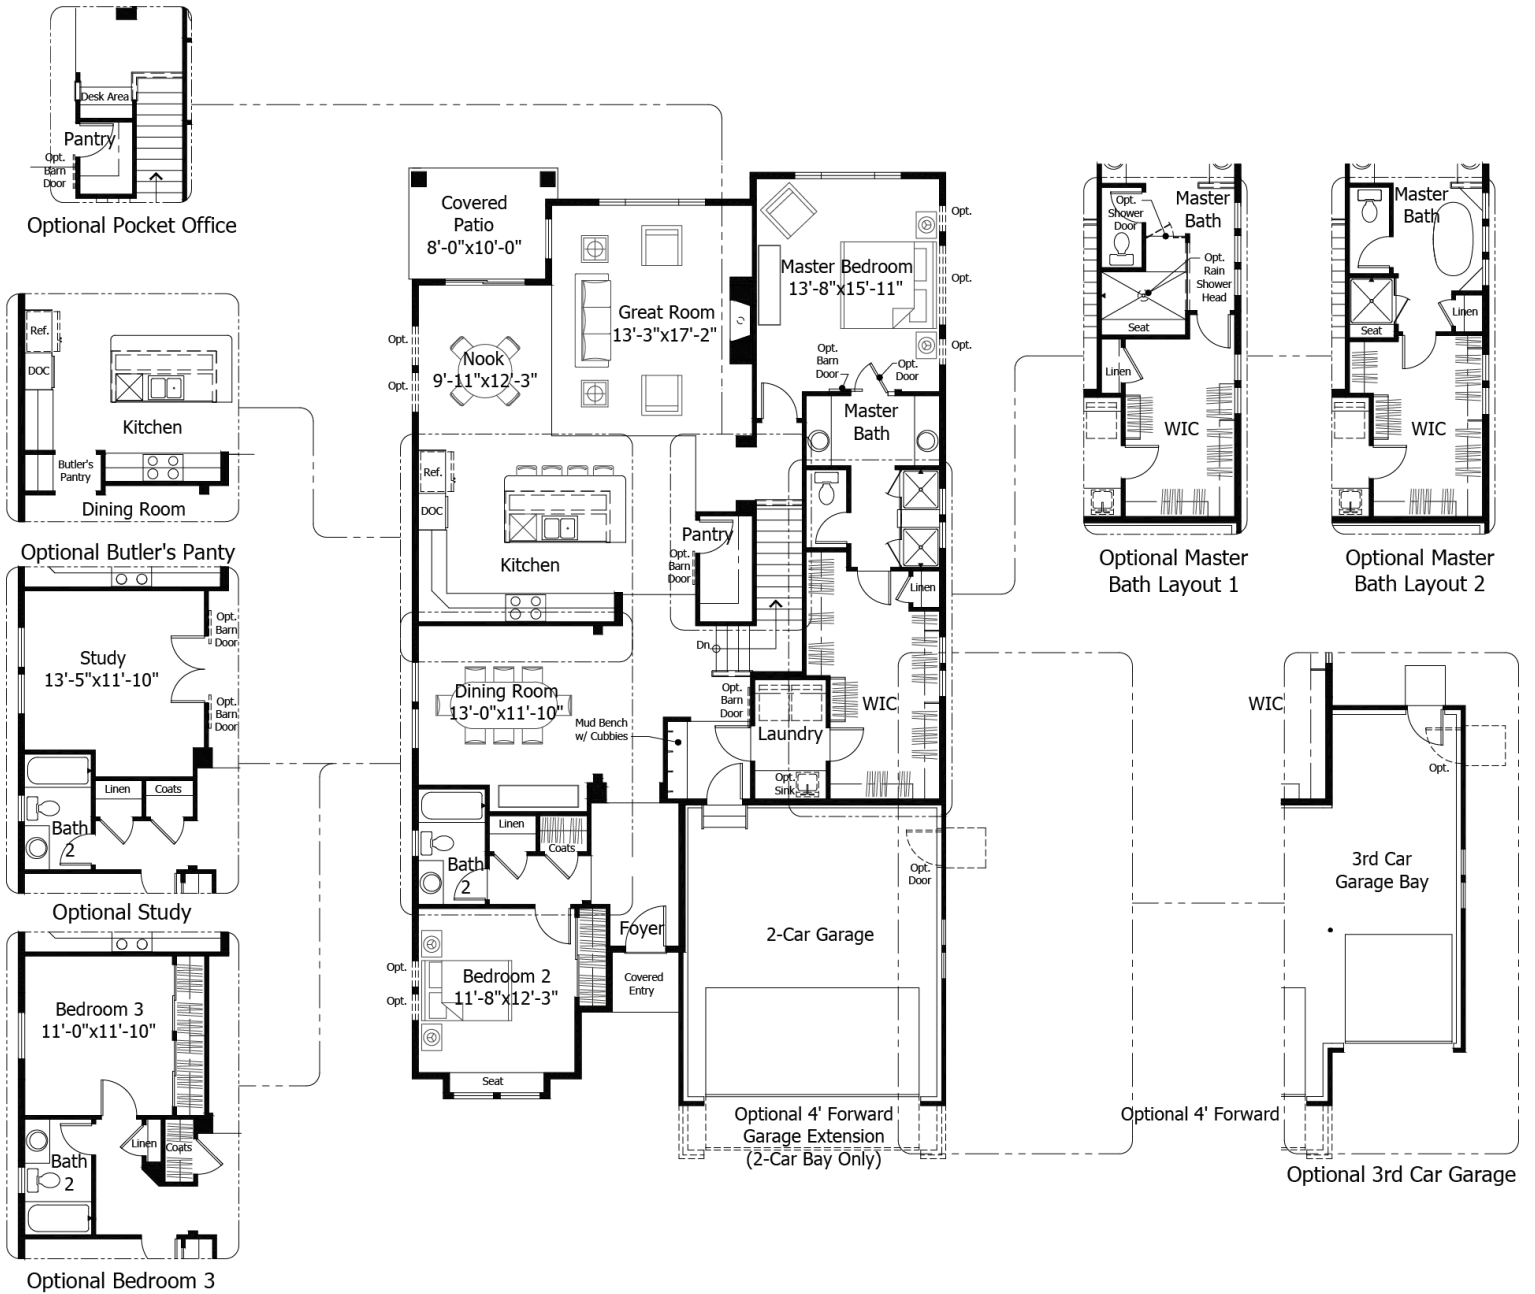

Main

All square footage is approximate. Renderings are artist's conceptions and may vary slightly from the actual home. Homes may be built in reverse of plans shown, depending on site conditions. Minor architectural changes may be made occasionally at the option of the builder. Please contact your Sales Consultant for details.