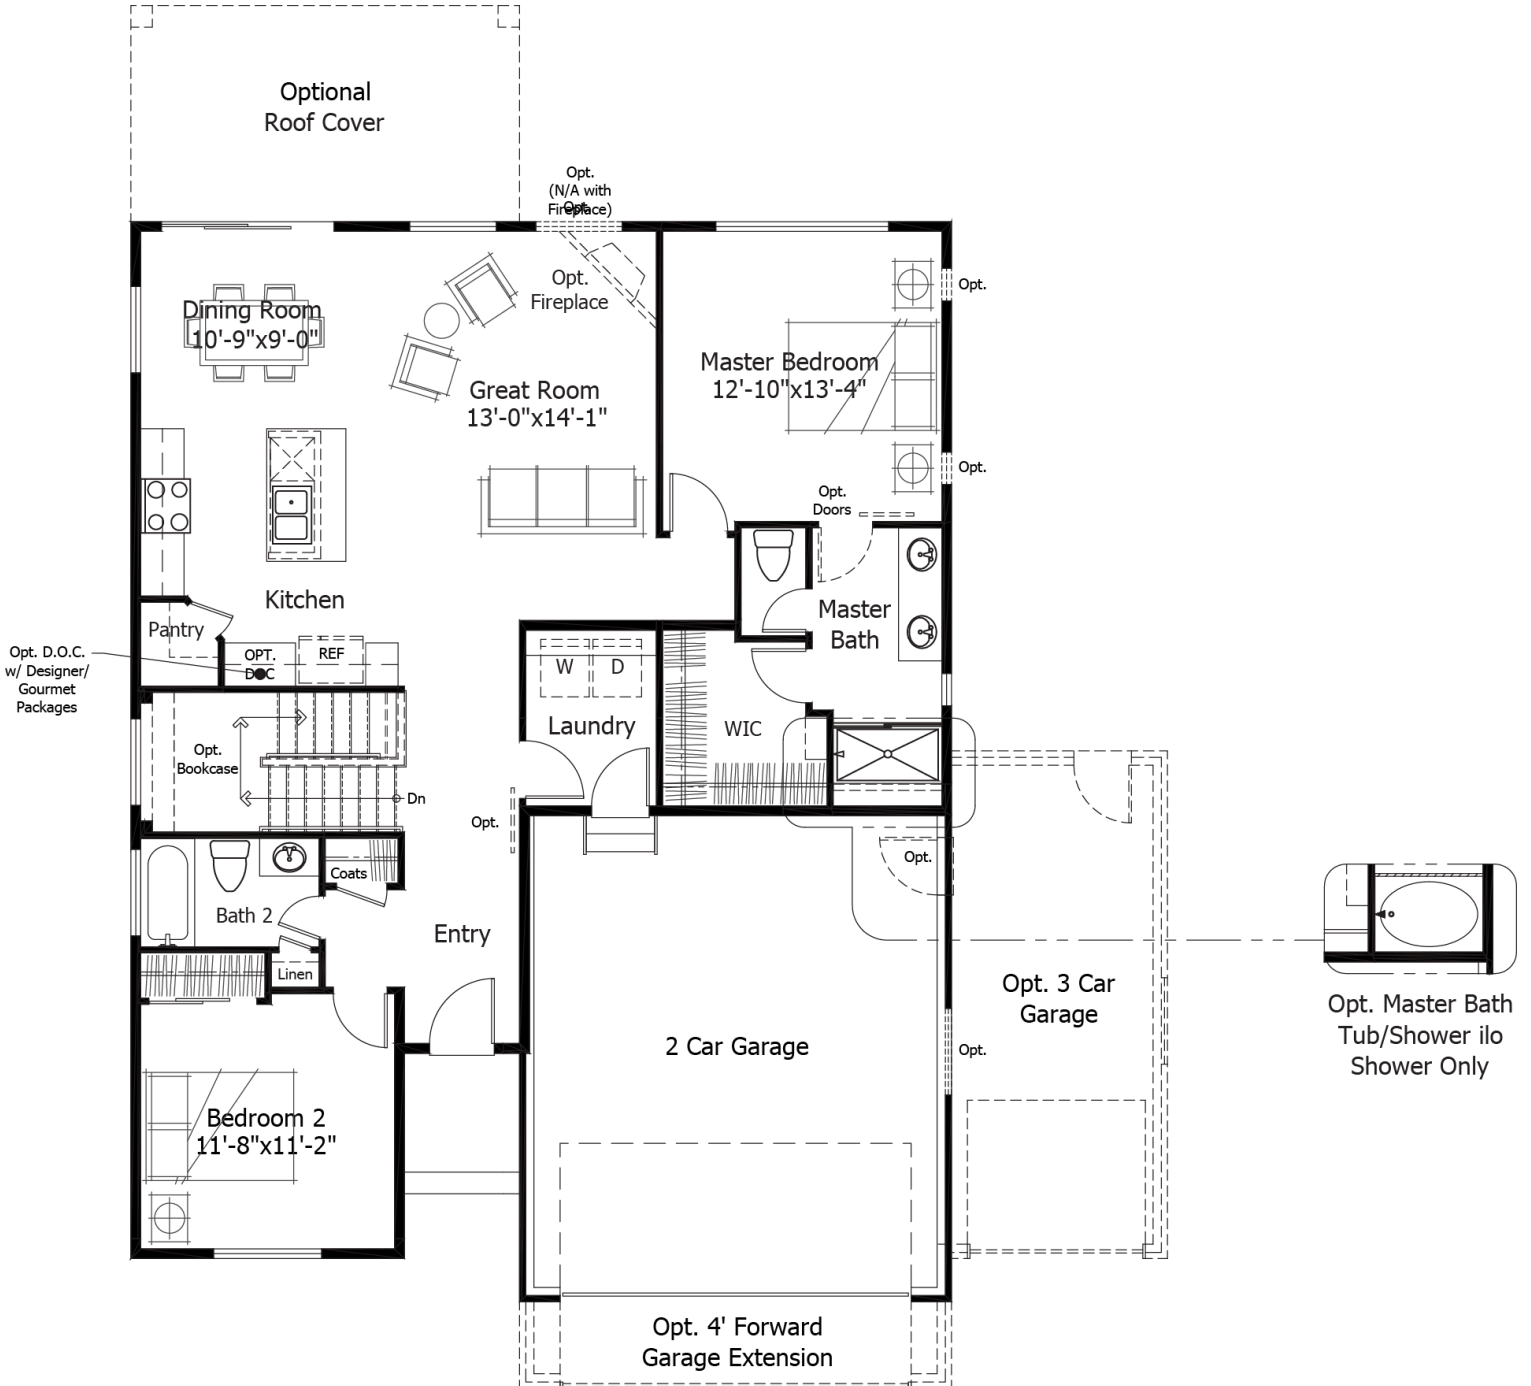

Single Family
Fairplay
Monument Junction

Priced From
\$579,800

3 Elevations Available

-  **2** Bedrooms
-  **0** Bathrooms
-  **2,739+** Sq. Ft.
-  **2** Car Garage

All square footage is approximate. Renderings are artist's conceptions and may vary slightly from the actual home. Homes may be built in reverse of plans shown, depending on site conditions. Minor architectural changes may be made occasionally at the option of the builder. Please contact your Sales Consultant for details.

Main

All square footage is approximate. Renderings are artist's conceptions and may vary slightly from the actual home. Homes may be built in reverse of plans shown, depending on site conditions. Minor architectural changes may be made occasionally at the option of the builder. Please contact your Sales Consultant for details.