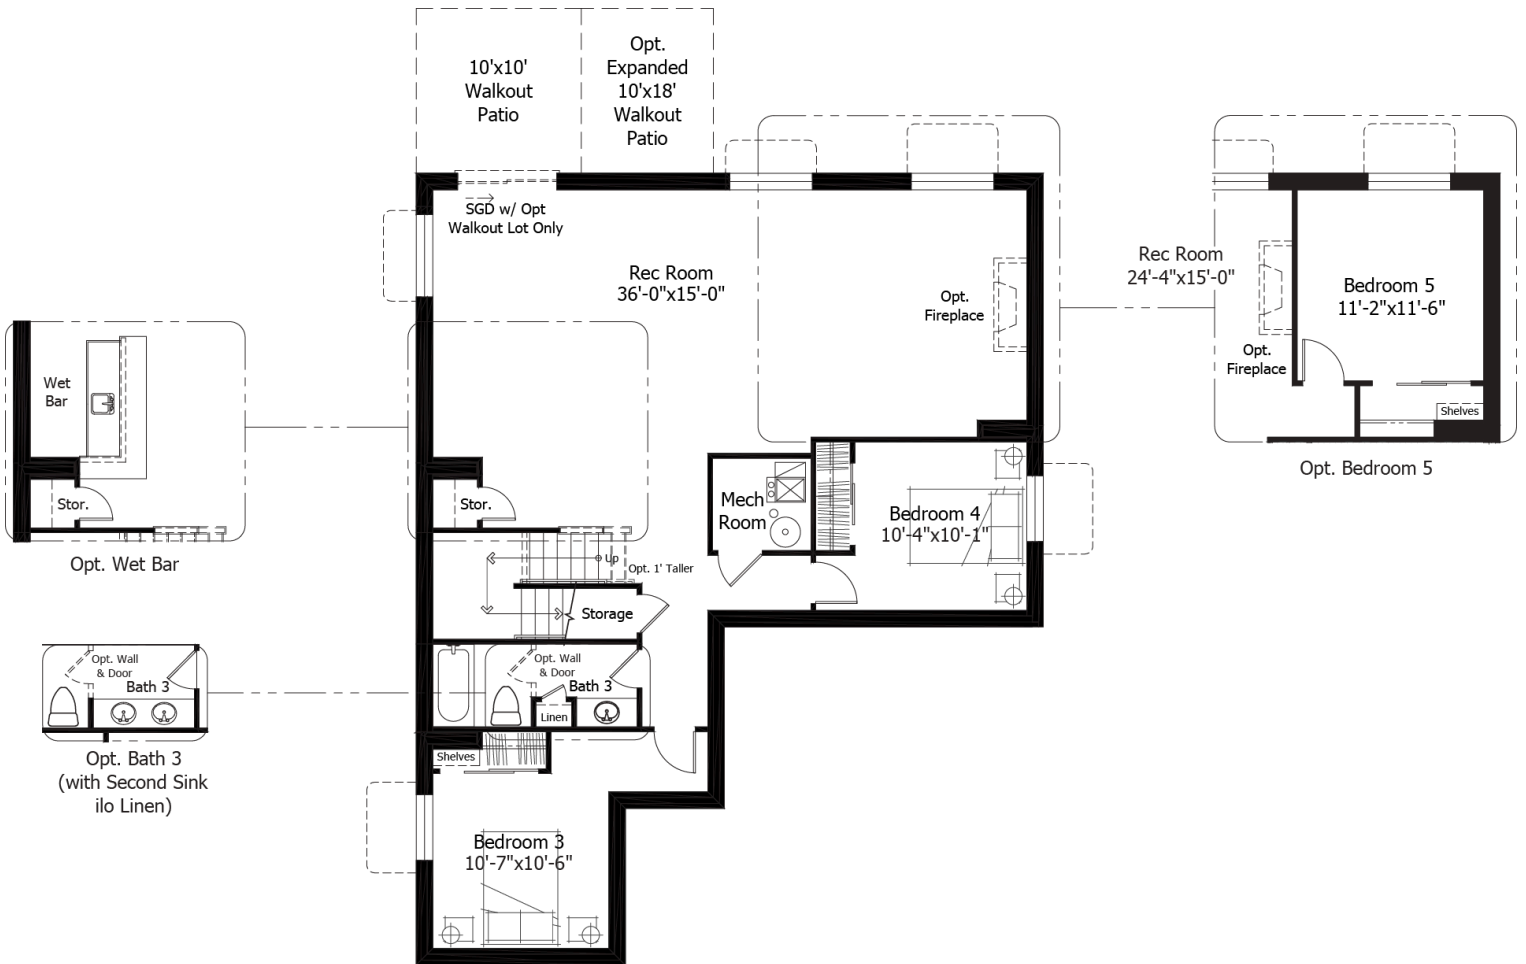

Lower

All square footage is approximate. Renderings are artist's conceptions and may vary slightly from the actual home. Homes may be built in reverse of plans shown, depending on site conditions. Minor architectural changes may be made occasionally at the option of the builder. Please contact your Sales Consultant for details.