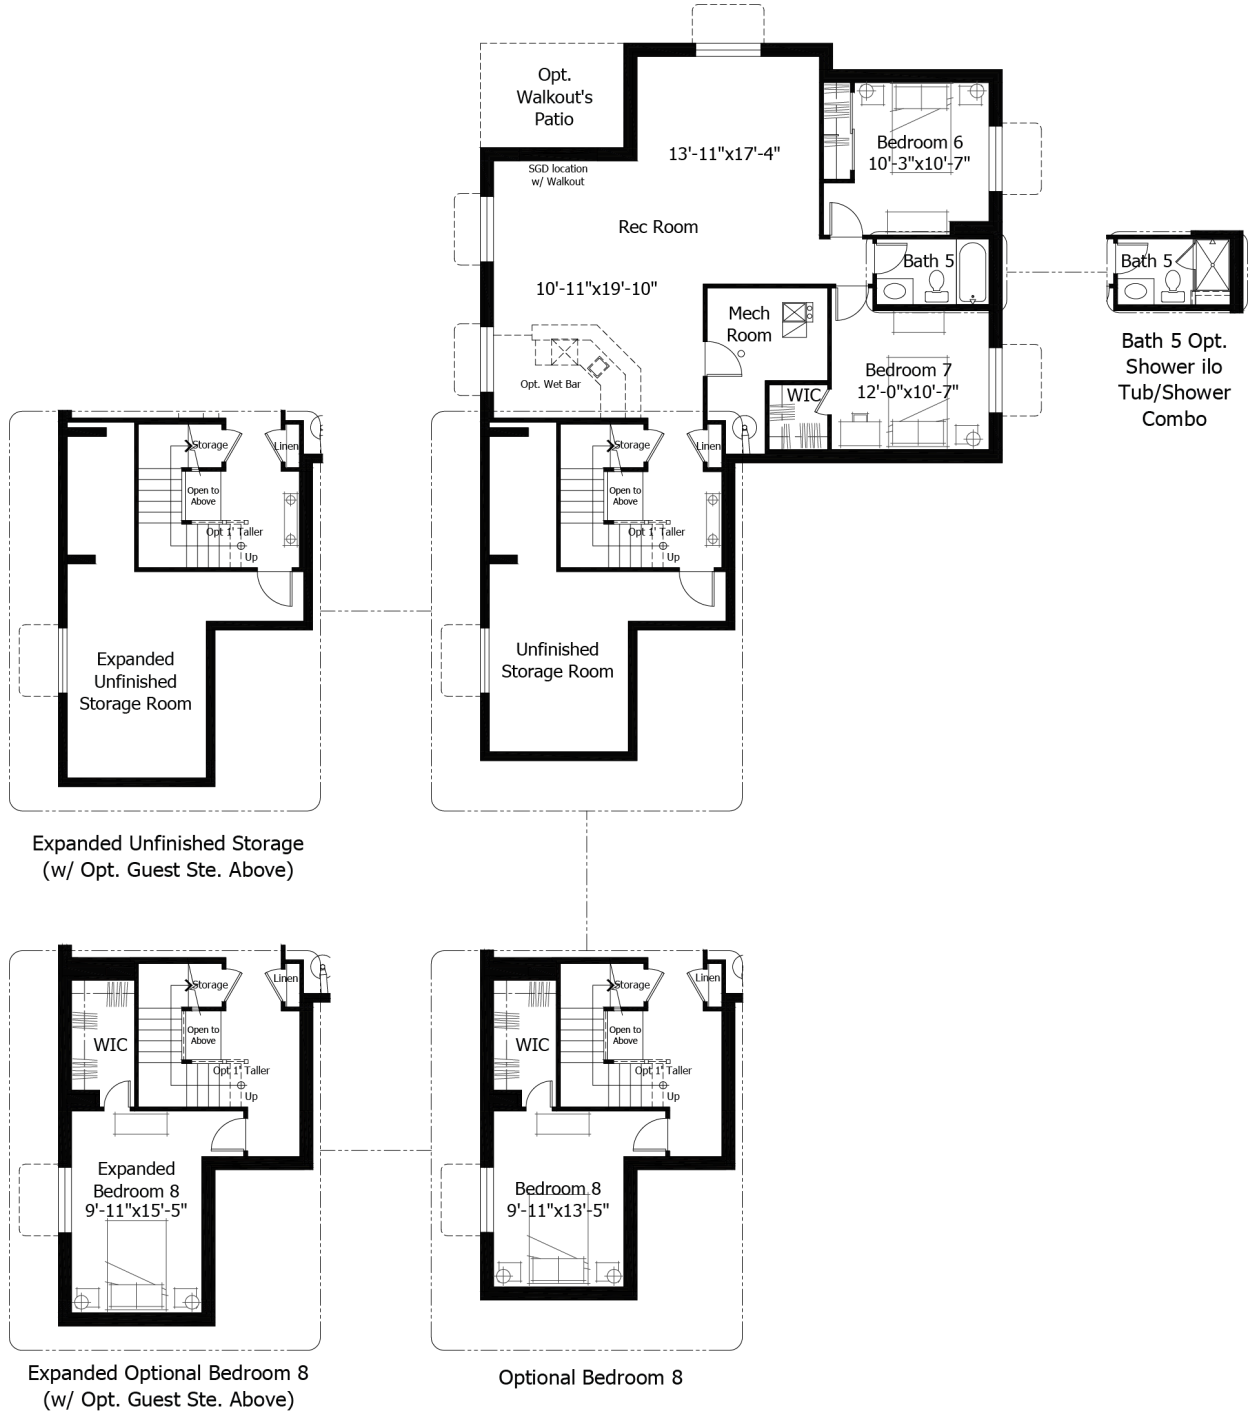

Single Family
Hannah
Monument Junction

Priced From
\$683,300

2 Elevations Available

-  **3** Bedrooms
-  **0** Bathrooms
-  **4,057+** Sq. Ft.
-  **2** Car Garage

All square footage is approximate. Renderings are artist's conceptions and may vary slightly from the actual home. Homes may be built in reverse of plans shown, depending on site conditions. Minor architectural changes may be made occasionally at the option of the builder. Please contact your Sales Consultant for details.

Lower

All square footage is approximate. Renderings are artist's conceptions and may vary slightly from the actual home. Homes may be built in reverse of plans shown, depending on site conditions. Minor architectural changes may be made occasionally at the option of the builder. Please contact your Sales Consultant for details.