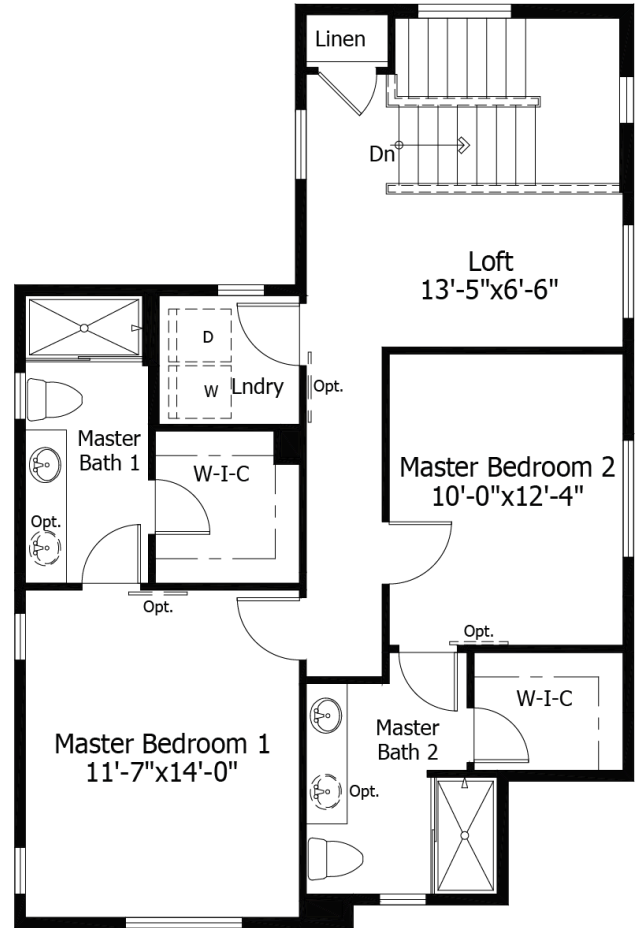

Single Family
Jasmine
Monument Junction

Priced From
\$526,800

3 Elevations Available

-  **2** Bedrooms
-  **0** Bathrooms
-  **1,685+** Sq. Ft.
-  **2** Car Garage

All square footage is approximate. Renderings are artist's conceptions and may vary slightly from the actual home. Homes may be built in reverse of plans shown, depending on site conditions. Minor architectural changes may be made occasionally at the option of the builder. Please contact your Sales Consultant for details.

Main

All square footage is approximate. Renderings are artist's conceptions and may vary slightly from the actual home. Homes may be built in reverse of plans shown, depending on site conditions. Minor architectural changes may be made occasionally at the option of the builder. Please contact your Sales Consultant for details.

Upper

Standard Upper Level Layout

Optional Master Bedroom 2 Layout

All square footage is approximate. Renderings are artist's conceptions and may vary slightly from the actual home. Homes may be built in reverse of plans shown, depending on site conditions. Minor architectural changes may be made occasionally at the option of the builder. Please contact your Sales Consultant for details.