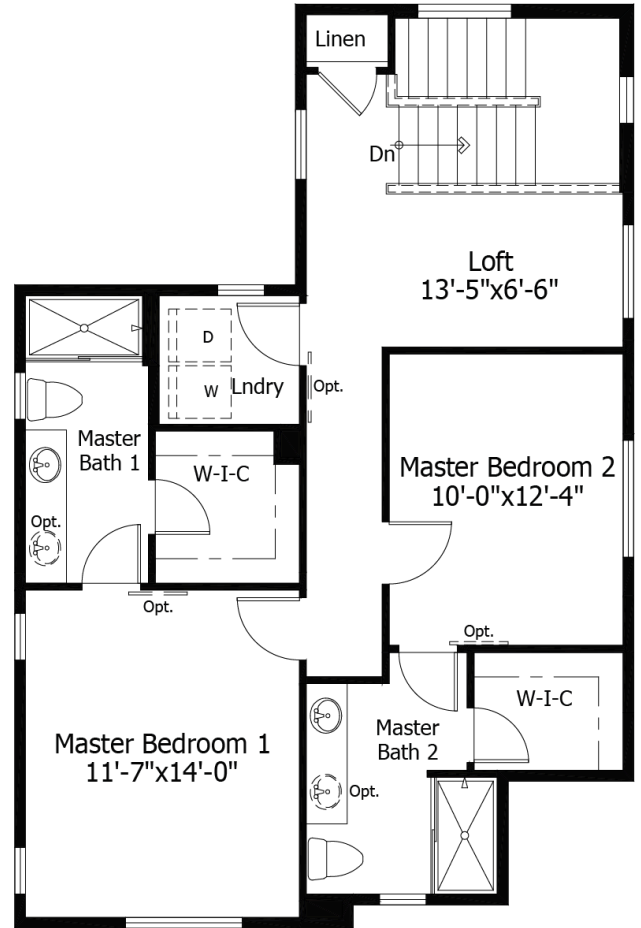

Single Family
Jasmine
Monument Junction

Priced From
\$526,800

3 Elevations Available

-  **2** Bedrooms
-  **0** Bathrooms
-  **1,685+** Sq. Ft.
-  **2** Car Garage

All square footage is approximate. Renderings are artist's conceptions and may vary slightly from the actual home. Homes may be built in reverse of plans shown, depending on site conditions. Minor architectural changes may be made occasionally at the option of the builder. Please contact your Sales Consultant for details.

Main

All square footage is approximate. Renderings are artist's conceptions and may vary slightly from the actual home. Homes may be built in reverse of plans shown, depending on site conditions. Minor architectural changes may be made occasionally at the option of the builder. Please contact your Sales Consultant for details.

Upper

Standard Upper Level Layout

Optional Master Bedroom 2 Layout