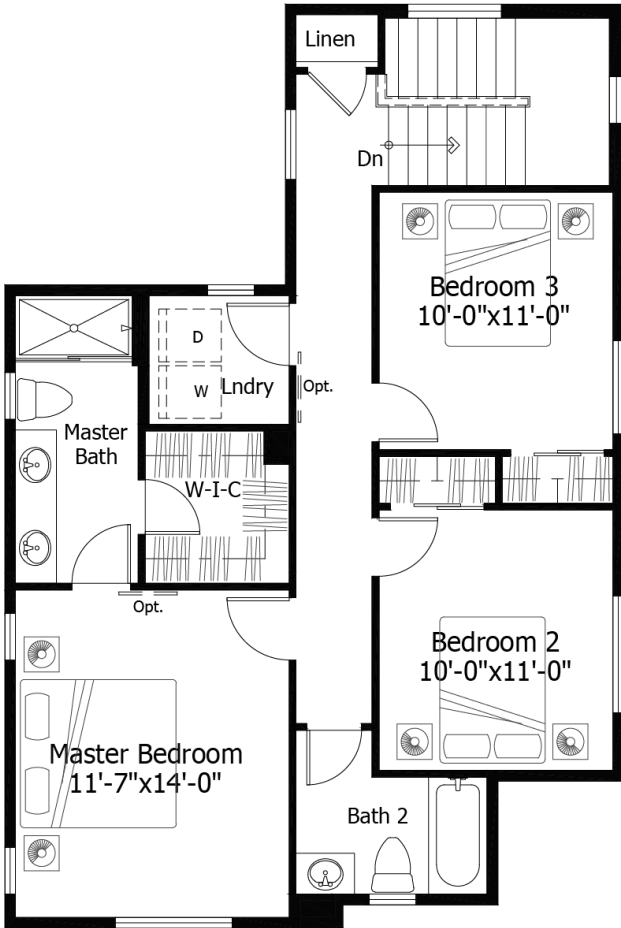

Single Family
Jasmine
Monument Junction

Priced From
\$526,800

3 Elevations Available

-  **2** Bedrooms
-  **0** Bathrooms
-  **1,685+** Sq. Ft.
-  **2** Car Garage

All square footage is approximate. Renderings are artist's conceptions and may vary slightly from the actual home. Homes may be built in reverse of plans shown, depending on site conditions. Minor architectural changes may be made occasionally at the option of the builder. Please contact your Sales Consultant for details.

Main

All square footage is approximate. Renderings are artist's conceptions and may vary slightly from the actual home. Homes may be built in reverse of plans shown, depending on site conditions. Minor architectural changes may be made occasionally at the option of the builder. Please contact your Sales Consultant for details.

Upper

Standard Upper Level Layout

Optional Master Bedroom 2 Layout