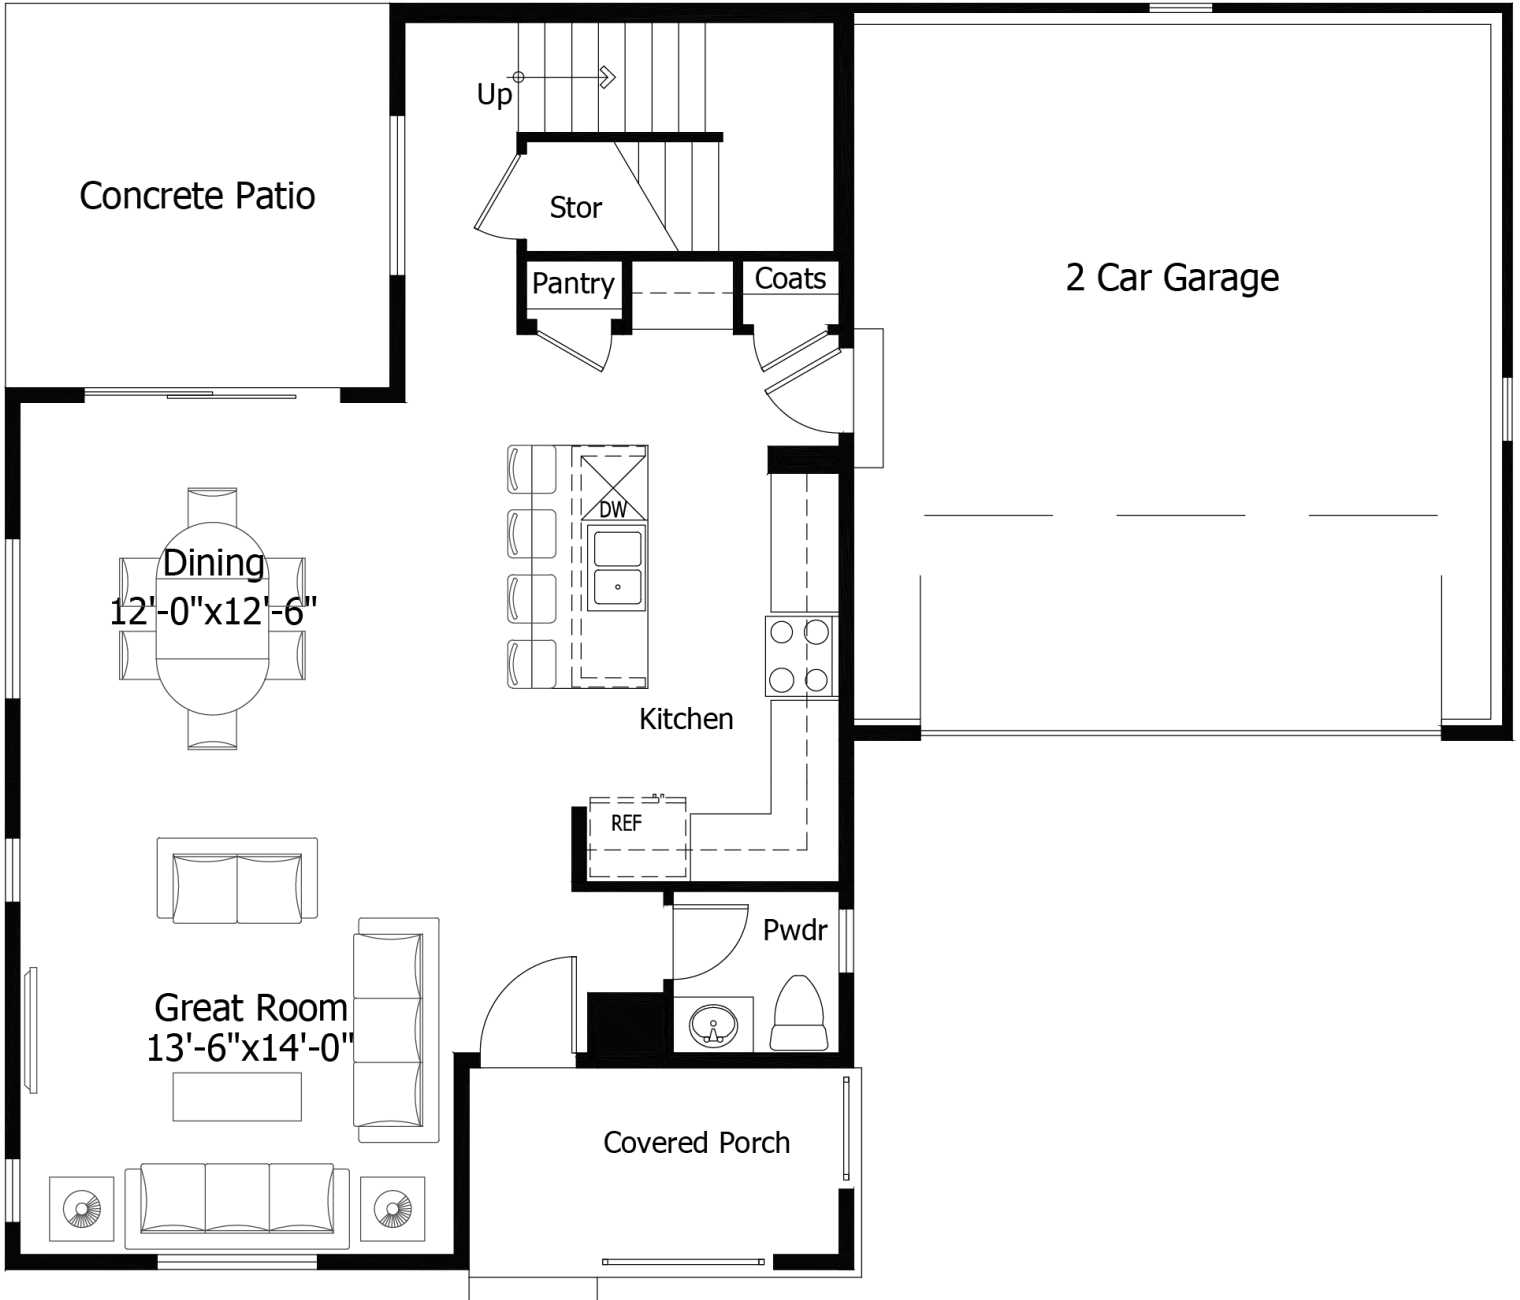

Main

All square footage is approximate. Renderings are artist's conceptions and may vary slightly from the actual home. Homes may be built in reverse of plans shown, depending on site conditions. Minor architectural changes may be made occasionally at the option of the builder. Please contact your Sales Consultant for details.