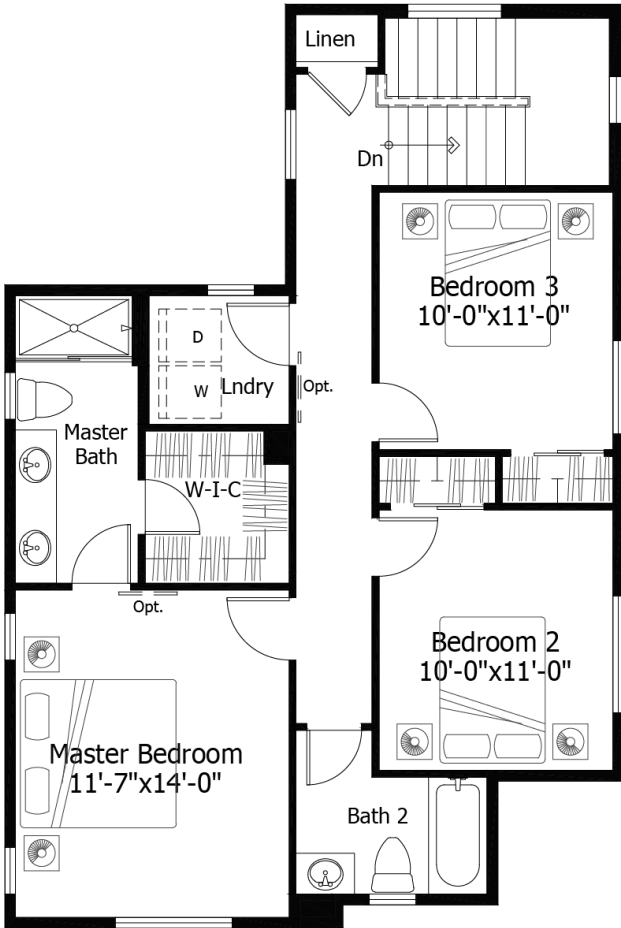

Single Family
Jasmine
Monument Junction

Priced From
\$526,800

3 Elevations Available

-  **2** Bedrooms
-  **0** Bathrooms
-  **1,685+** Sq. Ft.
-  **2** Car Garage

All square footage is approximate. Renderings are artist's conceptions and may vary slightly from the actual home. Homes may be built in reverse of plans shown, depending on site conditions. Minor architectural changes may be made occasionally at the option of the builder. Please contact your Sales Consultant for details.

Main

All square footage is approximate. Renderings are artist's conceptions and may vary slightly from the actual home. Homes may be built in reverse of plans shown, depending on site conditions. Minor architectural changes may be made occasionally at the option of the builder. Please contact your Sales Consultant for details.

Upper

Standard Upper Level Layout

Optional Master Bedroom 2 Layout

All square footage is approximate. Renderings are artist's conceptions and may vary slightly from the actual home. Homes may be built in reverse of plans shown, depending on site conditions. Minor architectural changes may be made occasionally at the option of the builder. Please contact your Sales Consultant for details.