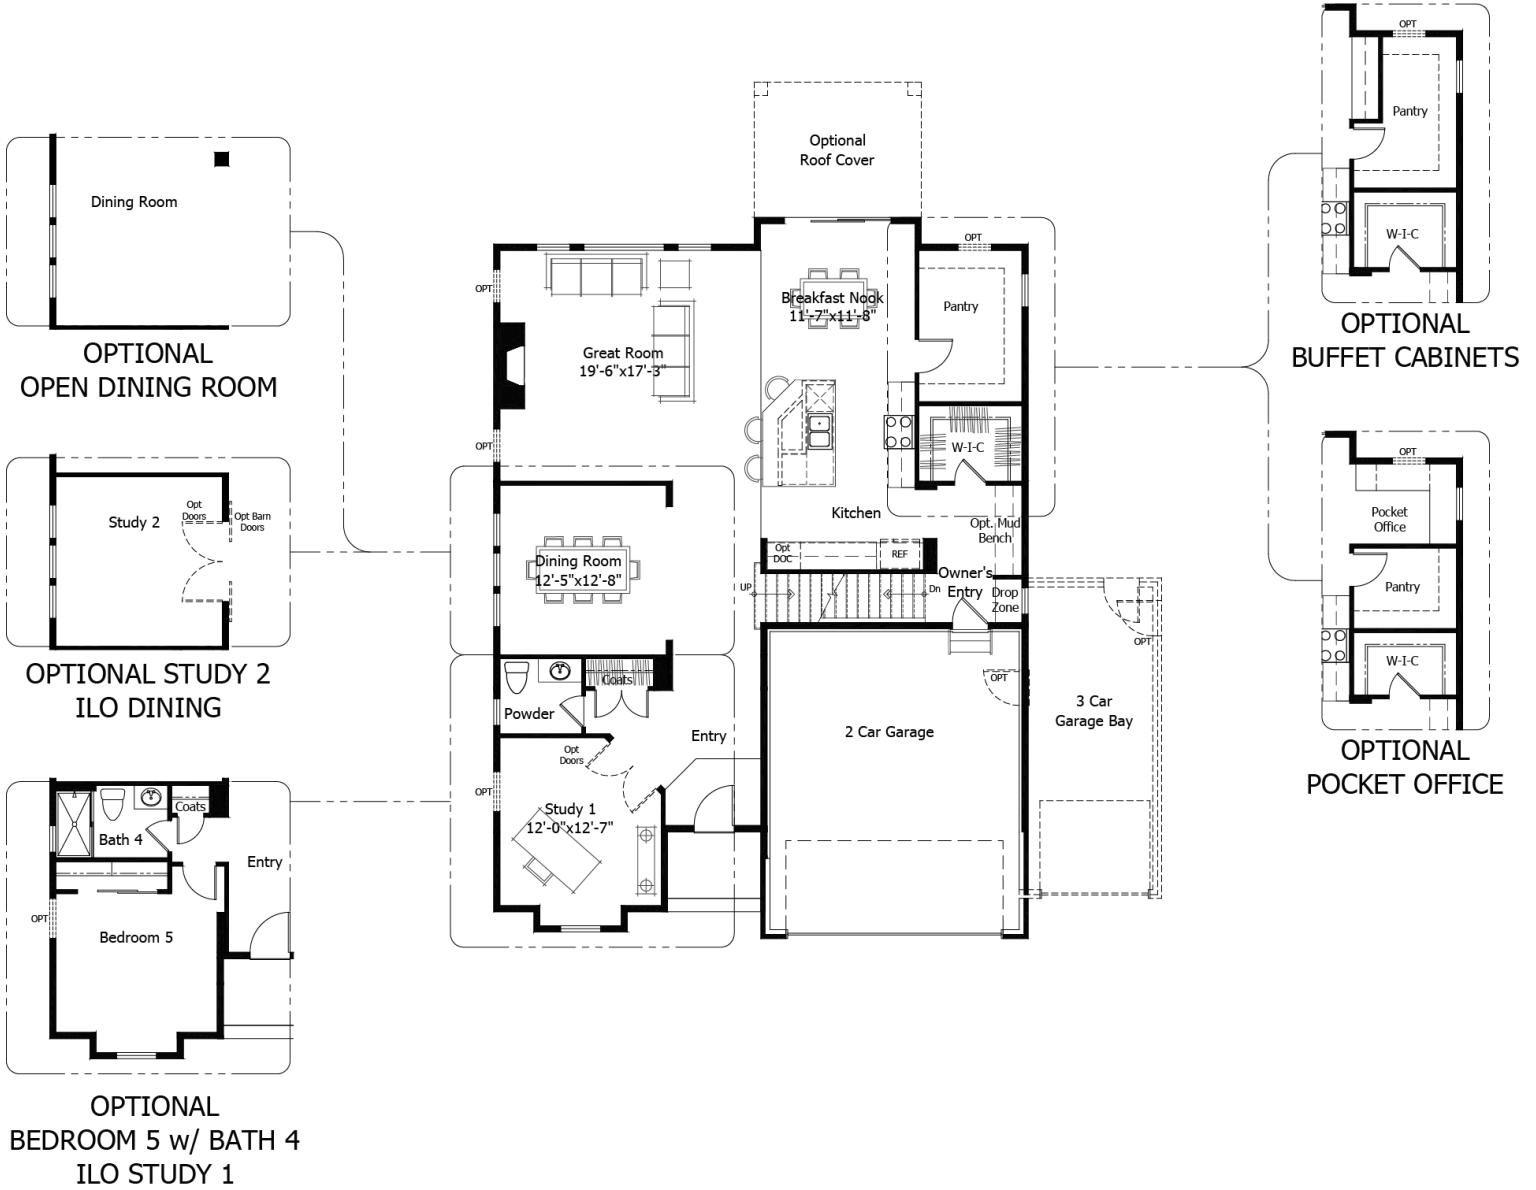

Main

All square footage is approximate. Renderings are artist's conceptions and may vary slightly from the actual home. Homes may be built in reverse of plans shown, depending on site conditions. Minor architectural changes may be made occasionally at the option of the builder. Please contact your Sales Consultant for details.