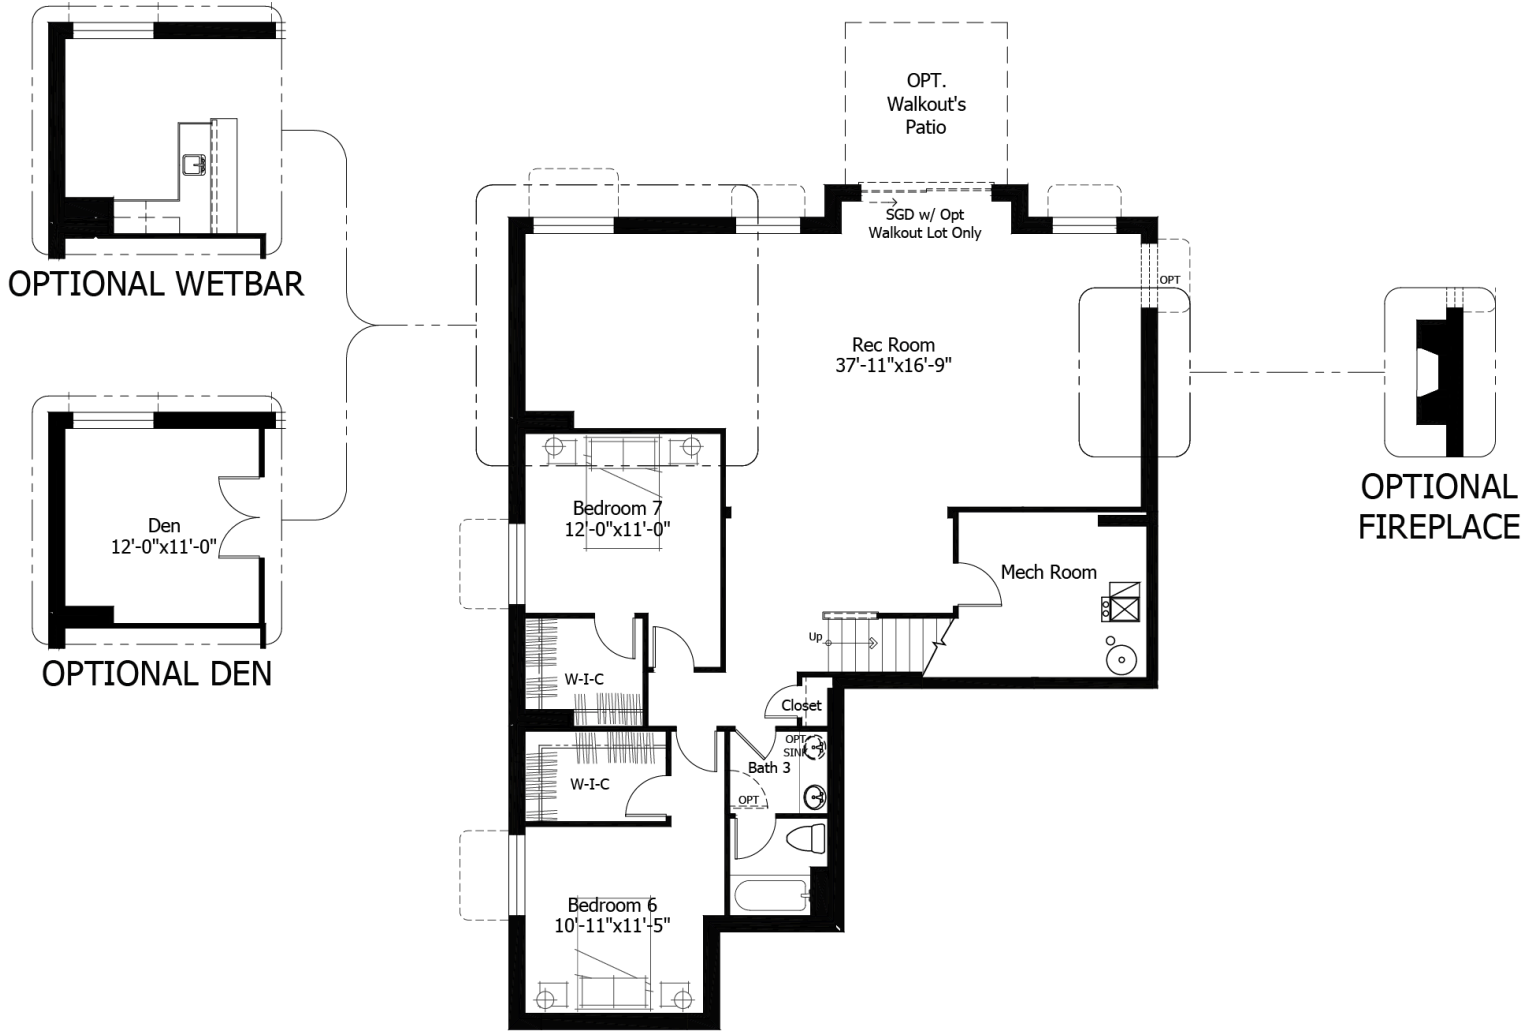

Single Family
Keystone
Monument Junction

Priced From
\$753,100

3 Elevations Available

-  **3** Bedrooms
-  **0** Bathrooms
-  **5,016+** Sq. Ft.
-  **2** Car Garage

All square footage is approximate. Renderings are artist's conceptions and may vary slightly from the actual home. Homes may be built in reverse of plans shown, depending on site conditions. Minor architectural changes may be made occasionally at the option of the builder. Please contact your Sales Consultant for details.

Lower

All square footage is approximate. Renderings are artist's conceptions and may vary slightly from the actual home. Homes may be built in reverse of plans shown, depending on site conditions. Minor architectural changes may be made occasionally at the option of the builder. Please contact your Sales Consultant for details.