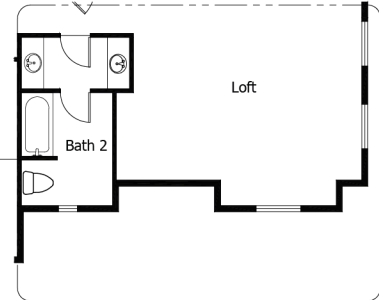

Upper

All square footage is approximate. Renderings are artist's conceptions and may vary slightly from the actual home. Homes may be built in reverse of plans shown, depending on site conditions. Minor architectural changes may be made occasionally at the option of the builder. Please contact your Sales Consultant for details.