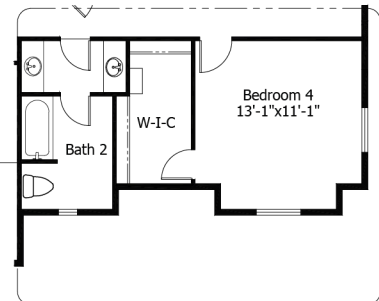

Upper

All square footage is approximate. Renderings are artist's conceptions and may vary slightly from the actual home. Homes may be built in reverse of plans shown, depending on site conditions. Minor architectural changes may be made occasionally at the option of the builder. Please contact your Sales Consultant for details.