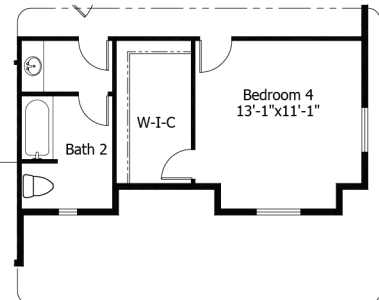

Upper

All square footage is approximate. Renderings are artist's conceptions and may vary slightly from the actual home. Homes may be built in reverse of plans shown, depending on site conditions. Minor architectural changes may be made occasionally at the option of the builder. Please contact your Sales Consultant for details.