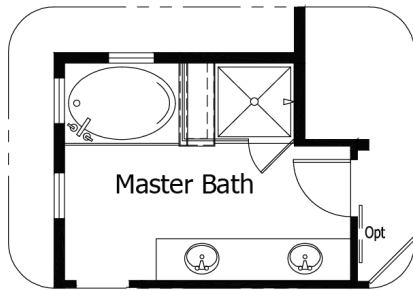

Single Family
Marigold
Monument Junction

Priced From
\$554,400

3 Elevations Available

-  **3** Bedrooms
-  **0** Bathrooms
-  **2,055+** Sq. Ft.
-  **2** Car Garage

All square footage is approximate. Renderings are artist's conceptions and may vary slightly from the actual home. Homes may be built in reverse of plans shown, depending on site conditions. Minor architectural changes may be made occasionally at the option of the builder. Please contact your Sales Consultant for details.

Upper

Optional Master Bath with Enlarged Shower

Optional Master Bath with Soaker Tub

Optional Shower w/
Seat @ Bath 2

All square footage is approximate. Renderings are artist's conceptions and may vary slightly from the actual home. Homes may be built in reverse of plans shown, depending on site conditions. Minor architectural changes may be made occasionally at the option of the builder. Please contact your Sales Consultant for details.