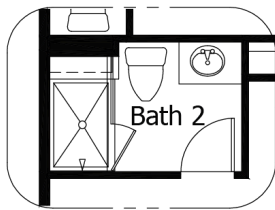

Single Family
Marigold
Monument Junction

Priced From
\$554,400

3 Elevations Available

-  **3** Bedrooms
-  **0** Bathrooms
-  **2,055+** Sq. Ft.
-  **2** Car Garage

All square footage is approximate. Renderings are artist's conceptions and may vary slightly from the actual home. Homes may be built in reverse of plans shown, depending on site conditions. Minor architectural changes may be made occasionally at the option of the builder. Please contact your Sales Consultant for details.

Upper

Optional Master Bath with Enlarged Shower

Optional Master Bath with Soaker Tub

Optional Shower w/
Seat @ Bath 2

All square footage is approximate. Renderings are artist's conceptions and may vary slightly from the actual home. Homes may be built in reverse of plans shown, depending on site conditions. Minor architectural changes may be made occasionally at the option of the builder. Please contact your Sales Consultant for details.