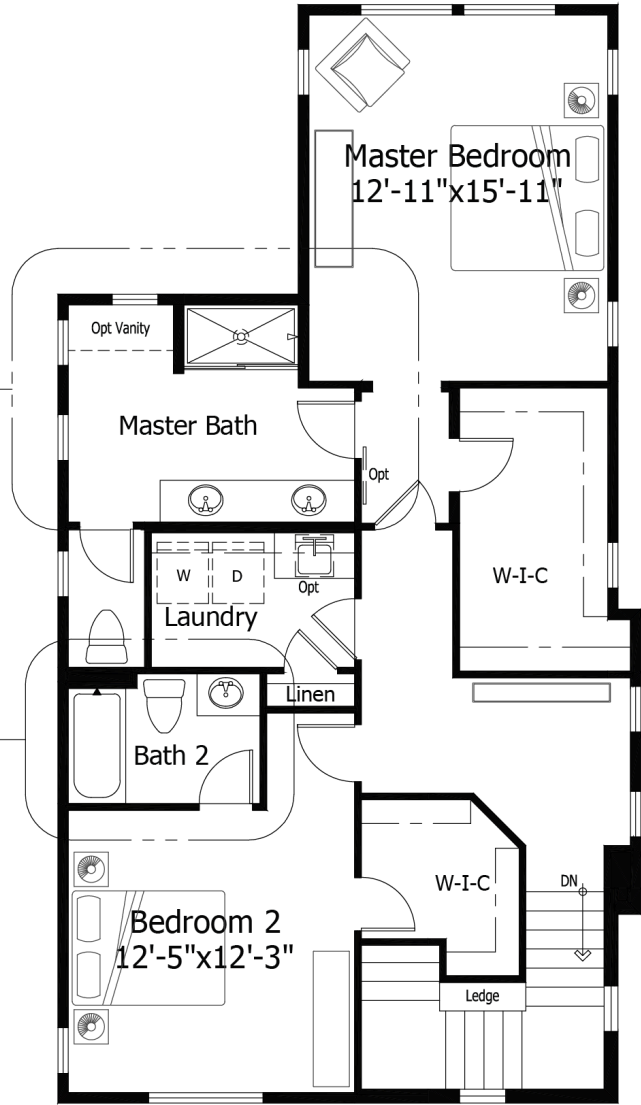

Single Family
Marigold
Monument Junction

Priced From
\$554,400

3 Elevations Available

-  **3** Bedrooms
-  **0** Bathrooms
-  **2,055+** Sq. Ft.
-  **2** Car Garage

All square footage is approximate. Renderings are artist's conceptions and may vary slightly from the actual home. Homes may be built in reverse of plans shown, depending on site conditions. Minor architectural changes may be made occasionally at the option of the builder. Please contact your Sales Consultant for details.

Upper

Optional Master Bath with Enlarged Shower

Optional Master Bath with Soaker Tub

Optional Shower w/
Seat @ Bath 2

All square footage is approximate. Renderings are artist's conceptions and may vary slightly from the actual home. Homes may be built in reverse of plans shown, depending on site conditions. Minor architectural changes may be made occasionally at the option of the builder. Please contact your Sales Consultant for details.