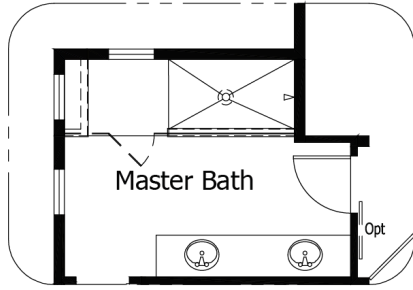

Single Family
Marigold
Monument Junction

Priced From
\$554,400

3 Elevations Available

-  **3** Bedrooms
-  **0** Bathrooms
-  **2,055+** Sq. Ft.
-  **2** Car Garage

All square footage is approximate. Renderings are artist's conceptions and may vary slightly from the actual home. Homes may be built in reverse of plans shown, depending on site conditions. Minor architectural changes may be made occasionally at the option of the builder. Please contact your Sales Consultant for details.

Upper

Optional Master Bath with Enlarged Shower

Optional Master Bath with Soaker Tub

Optional Shower w/
Seat @ Bath 2

All square footage is approximate. Renderings are artist's conceptions and may vary slightly from the actual home. Homes may be built in reverse of plans shown, depending on site conditions. Minor architectural changes may be made occasionally at the option of the builder. Please contact your Sales Consultant for details.