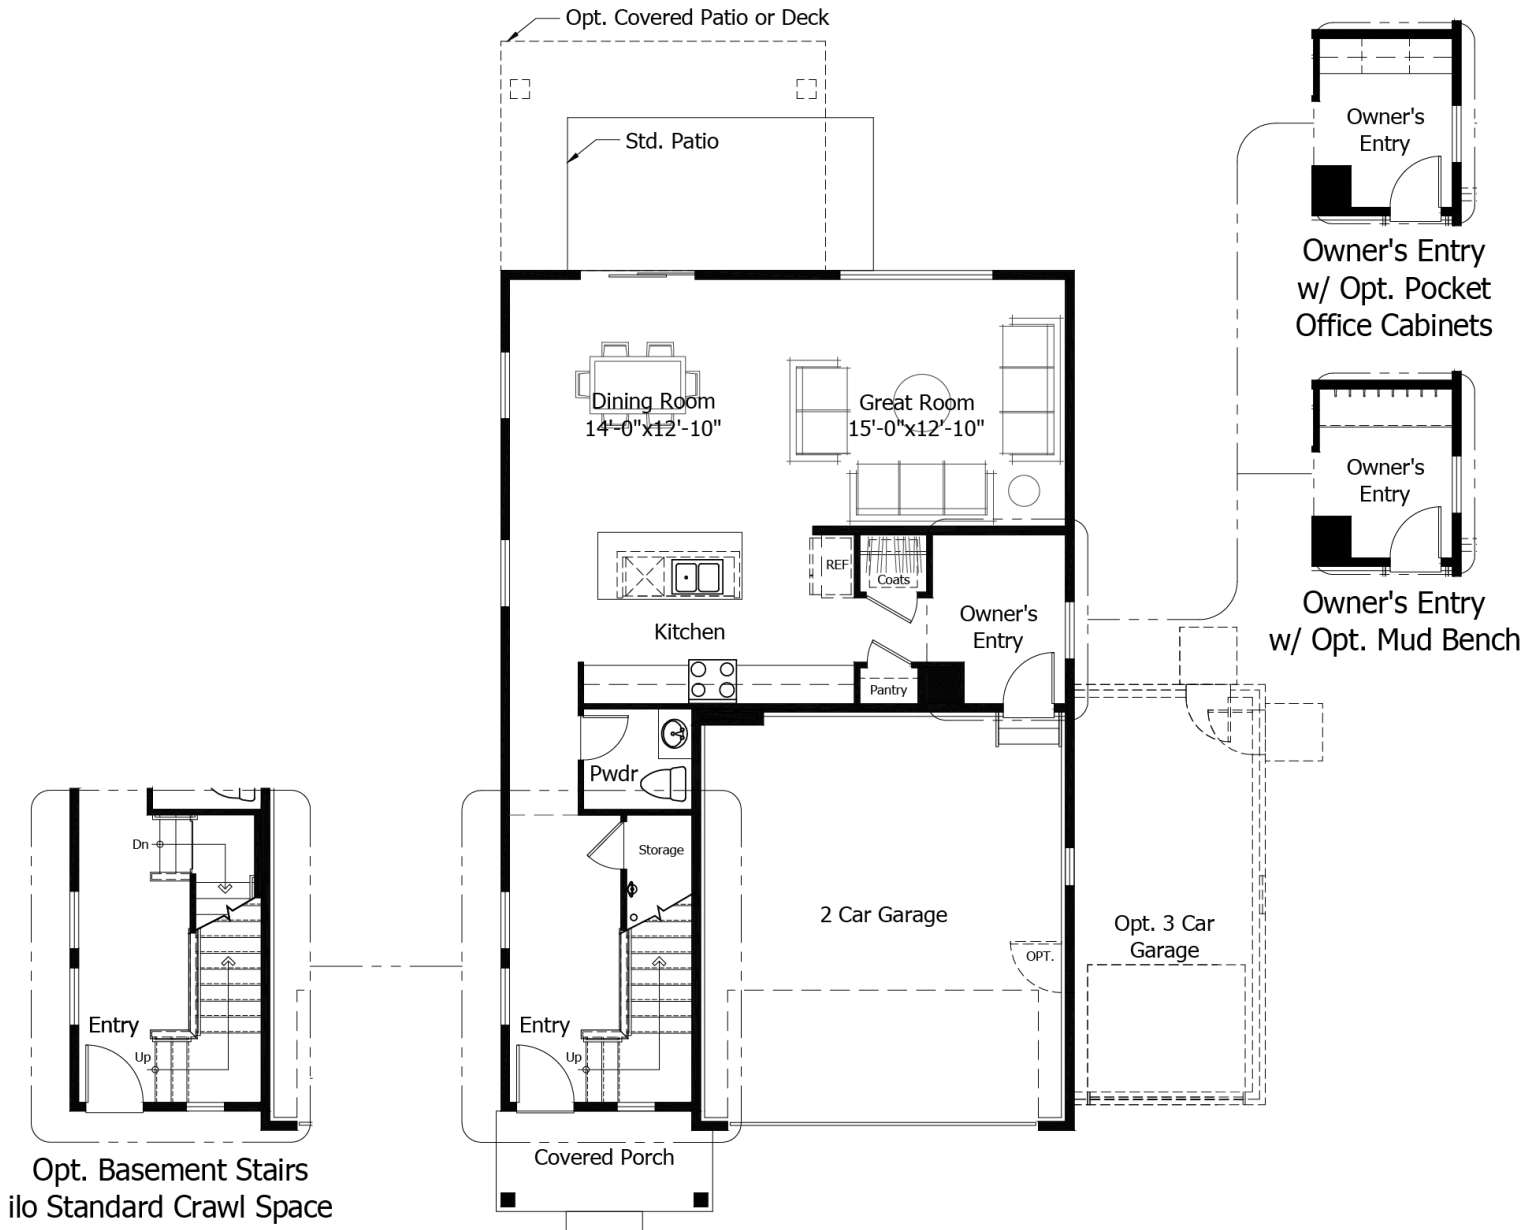

Main

All square footage is approximate. Renderings are artist's conceptions and may vary slightly from the actual home. Homes may be built in reverse of plans shown, depending on site conditions. Minor architectural changes may be made occasionally at the option of the builder. Please contact your Sales Consultant for details.