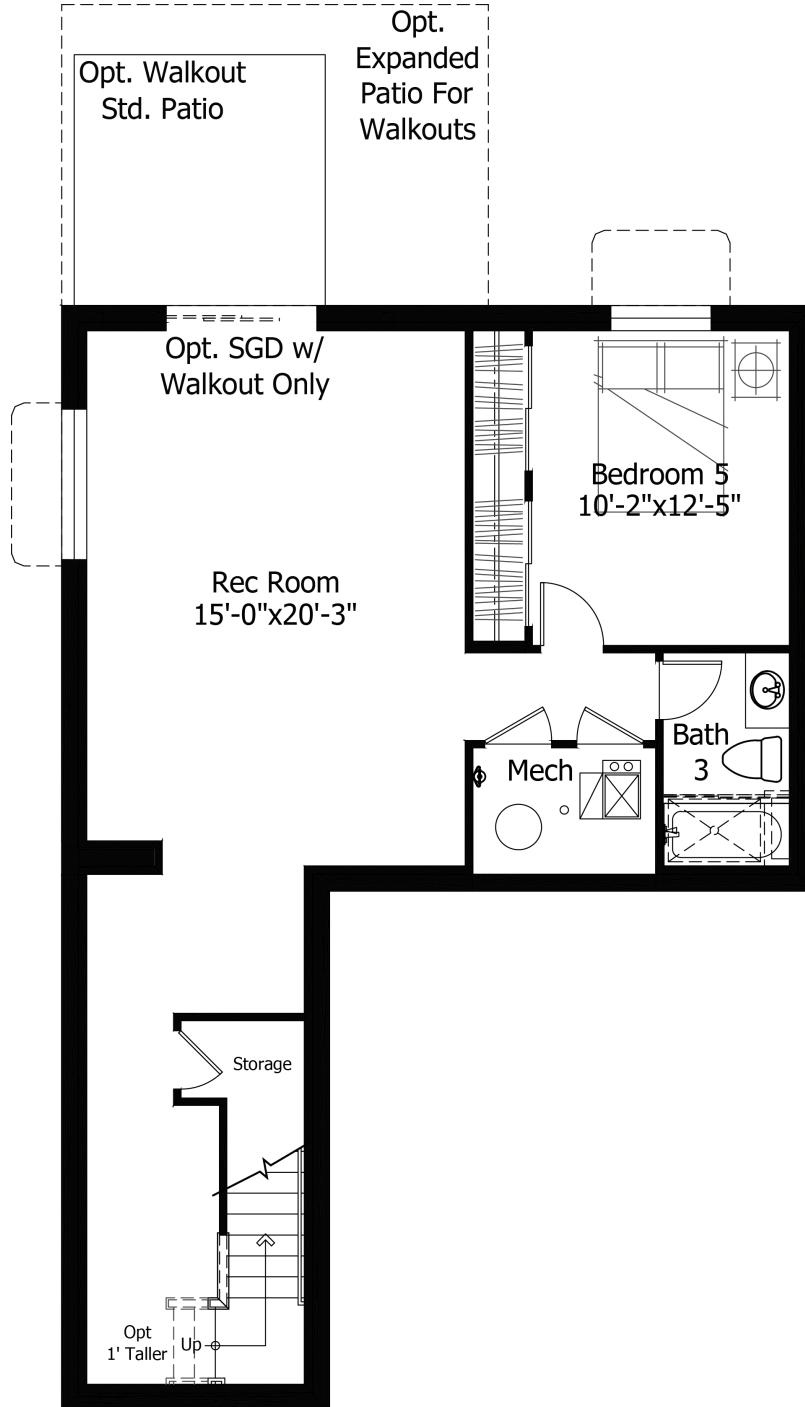

Single Family
Mesa
Monument Junction

Priced From
\$618,600

3 Elevations Available

-  **3** Bedrooms
-  **0** Bathrooms
-  **2,116+** Sq. Ft.
-  **2** Car Garage

All square footage is approximate. Renderings are artist's conceptions and may vary slightly from the actual home. Homes may be built in reverse of plans shown, depending on site conditions. Minor architectural changes may be made occasionally at the option of the builder. Please contact your Sales Consultant for details.

Single Family
Mesa
Monument Junction

Lower

All square footage is approximate. Renderings are artist's conceptions and may vary slightly from the actual home. Homes may be built in reverse of plans shown, depending on site conditions. Minor architectural changes may be made occasionally at the option of the builder. Please contact your Sales Consultant for details.