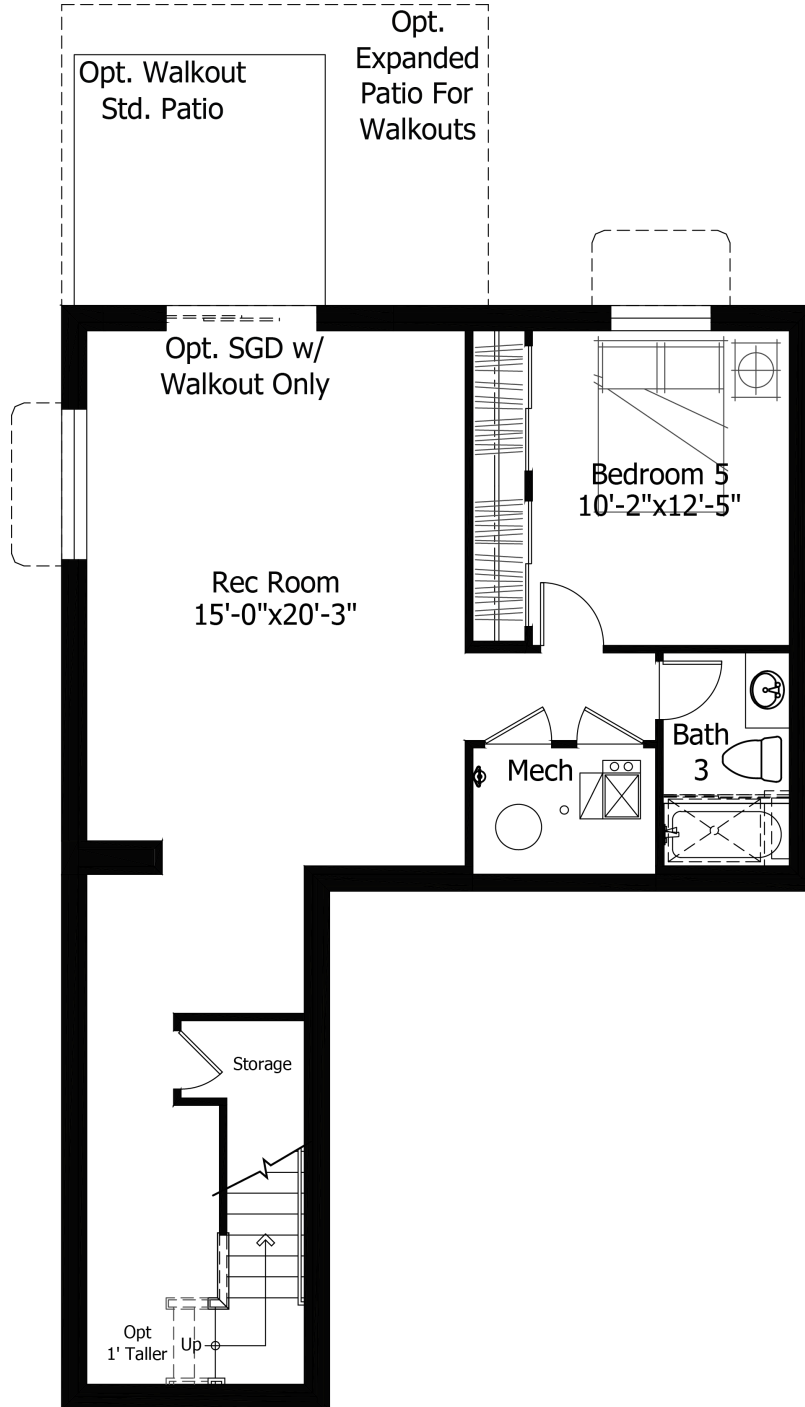

Single Family
Mesa
Monument Junction

Priced From
\$533,000

3 Elevations Available

-  **3** Bedrooms
-  **0** Bathrooms
-  **2,116+** Sq. Ft.
-  **2** Car Garage

All square footage is approximate. Renderings are artist's conceptions and may vary slightly from the actual home. Homes may be built in reverse of plans shown, depending on site conditions. Minor architectural changes may be made occasionally at the option of the builder. Please contact your Sales Consultant for details.

Single Family
Mesa
Monument Junction

Lower

All square footage is approximate. Renderings are artist's conceptions and may vary slightly from the actual home. Homes may be built in reverse of plans shown, depending on site conditions. Minor architectural changes may be made occasionally at the option of the builder. Please contact your Sales Consultant for details.

Single Family
Mesa
 Monument Junction

Main

All square footage is approximate. Renderings are artist's conceptions and may vary slightly from the actual home. Homes may be built in reverse of plans shown, depending on site conditions. Minor architectural changes may be made occasionally at the option of the builder. Please contact your Sales Consultant for details.