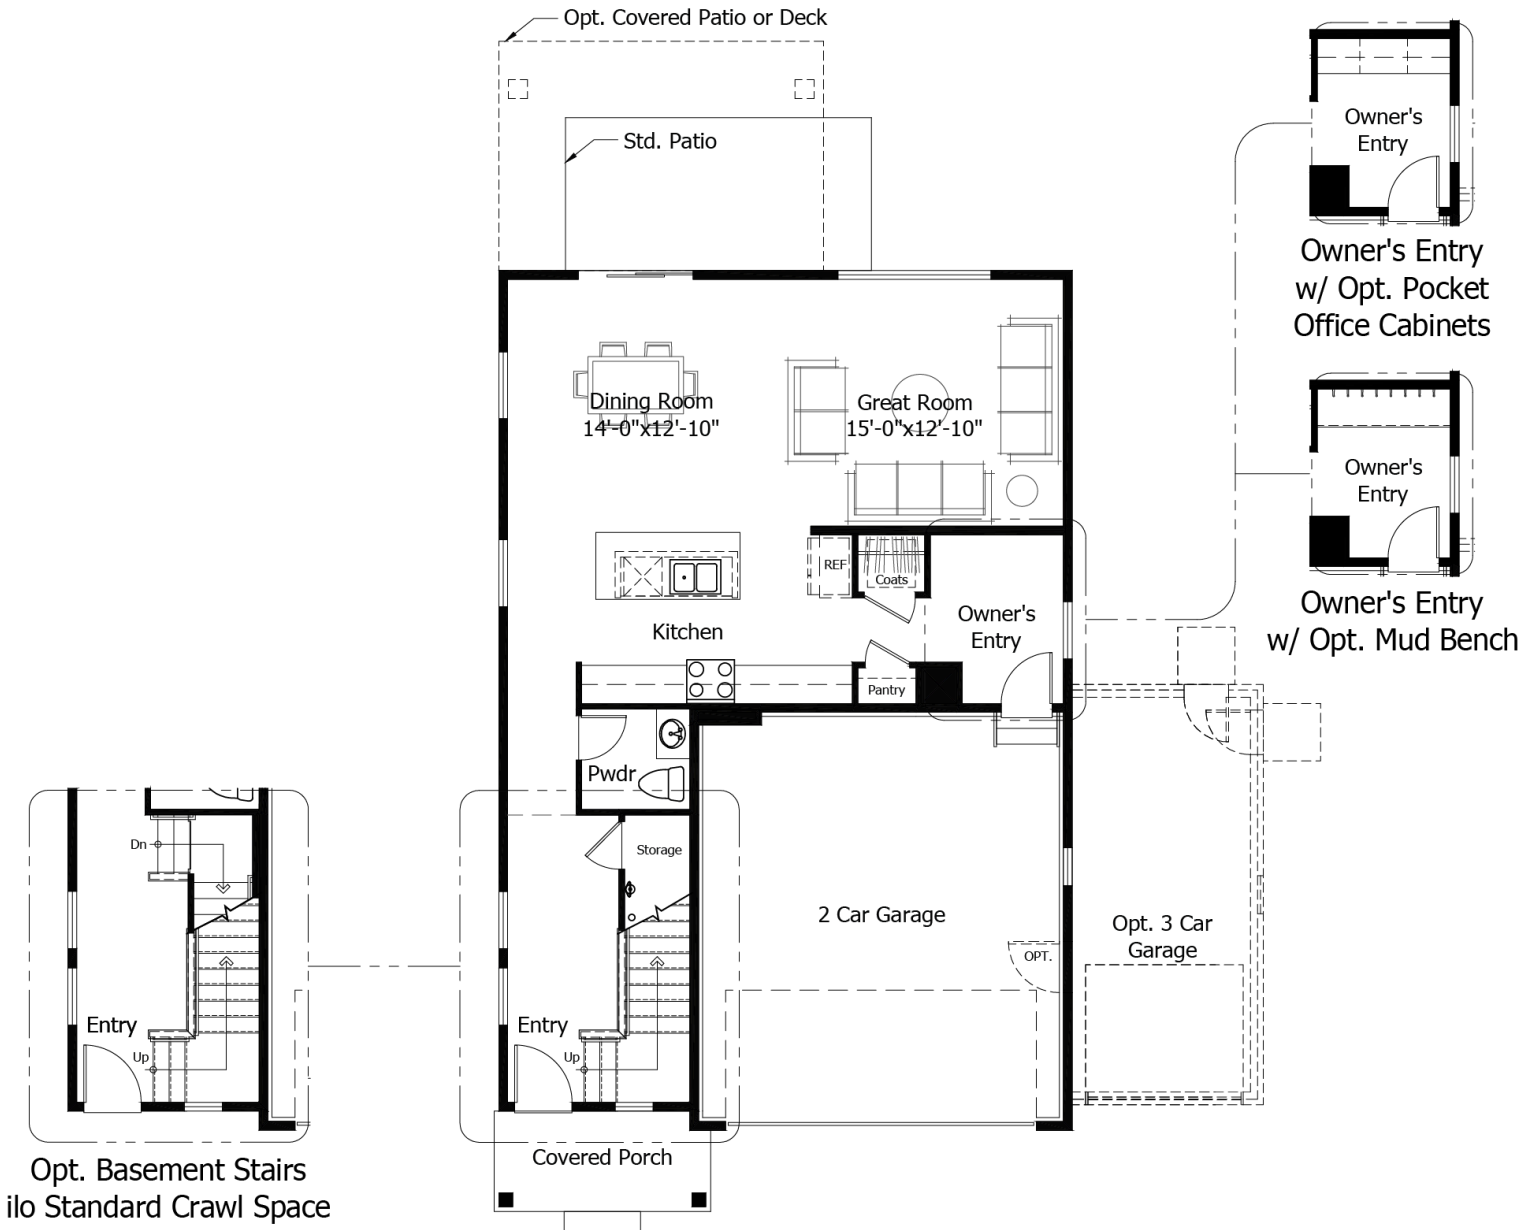

Single Family
Mesa
Monument Junction

Priced From
\$533,000

3 Elevations Available

-  **3** Bedrooms
-  **0** Bathrooms
-  **2,116+** Sq. Ft.
-  **2** Car Garage

All square footage is approximate. Renderings are artist's conceptions and may vary slightly from the actual home. Homes may be built in reverse of plans shown, depending on site conditions. Minor architectural changes may be made occasionally at the option of the builder. Please contact your Sales Consultant for details.

Single Family
Mesa
Monument Junction

Lower

All square footage is approximate. Renderings are artist's conceptions and may vary slightly from the actual home. Homes may be built in reverse of plans shown, depending on site conditions. Minor architectural changes may be made occasionally at the option of the builder. Please contact your Sales Consultant for details.

Single Family
Mesa
 Monument Junction

Main

All square footage is approximate. Renderings are artist's conceptions and may vary slightly from the actual home. Homes may be built in reverse of plans shown, depending on site conditions. Minor architectural changes may be made occasionally at the option of the builder. Please contact your Sales Consultant for details.