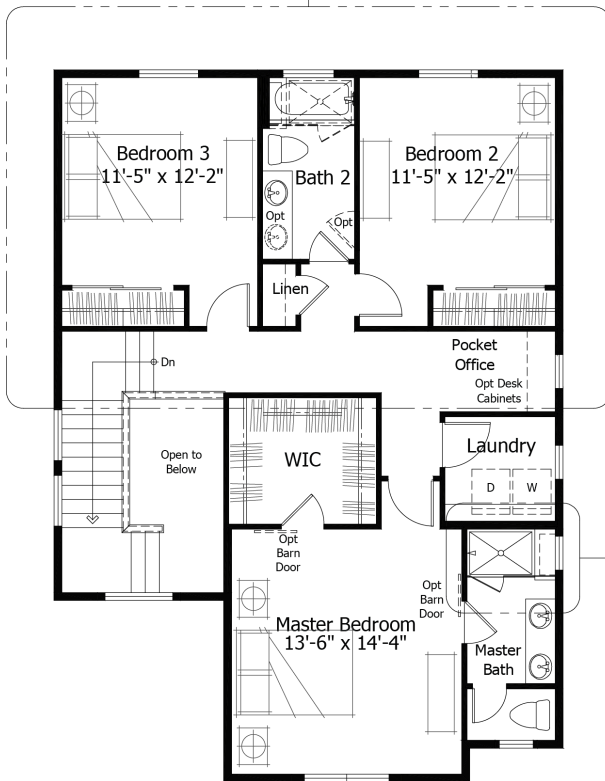

Single Family
Mountain
Monument Junction

Priced From
\$597,600

3 Elevations Available

-  **2** Bedrooms
-  **0** Bathrooms
-  **1,765+** Sq. Ft.
-  **2** Car Garage

All square footage is approximate. Renderings are artist's conceptions and may vary slightly from the actual home. Homes may be built in reverse of plans shown, depending on site conditions. Minor architectural changes may be made occasionally at the option of the builder. Please contact your Sales Consultant for details.

Single Family
Mountain
 Monument Junction

Main

All square footage is approximate. Renderings are artist's conceptions and may vary slightly from the actual home. Homes may be built in reverse of plans shown, depending on site conditions. Minor architectural changes may be made occasionally at the option of the builder. Please contact your Sales Consultant for details.

Single Family
Mountain
 Monument Junction

Upper

Opt. 2-Bedroom with Loft
 Upper Level Layout

All square footage is approximate. Renderings are artist's conceptions and may vary slightly from the actual home. Homes may be built in reverse of plans shown, depending on site conditions. Minor architectural changes may be made occasionally at the option of the builder. Please contact your Sales Consultant for details.

Lower

Opt. Basement
Pocket Office

Opt. Basement