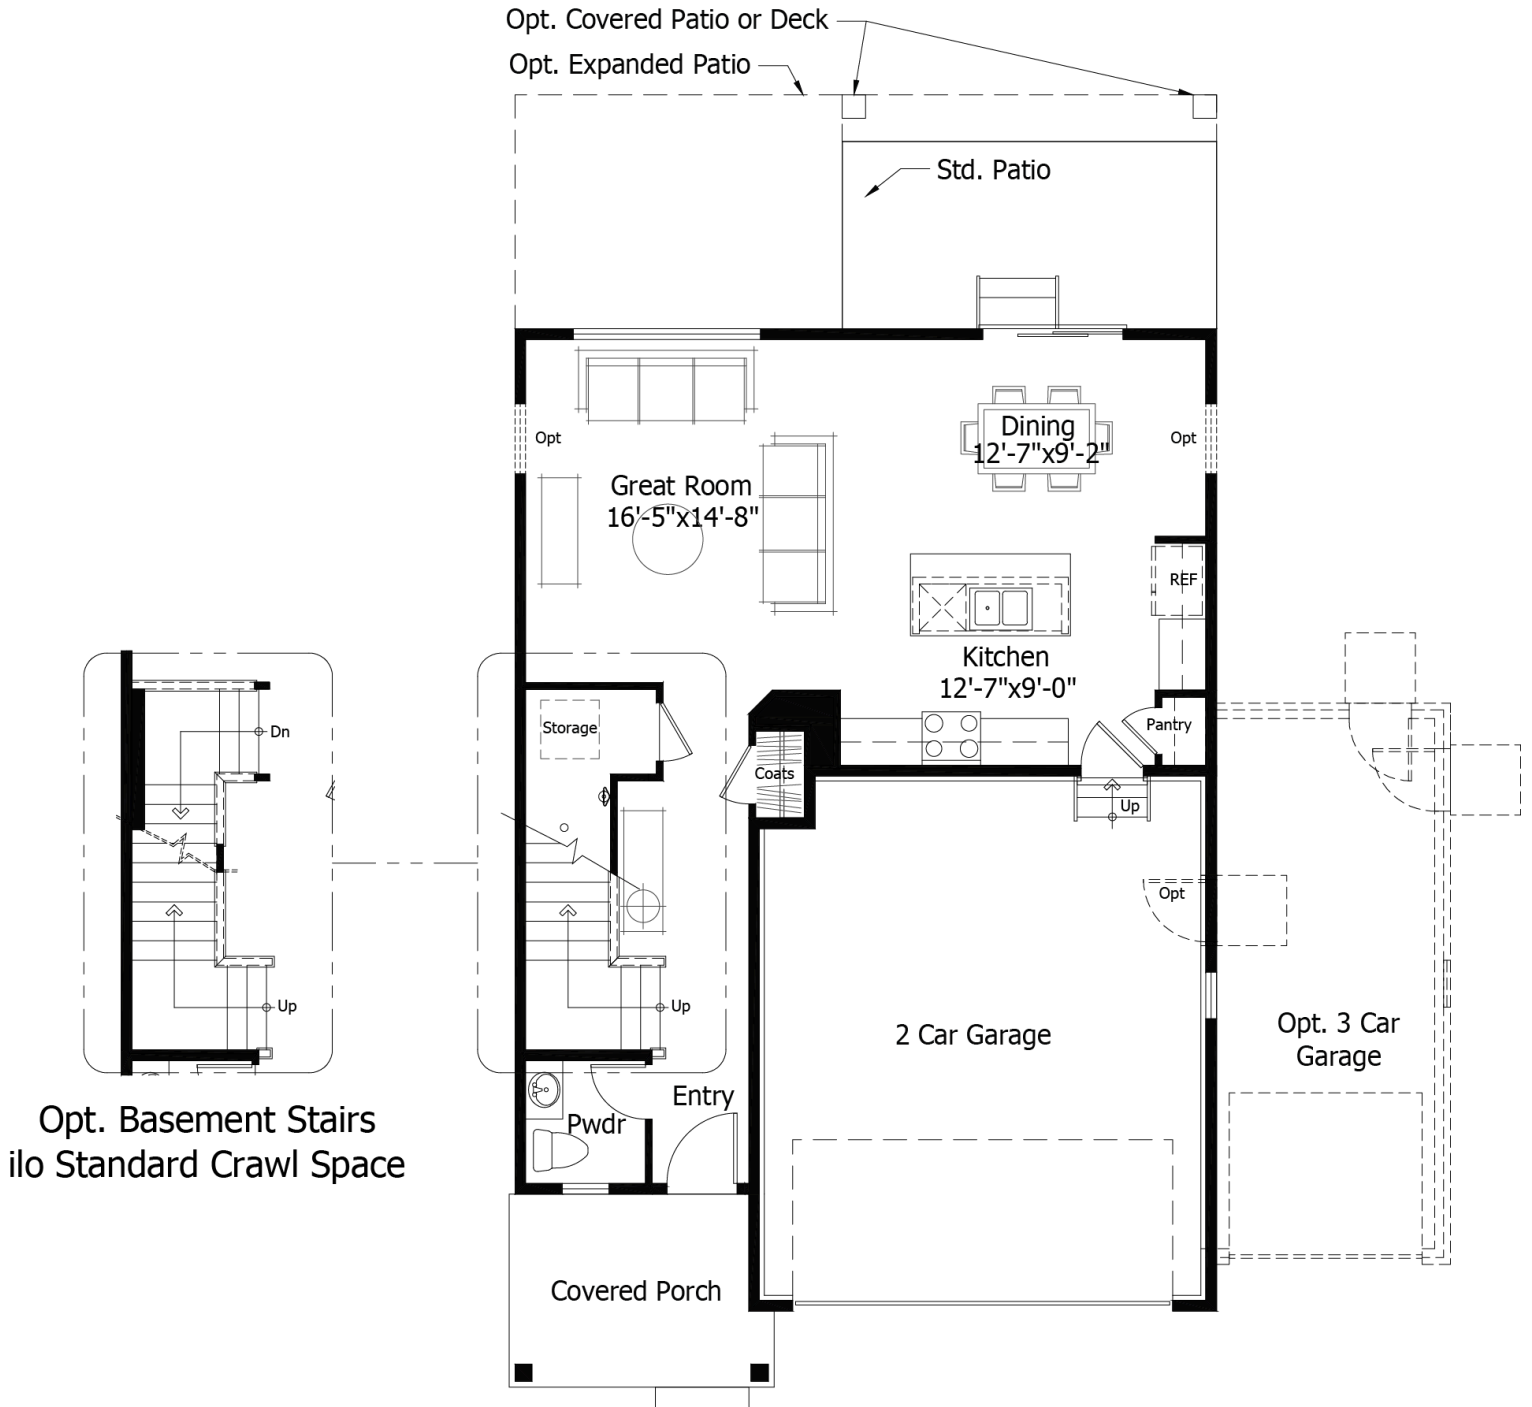

Single Family
Mountain
Monument Junction

Priced From
\$597,600

3 Elevations Available

-  **2** Bedrooms
-  **0** Bathrooms
-  **1,765+** Sq. Ft.
-  **2** Car Garage

All square footage is approximate. Renderings are artist's conceptions and may vary slightly from the actual home. Homes may be built in reverse of plans shown, depending on site conditions. Minor architectural changes may be made occasionally at the option of the builder. Please contact your Sales Consultant for details.

Single Family
Mountain
 Monument Junction

Main

All square footage is approximate. Renderings are artist's conceptions and may vary slightly from the actual home. Homes may be built in reverse of plans shown, depending on site conditions. Minor architectural changes may be made occasionally at the option of the builder. Please contact your Sales Consultant for details.

Single Family
Mountain
 Monument Junction

Upper

Opt. 2-Bedroom with Loft
 Upper Level Layout

All square footage is approximate. Renderings are artist's conceptions and may vary slightly from the actual home. Homes may be built in reverse of plans shown, depending on site conditions. Minor architectural changes may be made occasionally at the option of the builder. Please contact your Sales Consultant for details.

Lower

Opt. Basement
Pocket Office

Opt. Basement