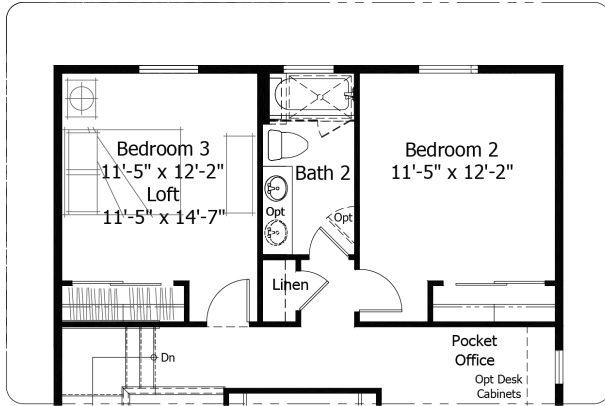

Single Family
Mountain
Monument Junction

Priced From
\$597,600

3 Elevations Available

-  **2** Bedrooms
-  **0** Bathrooms
-  **1,765+** Sq. Ft.
-  **2** Car Garage

All square footage is approximate. Renderings are artist's conceptions and may vary slightly from the actual home. Homes may be built in reverse of plans shown, depending on site conditions. Minor architectural changes may be made occasionally at the option of the builder. Please contact your Sales Consultant for details.

Single Family
Mountain
 Monument Junction

Main

All square footage is approximate. Renderings are artist's conceptions and may vary slightly from the actual home. Homes may be built in reverse of plans shown, depending on site conditions. Minor architectural changes may be made occasionally at the option of the builder. Please contact your Sales Consultant for details.

Single Family
Mountain
 Monument Junction

Upper

Opt. 2-Bedroom with Loft
 Upper Level Layout

All square footage is approximate. Renderings are artist's conceptions and may vary slightly from the actual home. Homes may be built in reverse of plans shown, depending on site conditions. Minor architectural changes may be made occasionally at the option of the builder. Please contact your Sales Consultant for details.

Lower

Opt. Basement
Pocket Office

Opt. Basement