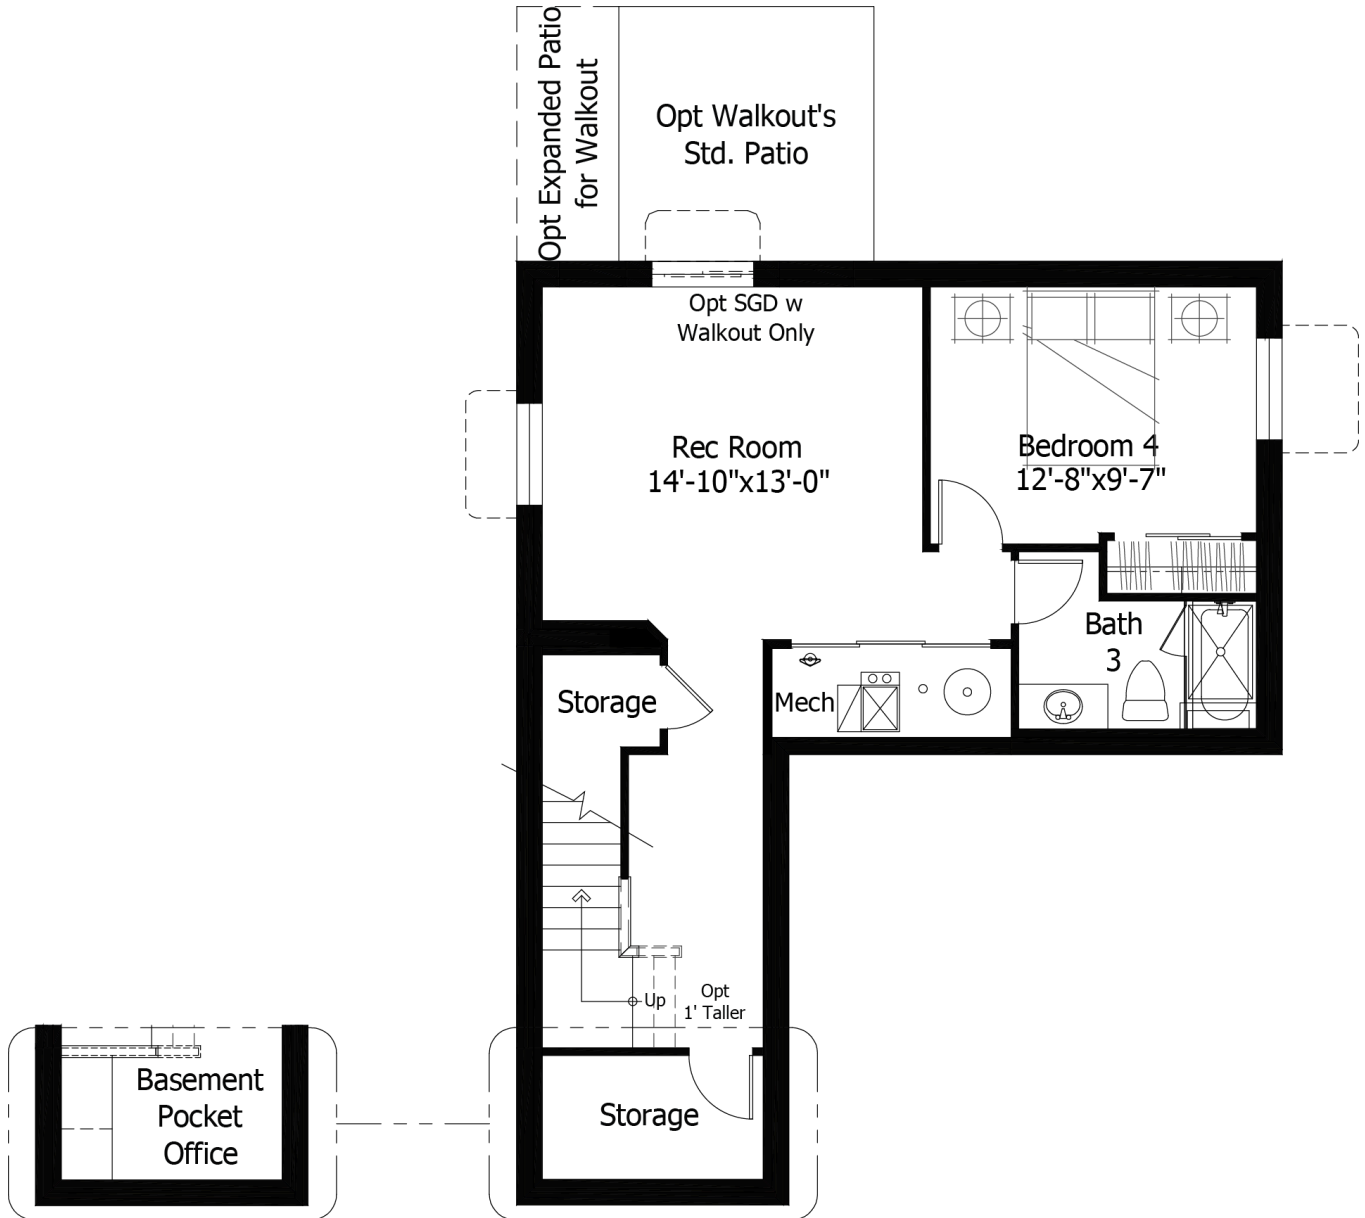

Single Family
Mountain
Monument Junction

Priced From
\$597,600

3 Elevations Available

-  **2** Bedrooms
-  **0** Bathrooms
-  **1,765+** Sq. Ft.
-  **2** Car Garage

All square footage is approximate. Renderings are artist's conceptions and may vary slightly from the actual home. Homes may be built in reverse of plans shown, depending on site conditions. Minor architectural changes may be made occasionally at the option of the builder. Please contact your Sales Consultant for details.

Single Family
Mountain
 Monument Junction

Main

All square footage is approximate. Renderings are artist's conceptions and may vary slightly from the actual home. Homes may be built in reverse of plans shown, depending on site conditions. Minor architectural changes may be made occasionally at the option of the builder. Please contact your Sales Consultant for details.

Single Family
Mountain
 Monument Junction

Upper

Opt. 2-Bedroom with Loft
 Upper Level Layout

All square footage is approximate. Renderings are artist's conceptions and may vary slightly from the actual home. Homes may be built in reverse of plans shown, depending on site conditions. Minor architectural changes may be made occasionally at the option of the builder. Please contact your Sales Consultant for details.

Lower

Opt. Basement
Pocket Office

Opt. Basement