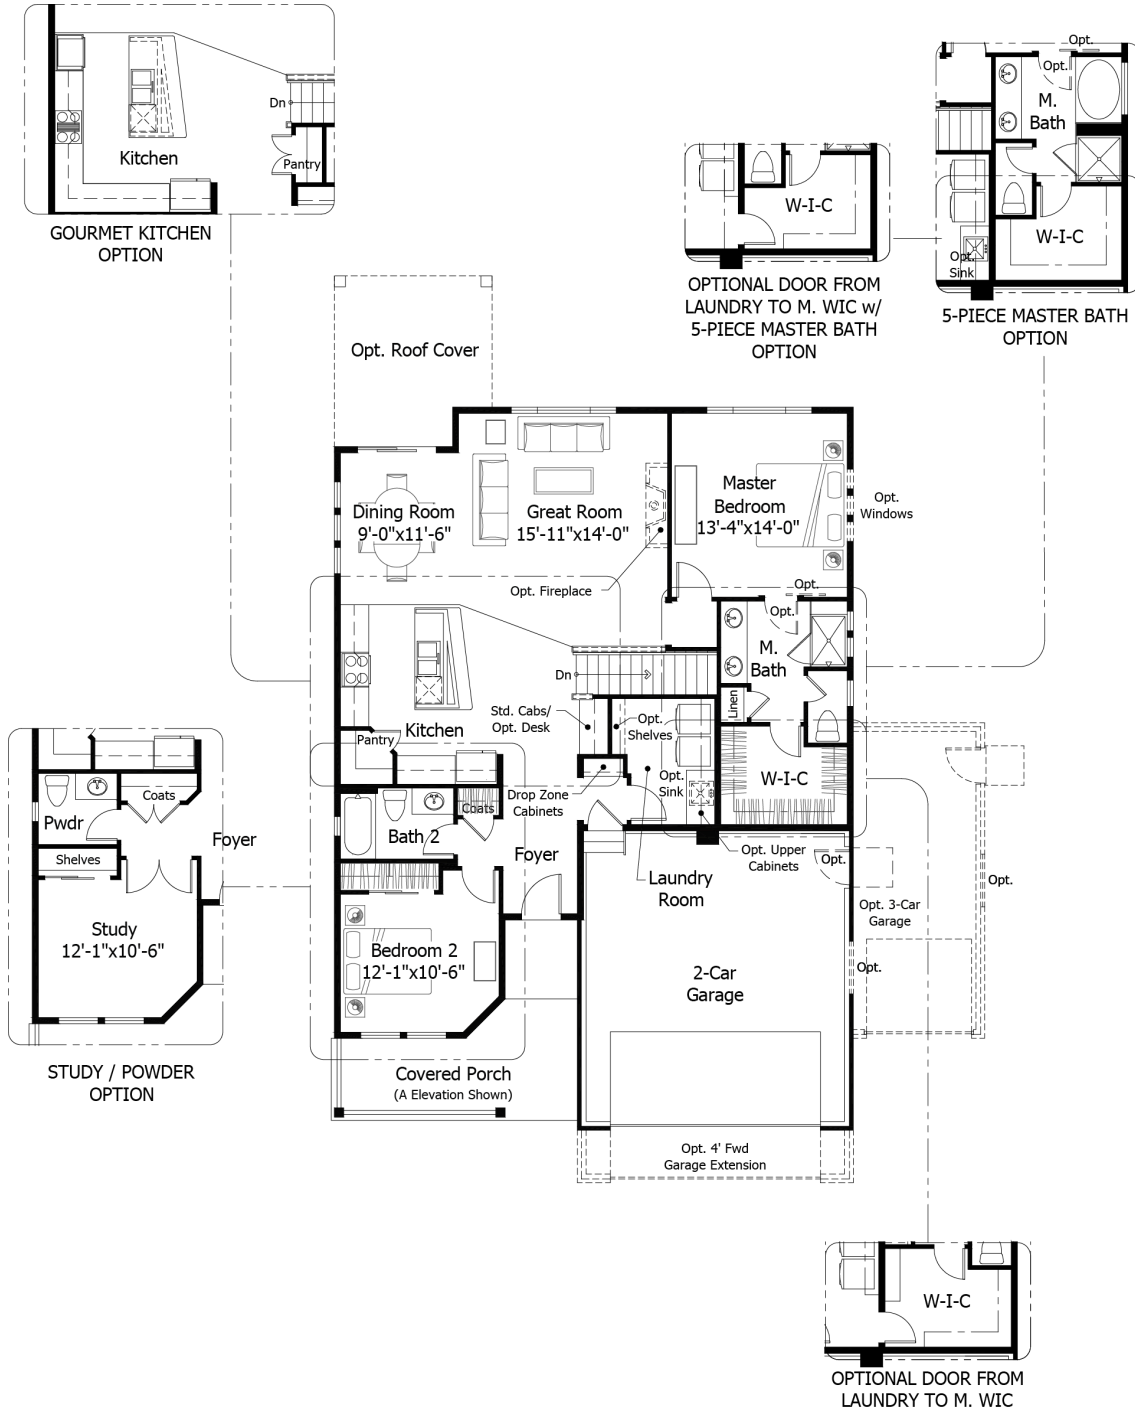

Main

All square footage is approximate. Renderings are artist's conceptions and may vary slightly from the actual home. Homes may be built in reverse of plans shown, depending on site conditions. Minor architectural changes may be made occasionally at the option of the builder. Please contact your Sales Consultant for details.