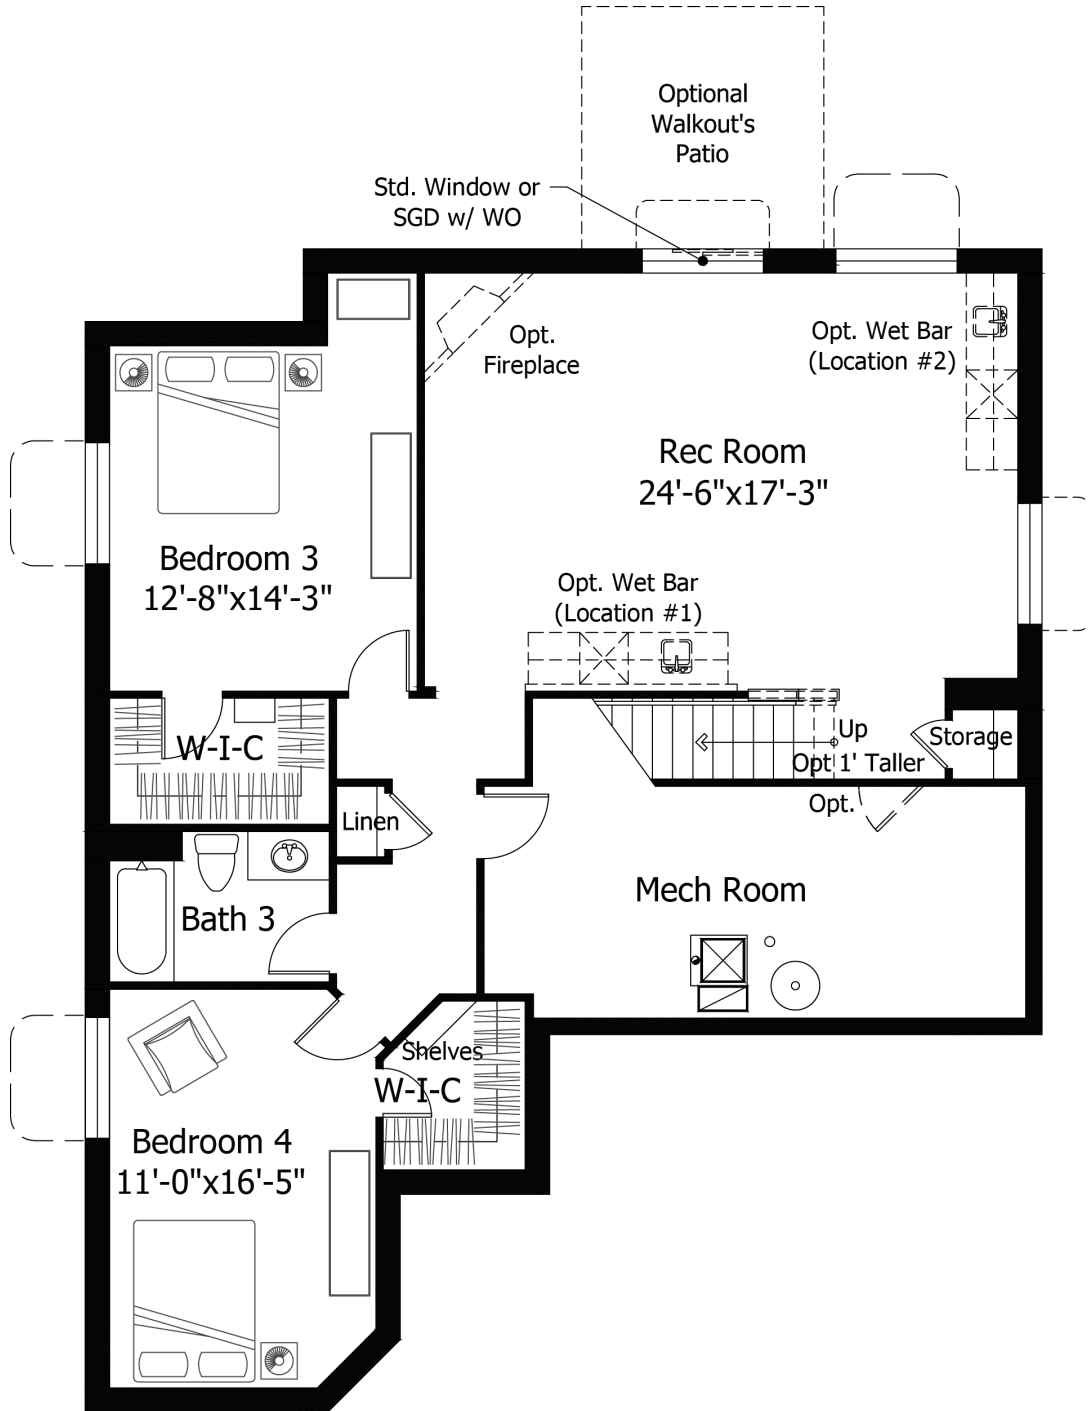

Single Family
Parade
Monument Junction

Priced From
\$606,200

2 Elevations Available

-  **1** Bedrooms
-  **0** Bathrooms
-  **2,978+** Sq. Ft.
-  **2** Car Garage

All square footage is approximate. Renderings are artist's conceptions and may vary slightly from the actual home. Homes may be built in reverse of plans shown, depending on site conditions. Minor architectural changes may be made occasionally at the option of the builder. Please contact your Sales Consultant for details.

Lower

All square footage is approximate. Renderings are artist's conceptions and may vary slightly from the actual home. Homes may be built in reverse of plans shown, depending on site conditions. Minor architectural changes may be made occasionally at the option of the builder. Please contact your Sales Consultant for details.