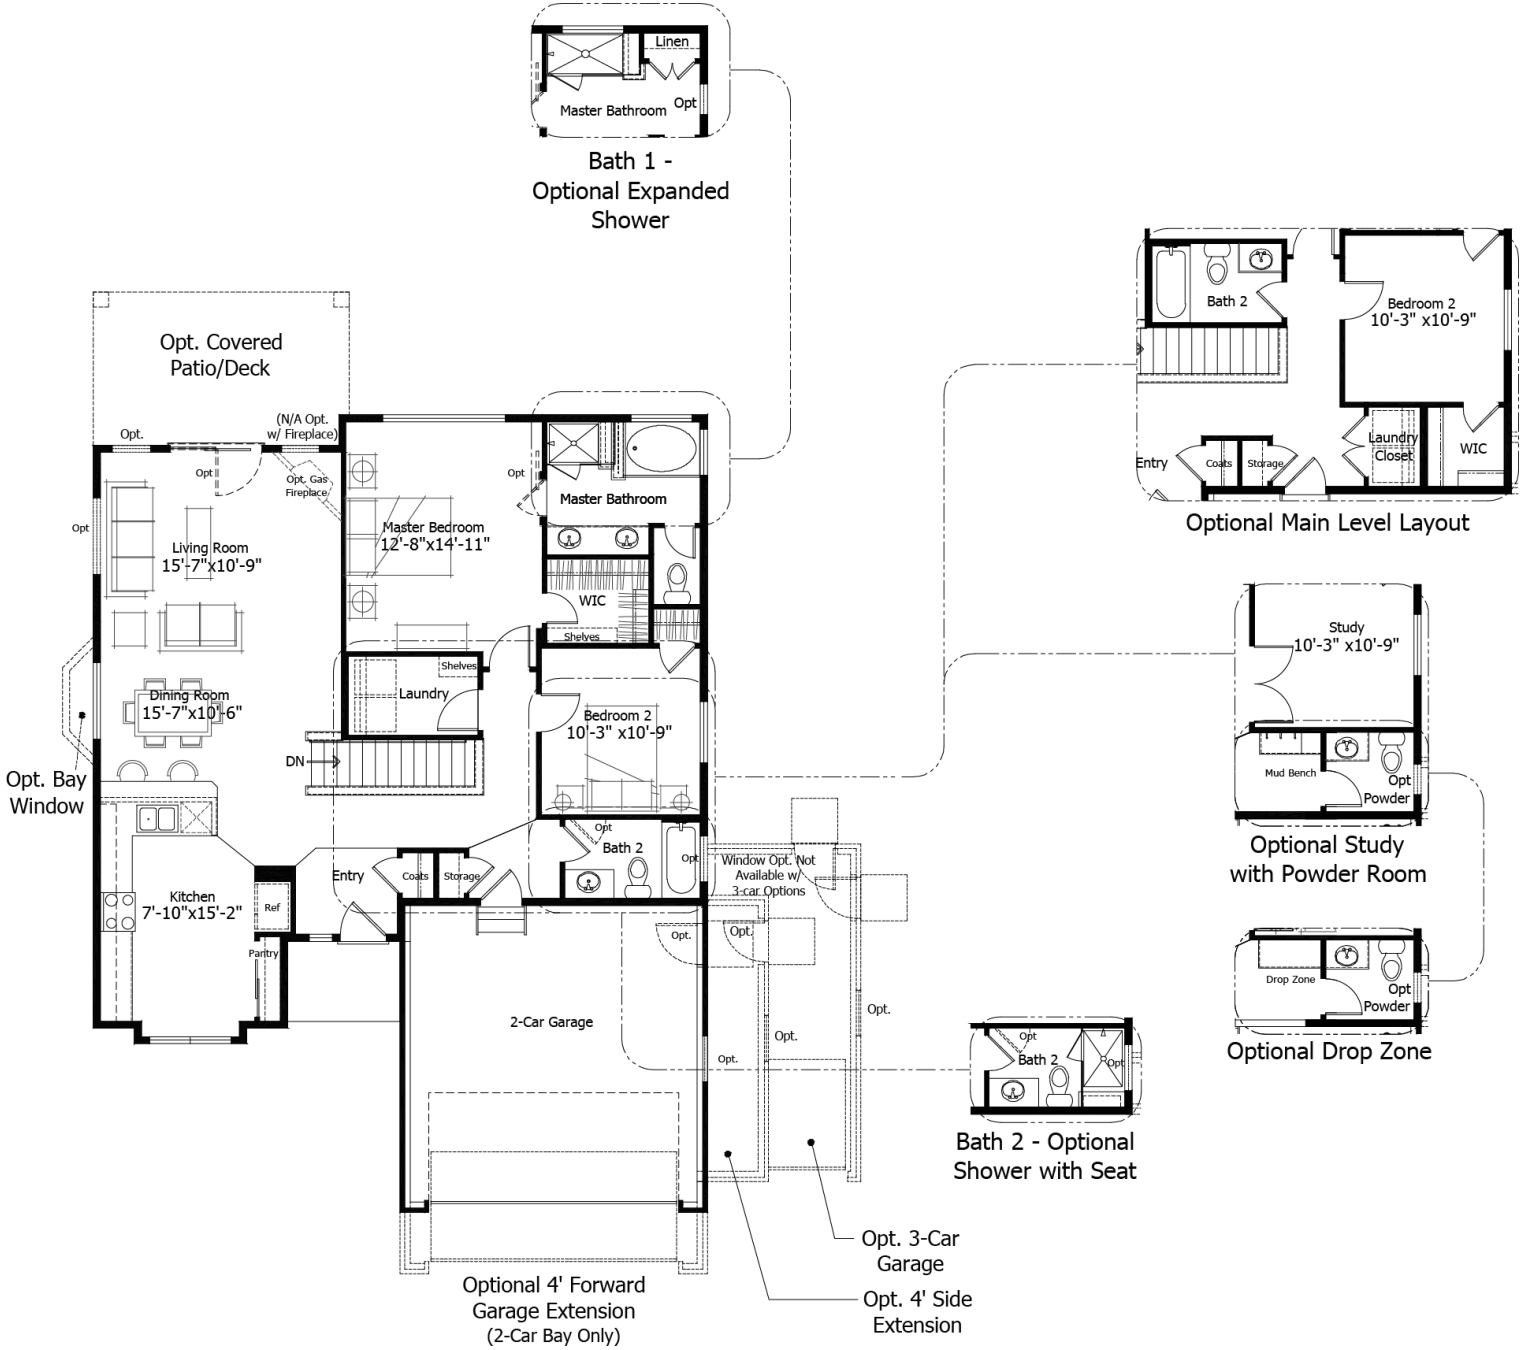

Single Family
Providence II
Monument Junction

Priced From
\$570,500

4 Elevations Available

-  **2** Bedrooms
-  **0** Bathrooms
-  **2,744+** Sq. Ft.
-  **2** Car Garage

All square footage is approximate. Renderings are artist's conceptions and may vary slightly from the actual home. Homes may be built in reverse of plans shown, depending on site conditions. Minor architectural changes may be made occasionally at the option of the builder. Please contact your Sales Consultant for details.

Single Family
Providence II
 Monument Junction

Main

All square footage is approximate. Renderings are artist's conceptions and may vary slightly from the actual home. Homes may be built in reverse of plans shown, depending on site conditions. Minor architectural changes may be made occasionally at the option of the builder. Please contact your Sales Consultant for details.

Single Family
Providence II
 Monument Junction

Lower

All square footage is approximate. Renderings are artist's conceptions and may vary slightly from the actual home. Homes may be built in reverse of plans shown, depending on site conditions. Minor architectural changes may be made occasionally at the option of the builder. Please contact your Sales Consultant for details.