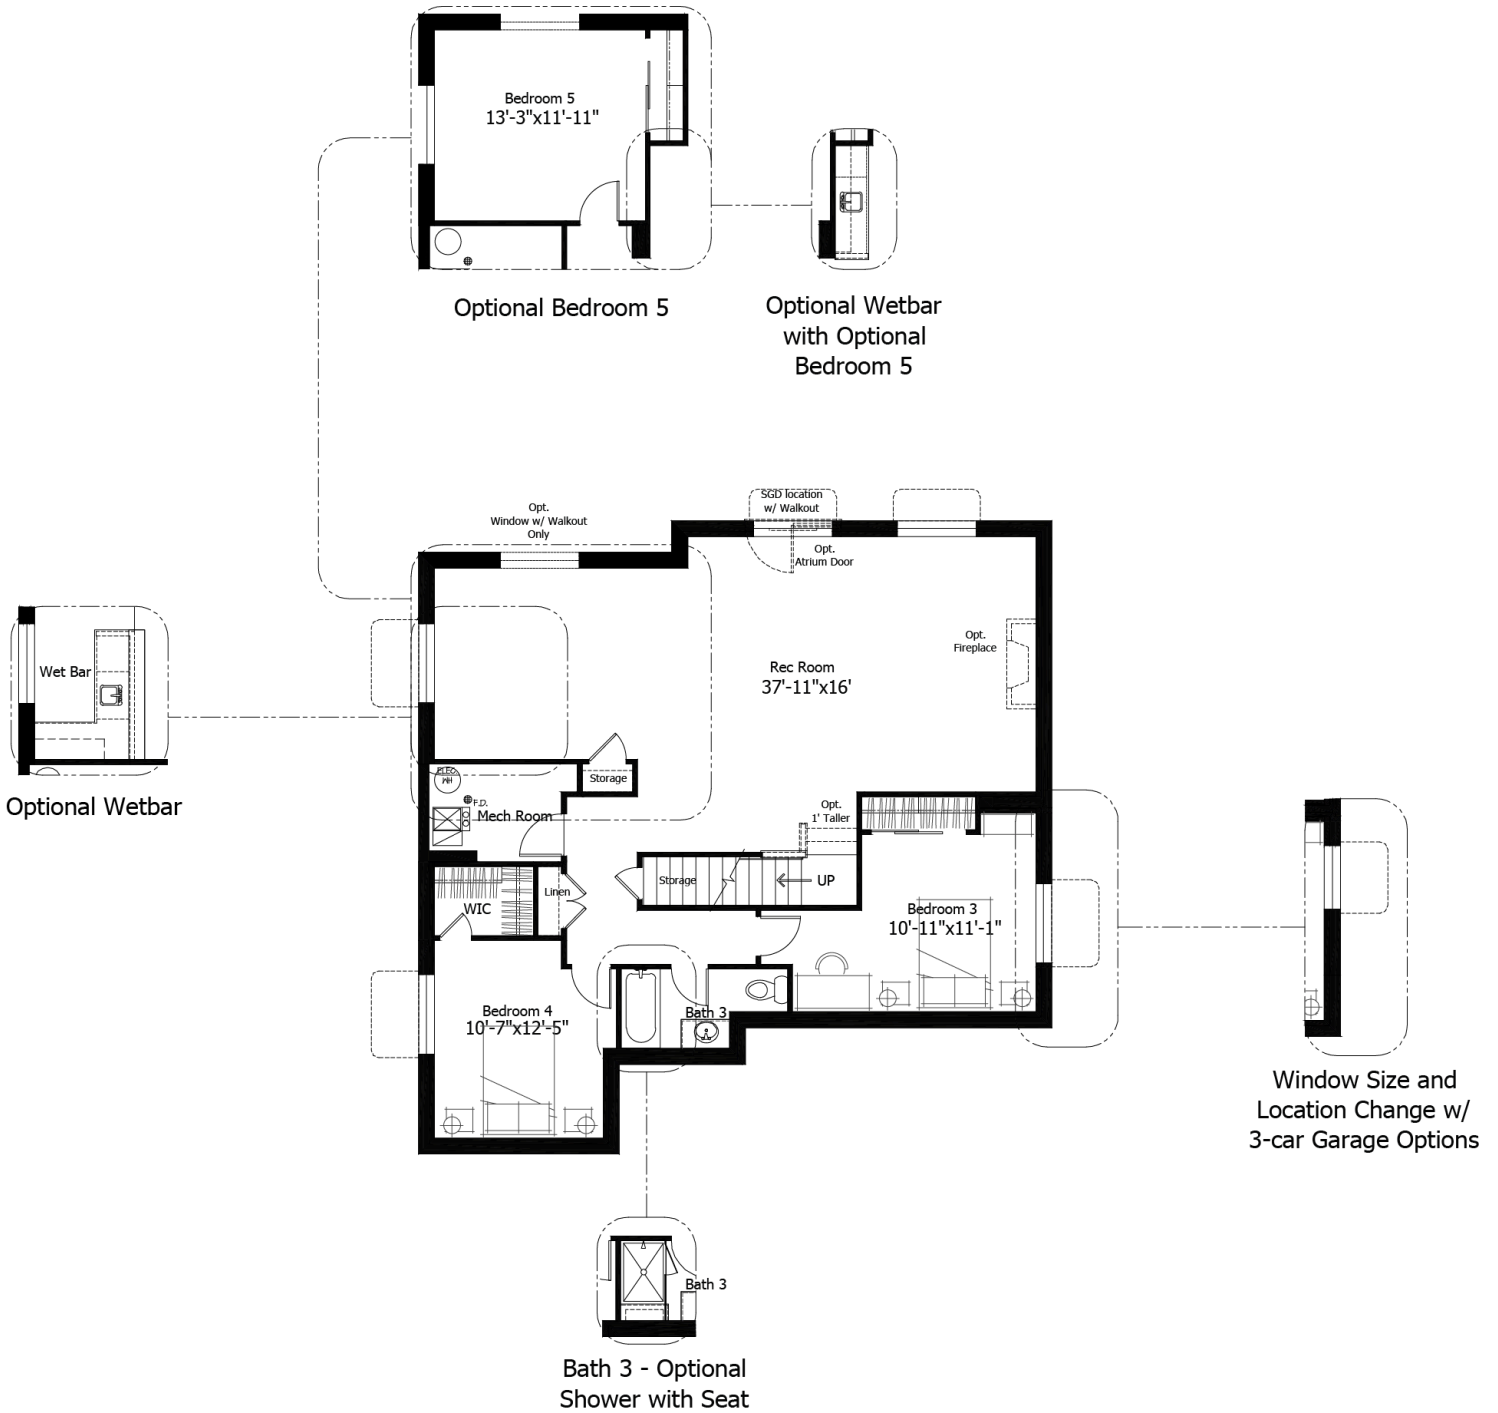

Single Family
Providence II
Monument Junction

Priced From
\$570,500

4 Elevations Available

-  **2** Bedrooms
-  **0** Bathrooms
-  **2,744+** Sq. Ft.
-  **2** Car Garage

All square footage is approximate. Renderings are artist's conceptions and may vary slightly from the actual home. Homes may be built in reverse of plans shown, depending on site conditions. Minor architectural changes may be made occasionally at the option of the builder. Please contact your Sales Consultant for details.

Single Family
Providence II
 Monument Junction

Main

All square footage is approximate. Renderings are artist's conceptions and may vary slightly from the actual home. Homes may be built in reverse of plans shown, depending on site conditions. Minor architectural changes may be made occasionally at the option of the builder. Please contact your Sales Consultant for details.

Single Family
Providence II
 Monument Junction

Lower

All square footage is approximate. Renderings are artist's conceptions and may vary slightly from the actual home. Homes may be built in reverse of plans shown, depending on site conditions. Minor architectural changes may be made occasionally at the option of the builder. Please contact your Sales Consultant for details.