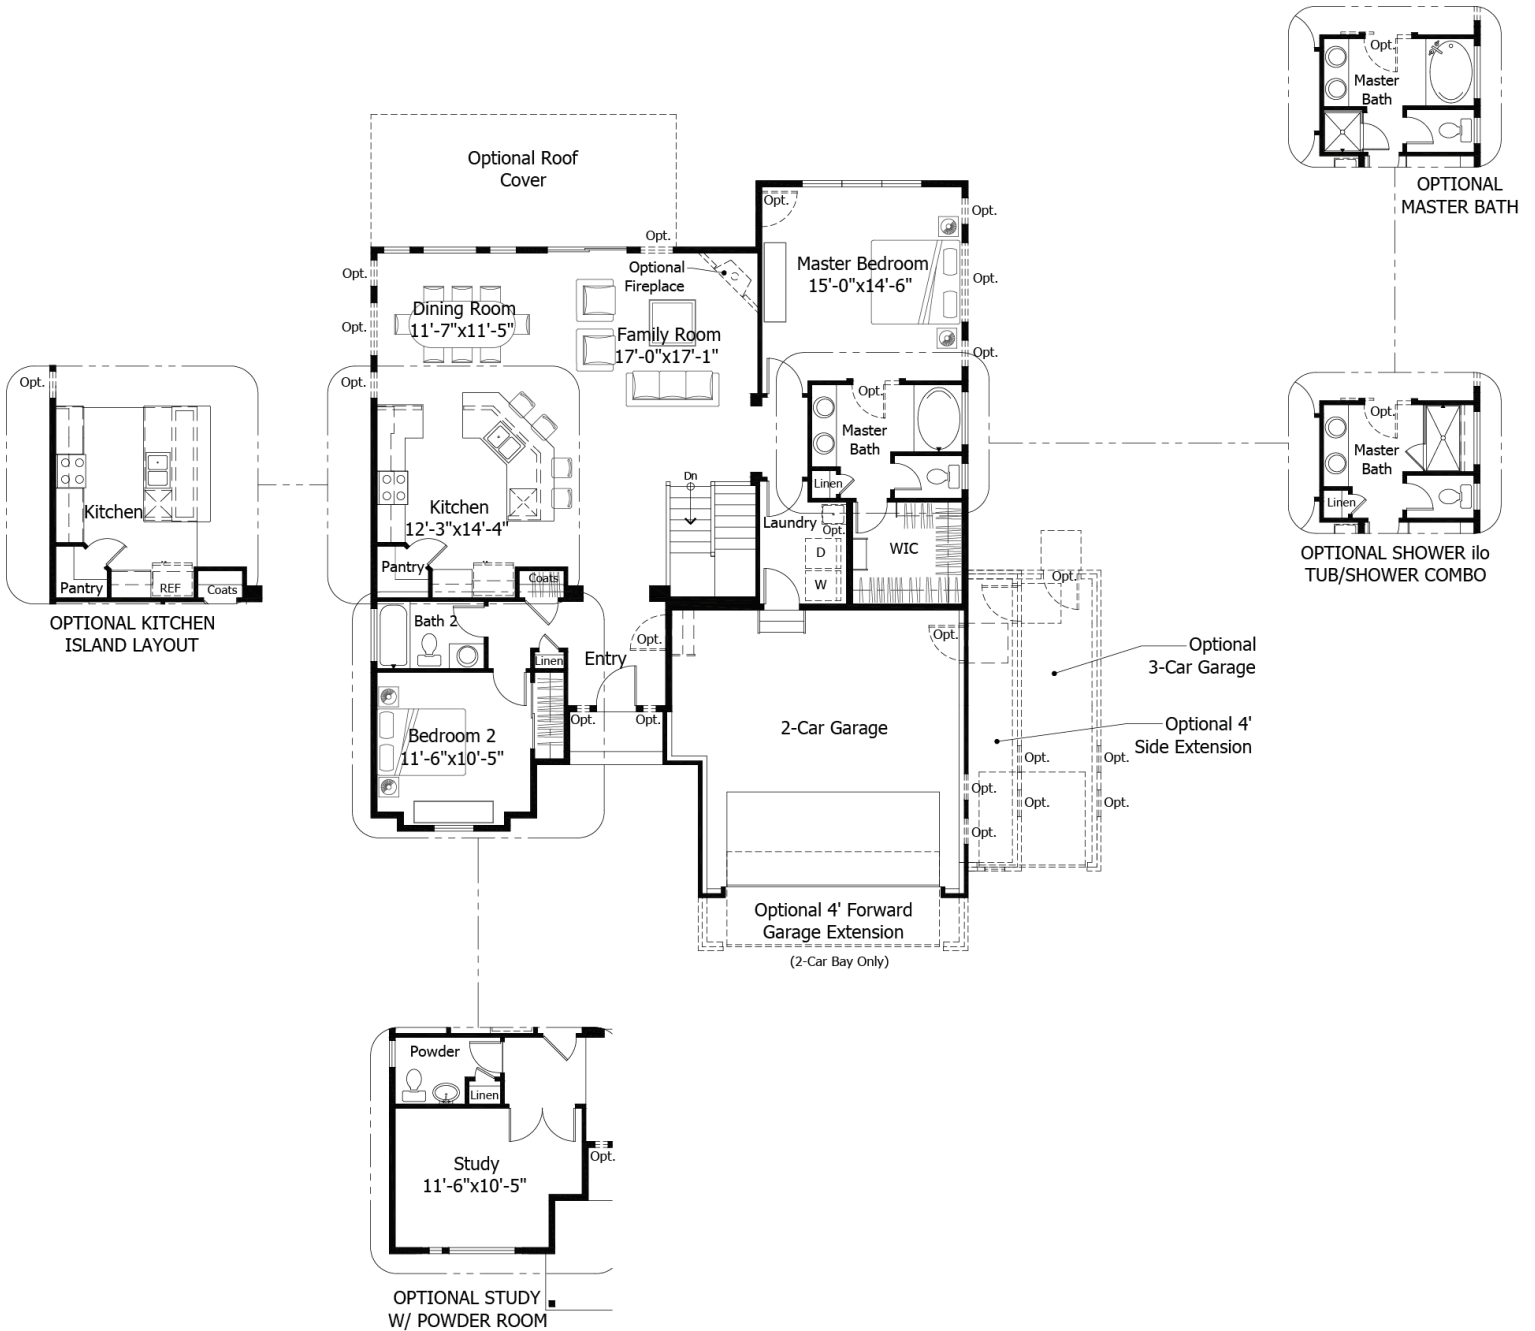

Single Family
Rosewood
Monument Junction

Priced From
\$597,800

4 Elevations Available

-  **1** Bedrooms
-  **0** Bathrooms
-  **3,188+** Sq. Ft.
-  **2** Car Garage

All square footage is approximate. Renderings are artist's conceptions and may vary slightly from the actual home. Homes may be built in reverse of plans shown, depending on site conditions. Minor architectural changes may be made occasionally at the option of the builder. Please contact your Sales Consultant for details.

Single Family
Rosewood
 Monument Junction

Lower

All square footage is approximate. Renderings are artist's conceptions and may vary slightly from the actual home. Homes may be built in reverse of plans shown, depending on site conditions. Minor architectural changes may be made occasionally at the option of the builder. Please contact your Sales Consultant for details.

Single Family
Rosewood
 Monument Junction

Main

All square footage is approximate. Renderings are artist's conceptions and may vary slightly from the actual home. Homes may be built in reverse of plans shown, depending on site conditions. Minor architectural changes may be made occasionally at the option of the builder. Please contact your Sales Consultant for details.