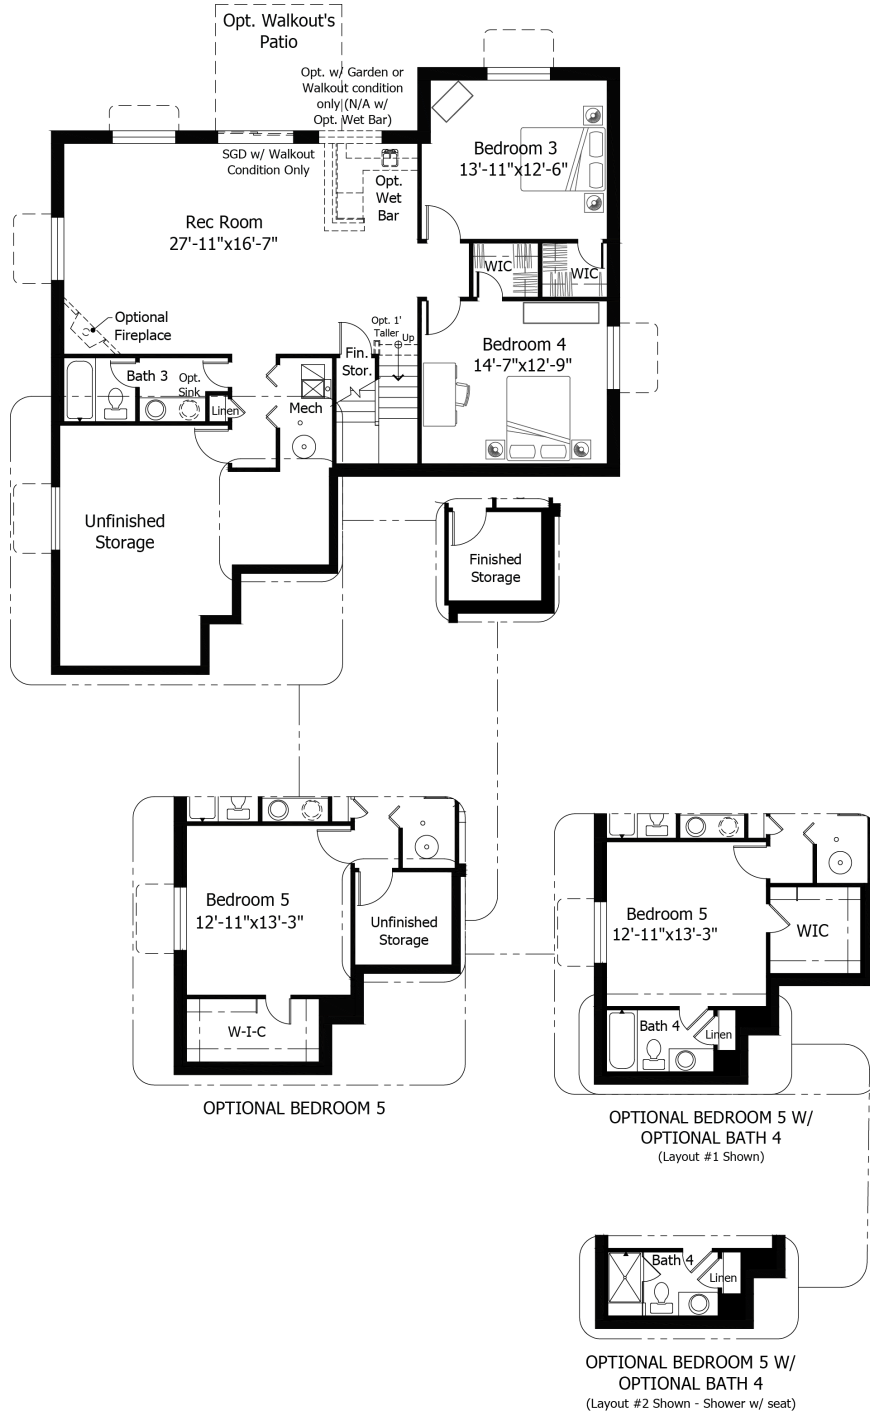

Single Family
Rosewood
Monument Junction

Priced From
\$597,800

4 Elevations Available

-  **1** Bedrooms
-  **0** Bathrooms
-  **3,188+** Sq. Ft.
-  **2** Car Garage

All square footage is approximate. Renderings are artist's conceptions and may vary slightly from the actual home. Homes may be built in reverse of plans shown, depending on site conditions. Minor architectural changes may be made occasionally at the option of the builder. Please contact your Sales Consultant for details.

Single Family
Rosewood
 Monument Junction

Lower

All square footage is approximate. Renderings are artist's conceptions and may vary slightly from the actual home. Homes may be built in reverse of plans shown, depending on site conditions. Minor architectural changes may be made occasionally at the option of the builder. Please contact your Sales Consultant for details.

Single Family
Rosewood
 Monument Junction

Main

All square footage is approximate. Renderings are artist's conceptions and may vary slightly from the actual home. Homes may be built in reverse of plans shown, depending on site conditions. Minor architectural changes may be made occasionally at the option of the builder. Please contact your Sales Consultant for details.