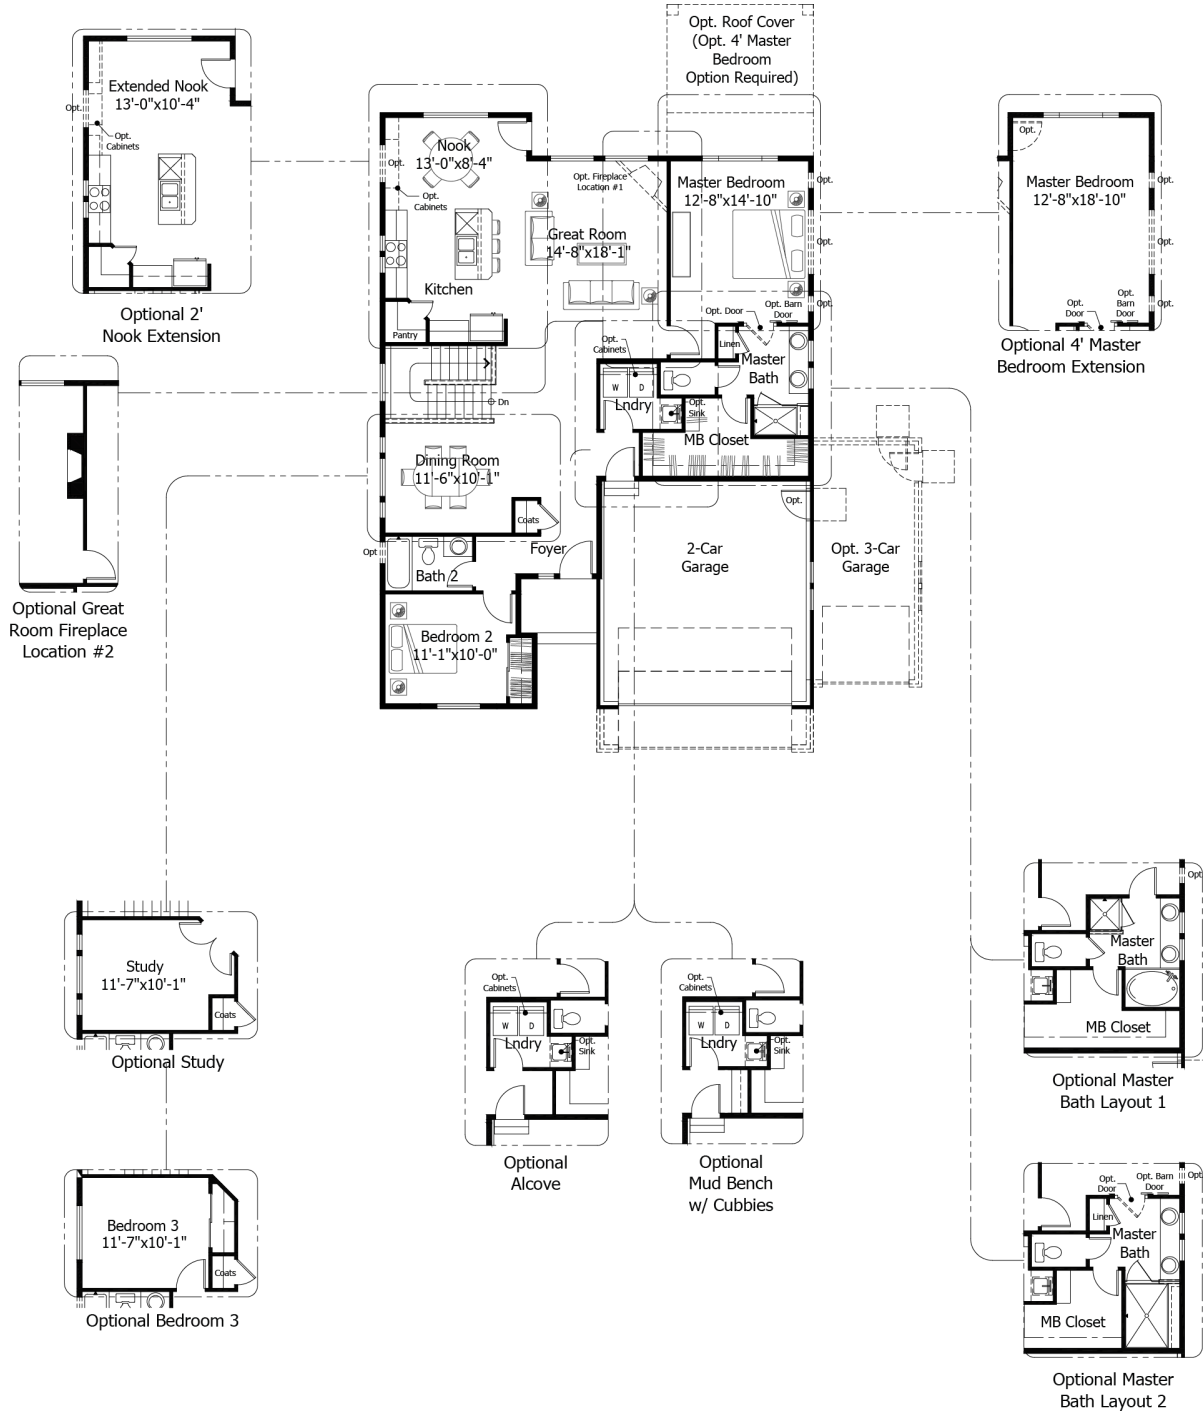

Single Family  
**Savannah**  
Monument Junction

Priced From  
**\$611,000**

**4 Elevations Available**

-  **2** Bedrooms
-  **0** Bathrooms
-  **3,216+** Sq. Ft.
-  **2** Car Garage

All square footage is approximate. Renderings are artist's conceptions and may vary slightly from the actual home. Homes may be built in reverse of plans shown, depending on site conditions. Minor architectural changes may be made occasionally at the option of the builder. Please contact your Sales Consultant for details.

Single Family  
**Savannah**  
Monument Junction

Lower

All square footage is approximate. Renderings are artist's conceptions and may vary slightly from the actual home. Homes may be built in reverse of plans shown, depending on site conditions. Minor architectural changes may be made occasionally at the option of the builder. Please contact your Sales Consultant for details.

Main

All square footage is approximate. Renderings are artist's conceptions and may vary slightly from the actual home. Homes may be built in reverse of plans shown, depending on site conditions. Minor architectural changes may be made occasionally at the option of the builder. Please contact your Sales Consultant for details.