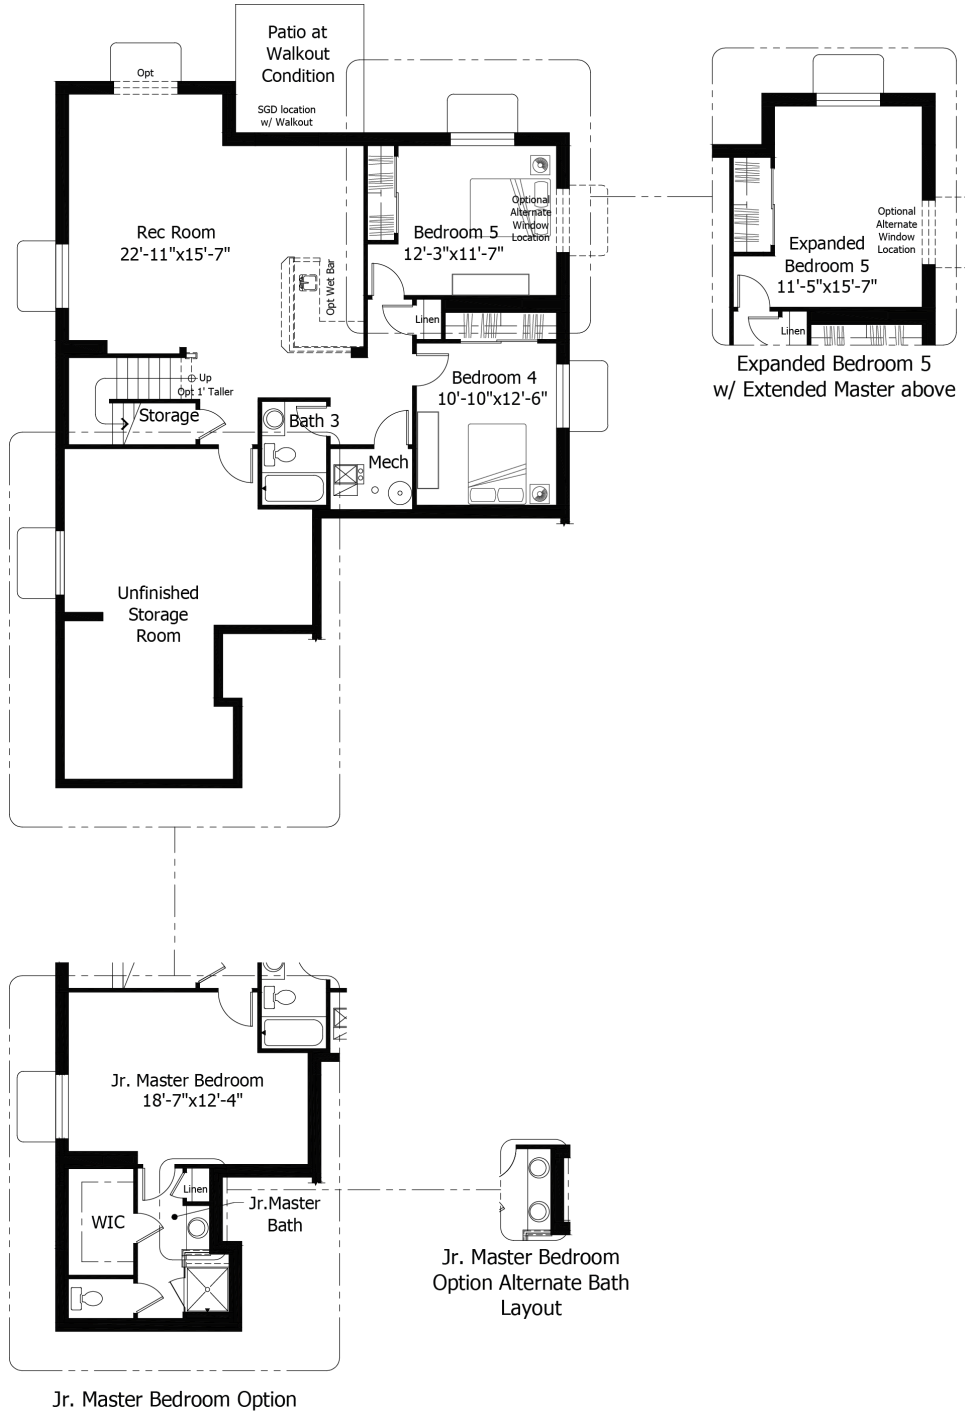

Single Family  
**Savannah**  
Monument Junction

Priced From  
**\$611,000**

**4 Elevations Available**

-  **2** Bedrooms
-  **0** Bathrooms
-  **3,216+** Sq. Ft.
-  **2** Car Garage

All square footage is approximate. Renderings are artist's conceptions and may vary slightly from the actual home. Homes may be built in reverse of plans shown, depending on site conditions. Minor architectural changes may be made occasionally at the option of the builder. Please contact your Sales Consultant for details.

Single Family  
**Savannah**  
Monument Junction

Lower

All square footage is approximate. Renderings are artist's conceptions and may vary slightly from the actual home. Homes may be built in reverse of plans shown, depending on site conditions. Minor architectural changes may be made occasionally at the option of the builder. Please contact your Sales Consultant for details.