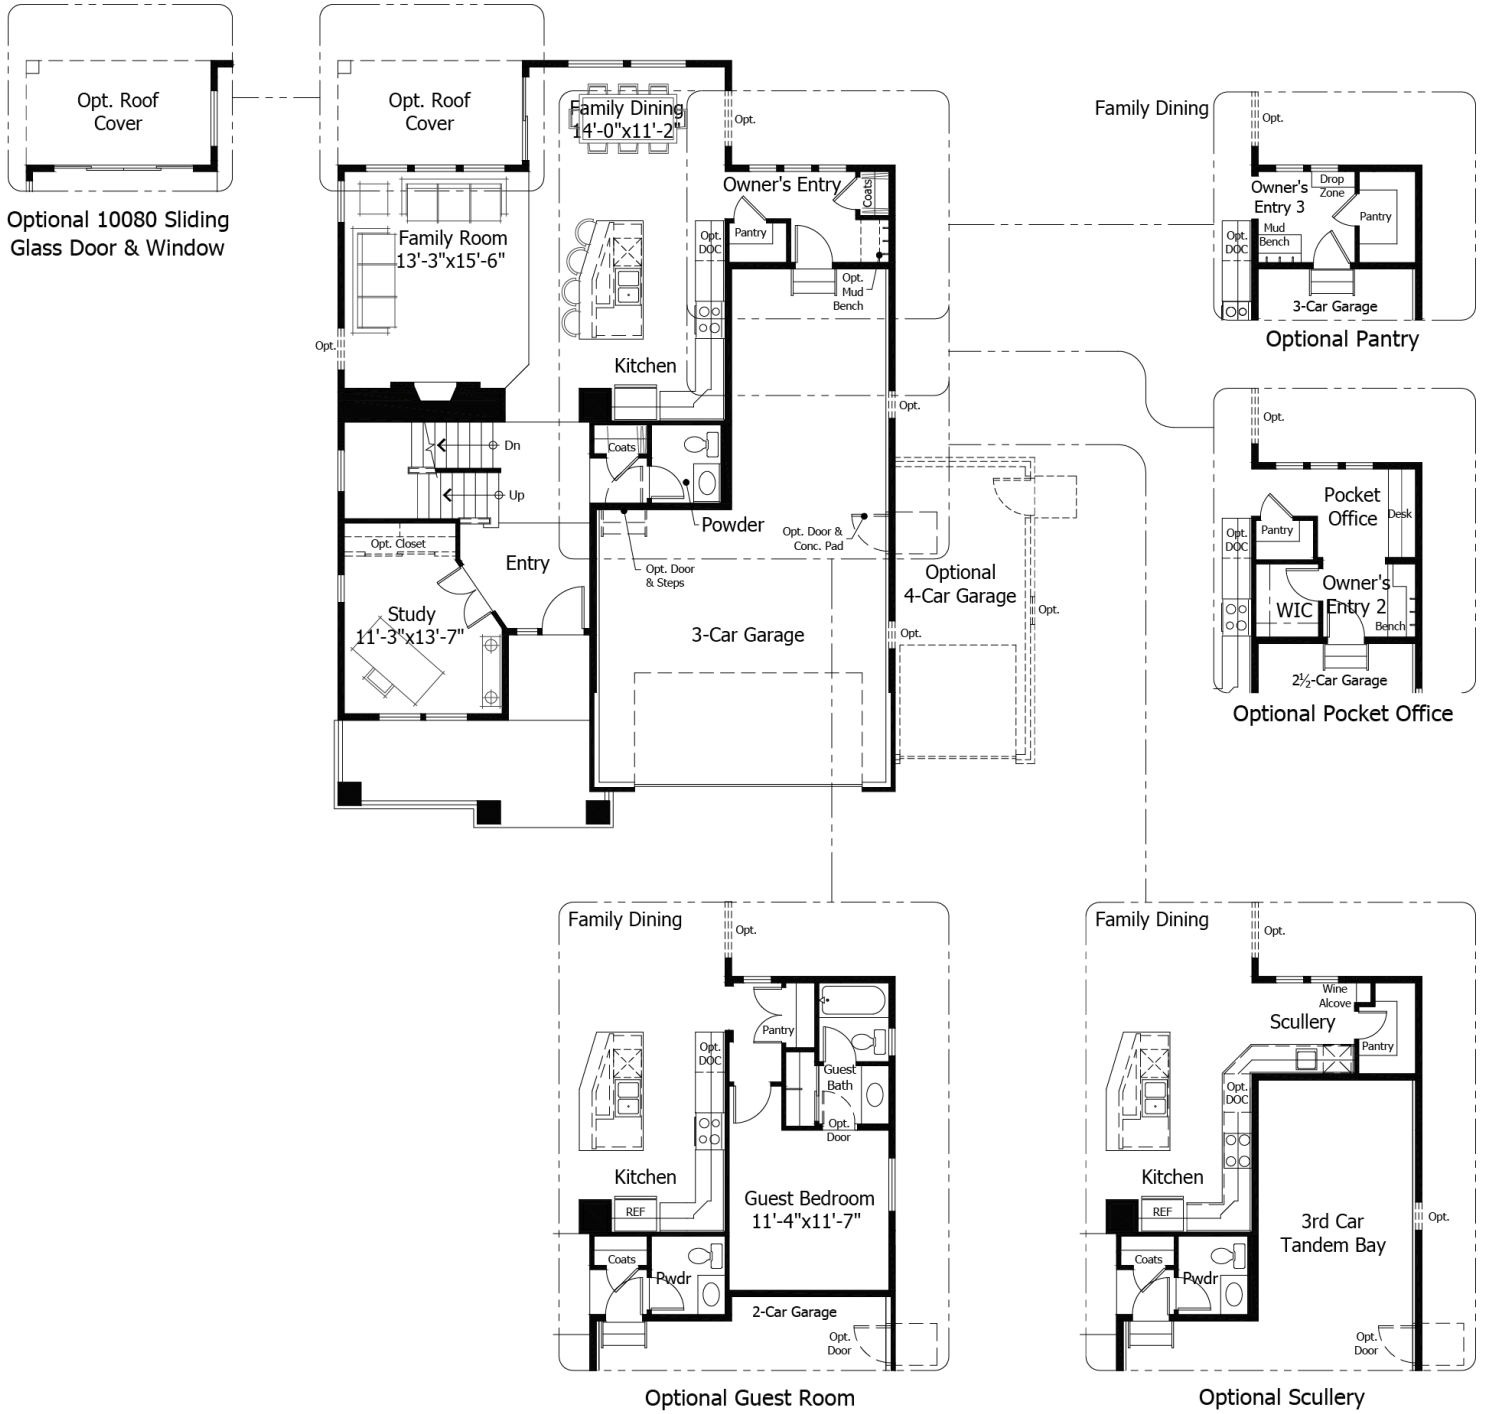

Single Family  
**Somerset**  
Monument Junction

Priced From  
**\$698,500**

**3 Elevations Available**

-  **3** Bedrooms
-  **0** Bathrooms
-  **3,867+** Sq. Ft.
-  **3** Car Garage

All square footage is approximate. Renderings are artist's conceptions and may vary slightly from the actual home. Homes may be built in reverse of plans shown, depending on site conditions. Minor architectural changes may be made occasionally at the option of the builder. Please contact your Sales Consultant for details.

Lower

All square footage is approximate. Renderings are artist's conceptions and may vary slightly from the actual home. Homes may be built in reverse of plans shown, depending on site conditions. Minor architectural changes may be made occasionally at the option of the builder. Please contact your Sales Consultant for details.

Single Family  
**Somerset**  
 Monument Junction

Main

All square footage is approximate. Renderings are artist's conceptions and may vary slightly from the actual home. Homes may be built in reverse of plans shown, depending on site conditions. Minor architectural changes may be made occasionally at the option of the builder. Please contact your Sales Consultant for details.