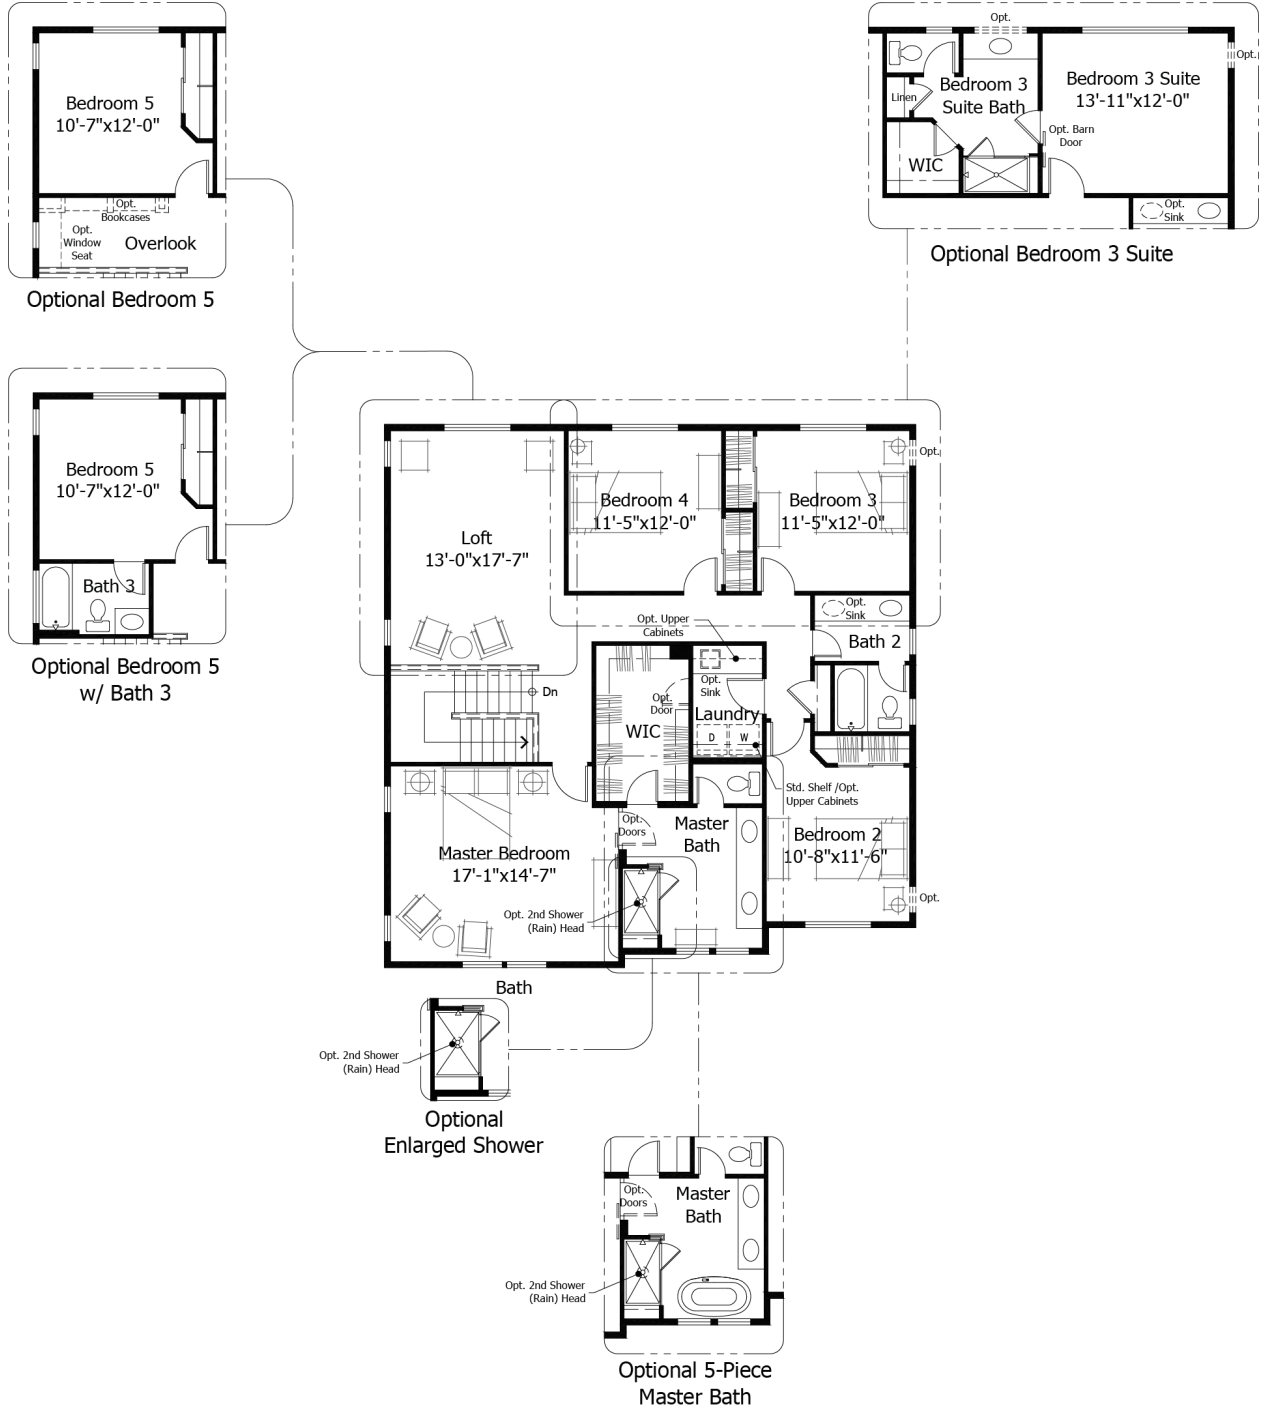

Upper

All square footage is approximate. Renderings are artist's conceptions and may vary slightly from the actual home. Homes may be built in reverse of plans shown, depending on site conditions. Minor architectural changes may be made occasionally at the option of the builder. Please contact your Sales Consultant for details.