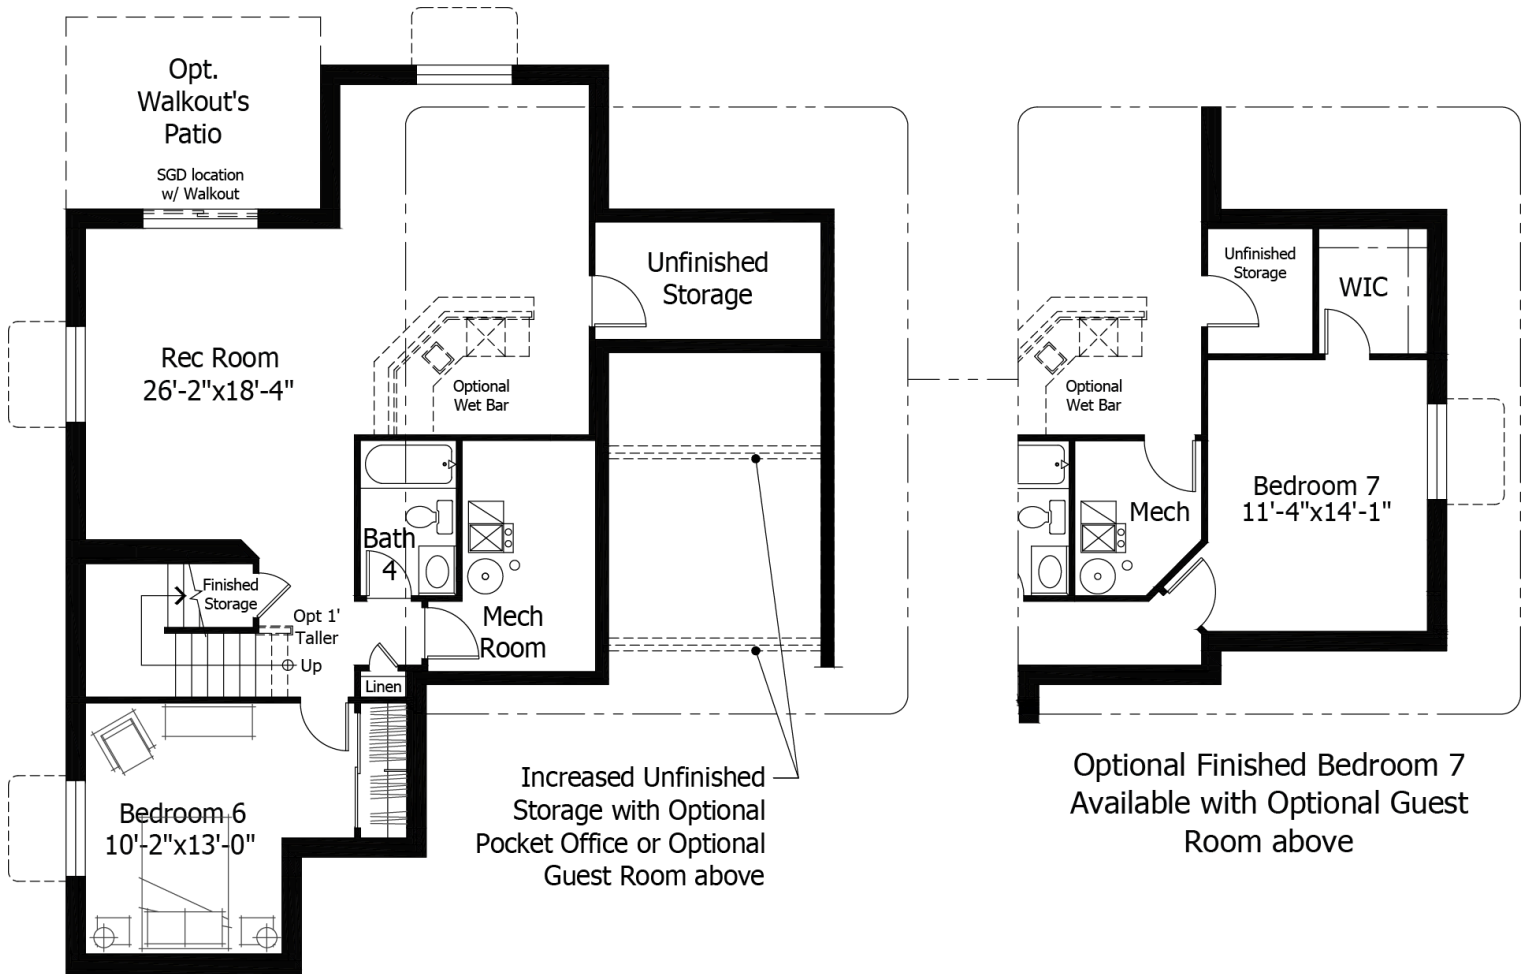

Single Family  
**Somerset**  
Monument Junction

Priced From  
**\$698,500**

**3 Elevations Available**

-  **3** Bedrooms
-  **0** Bathrooms
-  **3,867+** Sq. Ft.
-  **3** Car Garage

All square footage is approximate. Renderings are artist's conceptions and may vary slightly from the actual home. Homes may be built in reverse of plans shown, depending on site conditions. Minor architectural changes may be made occasionally at the option of the builder. Please contact your Sales Consultant for details.

Lower

All square footage is approximate. Renderings are artist's conceptions and may vary slightly from the actual home. Homes may be built in reverse of plans shown, depending on site conditions. Minor architectural changes may be made occasionally at the option of the builder. Please contact your Sales Consultant for details.

Single Family  
**Somerset**  
 Monument Junction

Main

All square footage is approximate. Renderings are artist's conceptions and may vary slightly from the actual home. Homes may be built in reverse of plans shown, depending on site conditions. Minor architectural changes may be made occasionally at the option of the builder. Please contact your Sales Consultant for details.