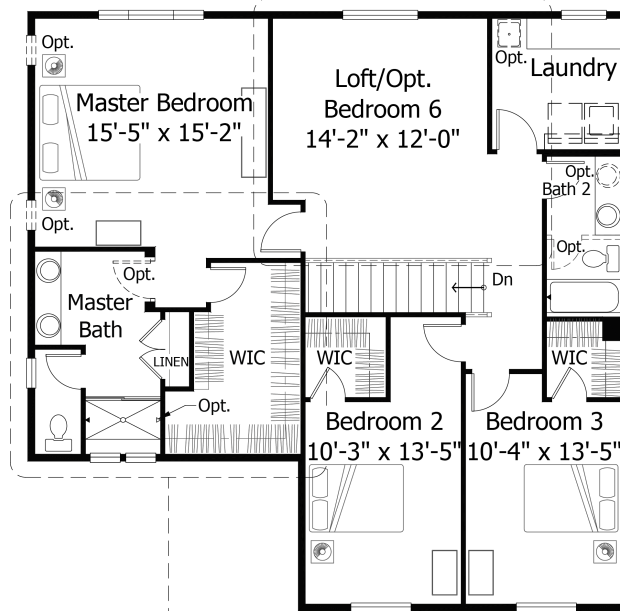

Single Family
Summit
Monument Junction

Priced From
\$662,600

2 Elevations Available

-  **3** Bedrooms
-  **0** Bathrooms
-  **3,932+** Sq. Ft.
-  **2** Car Garage

All square footage is approximate. Renderings are artist's conceptions and may vary slightly from the actual home. Homes may be built in reverse of plans shown, depending on site conditions. Minor architectural changes may be made occasionally at the option of the builder. Please contact your Sales Consultant for details.

Main

All square footage is approximate. Renderings are artist's conceptions and may vary slightly from the actual home. Homes may be built in reverse of plans shown, depending on site conditions. Minor architectural changes may be made occasionally at the option of the builder. Please contact your Sales Consultant for details.

Upper

Opt. Bedroom
 6 ilo Loft

Optional Master
 Bath Layout

All square footage is approximate. Renderings are artist's conceptions and may vary slightly from the actual home. Homes may be built in reverse of plans shown, depending on site conditions. Minor architectural changes may be made occasionally at the option of the builder. Please contact your Sales Consultant for details.