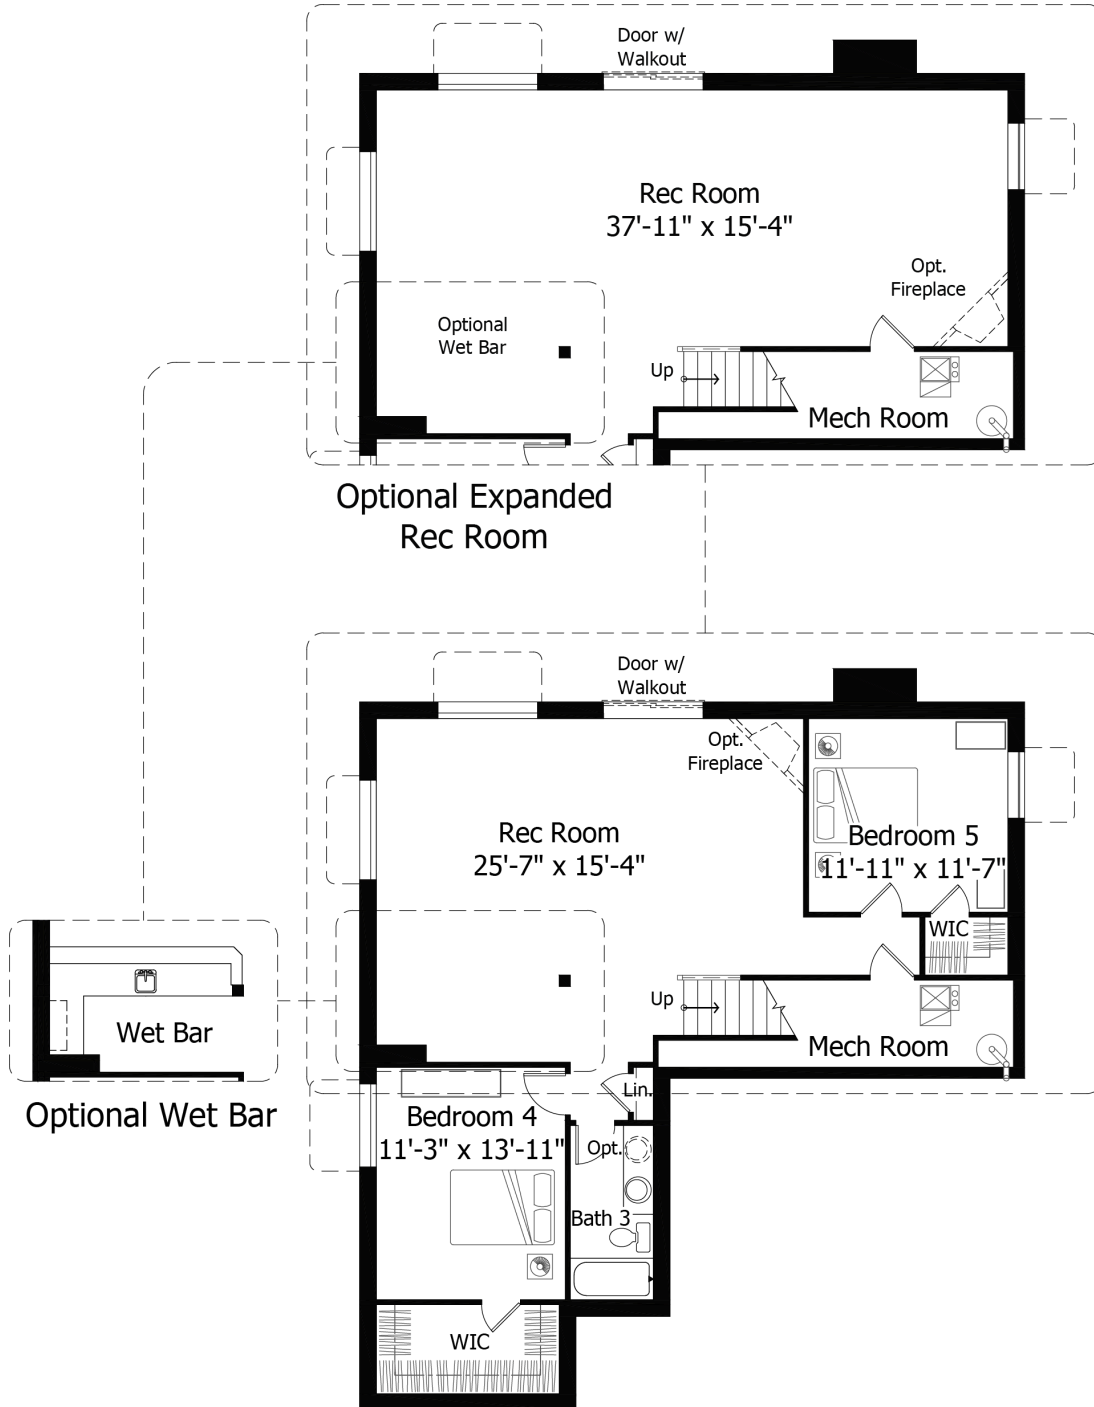

Single Family
Summit
Monument Junction

Priced From
\$662,600

2 Elevations Available

-  **3** Bedrooms
-  **0** Bathrooms
-  **3,932+** Sq. Ft.
-  **2** Car Garage

All square footage is approximate. Renderings are artist's conceptions and may vary slightly from the actual home. Homes may be built in reverse of plans shown, depending on site conditions. Minor architectural changes may be made occasionally at the option of the builder. Please contact your Sales Consultant for details.

Lower

All square footage is approximate. Renderings are artist's conceptions and may vary slightly from the actual home. Homes may be built in reverse of plans shown, depending on site conditions. Minor architectural changes may be made occasionally at the option of the builder. Please contact your Sales Consultant for details.

Upper

Opt. Bedroom
 6 ilo Loft

Optional Master
 Bath Layout

All square footage is approximate. Renderings are artist's conceptions and may vary slightly from the actual home. Homes may be built in reverse of plans shown, depending on site conditions. Minor architectural changes may be made occasionally at the option of the builder. Please contact your Sales Consultant for details.