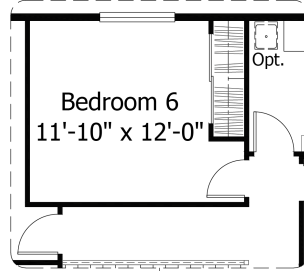

Upper

Opt. Bedroom
6 ilo Loft