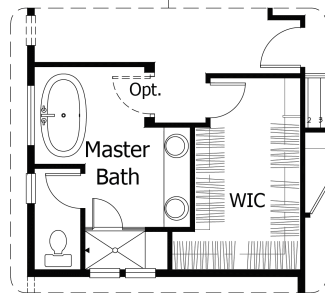

Single Family
Summit
Monument Junction

Priced From
\$662,600

2 Elevations Available

-  **3** Bedrooms
-  **0** Bathrooms
-  **3,932+** Sq. Ft.
-  **2** Car Garage

All square footage is approximate. Renderings are artist's conceptions and may vary slightly from the actual home. Homes may be built in reverse of plans shown, depending on site conditions. Minor architectural changes may be made occasionally at the option of the builder. Please contact your Sales Consultant for details.

Upper

Opt. Bedroom
 6 ilo Loft

Optional Master
 Bath Layout

All square footage is approximate. Renderings are artist's conceptions and may vary slightly from the actual home. Homes may be built in reverse of plans shown, depending on site conditions. Minor architectural changes may be made occasionally at the option of the builder. Please contact your Sales Consultant for details.