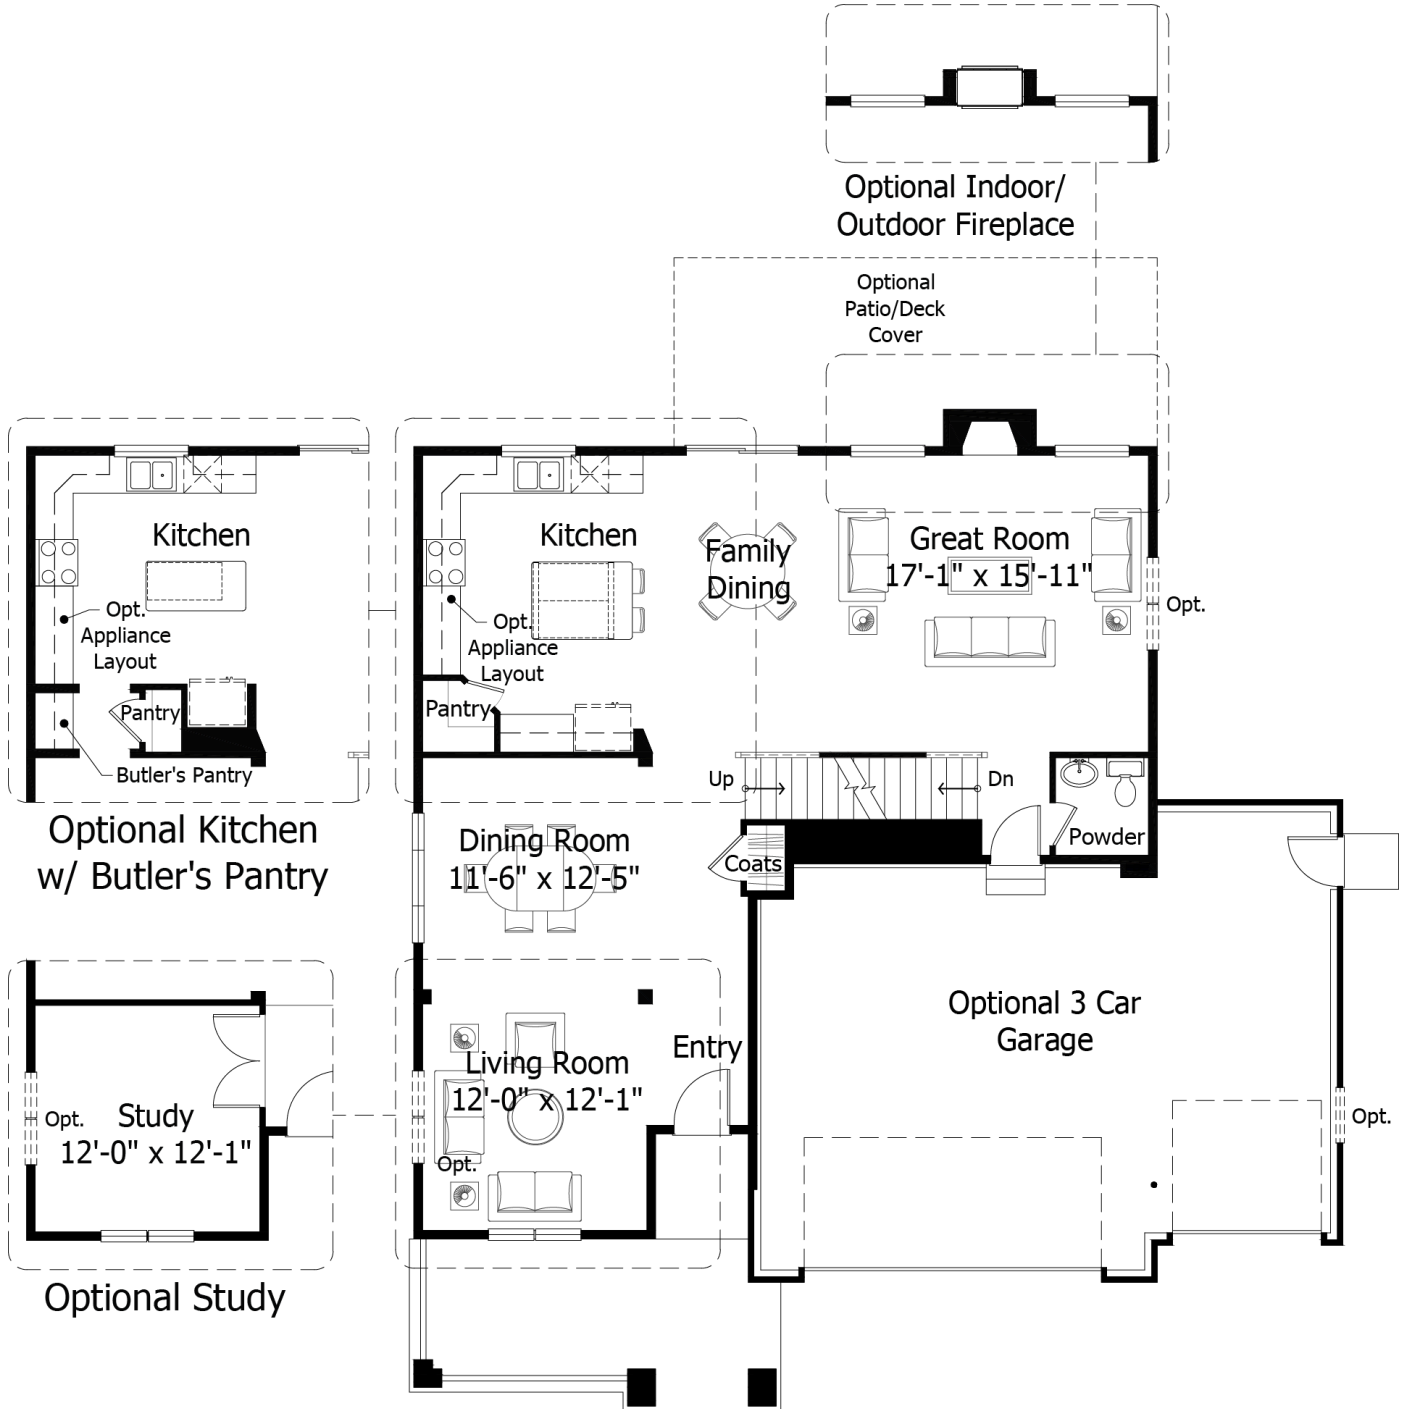

Main

All square footage is approximate. Renderings are artist's conceptions and may vary slightly from the actual home. Homes may be built in reverse of plans shown, depending on site conditions. Minor architectural changes may be made occasionally at the option of the builder. Please contact your Sales Consultant for details.