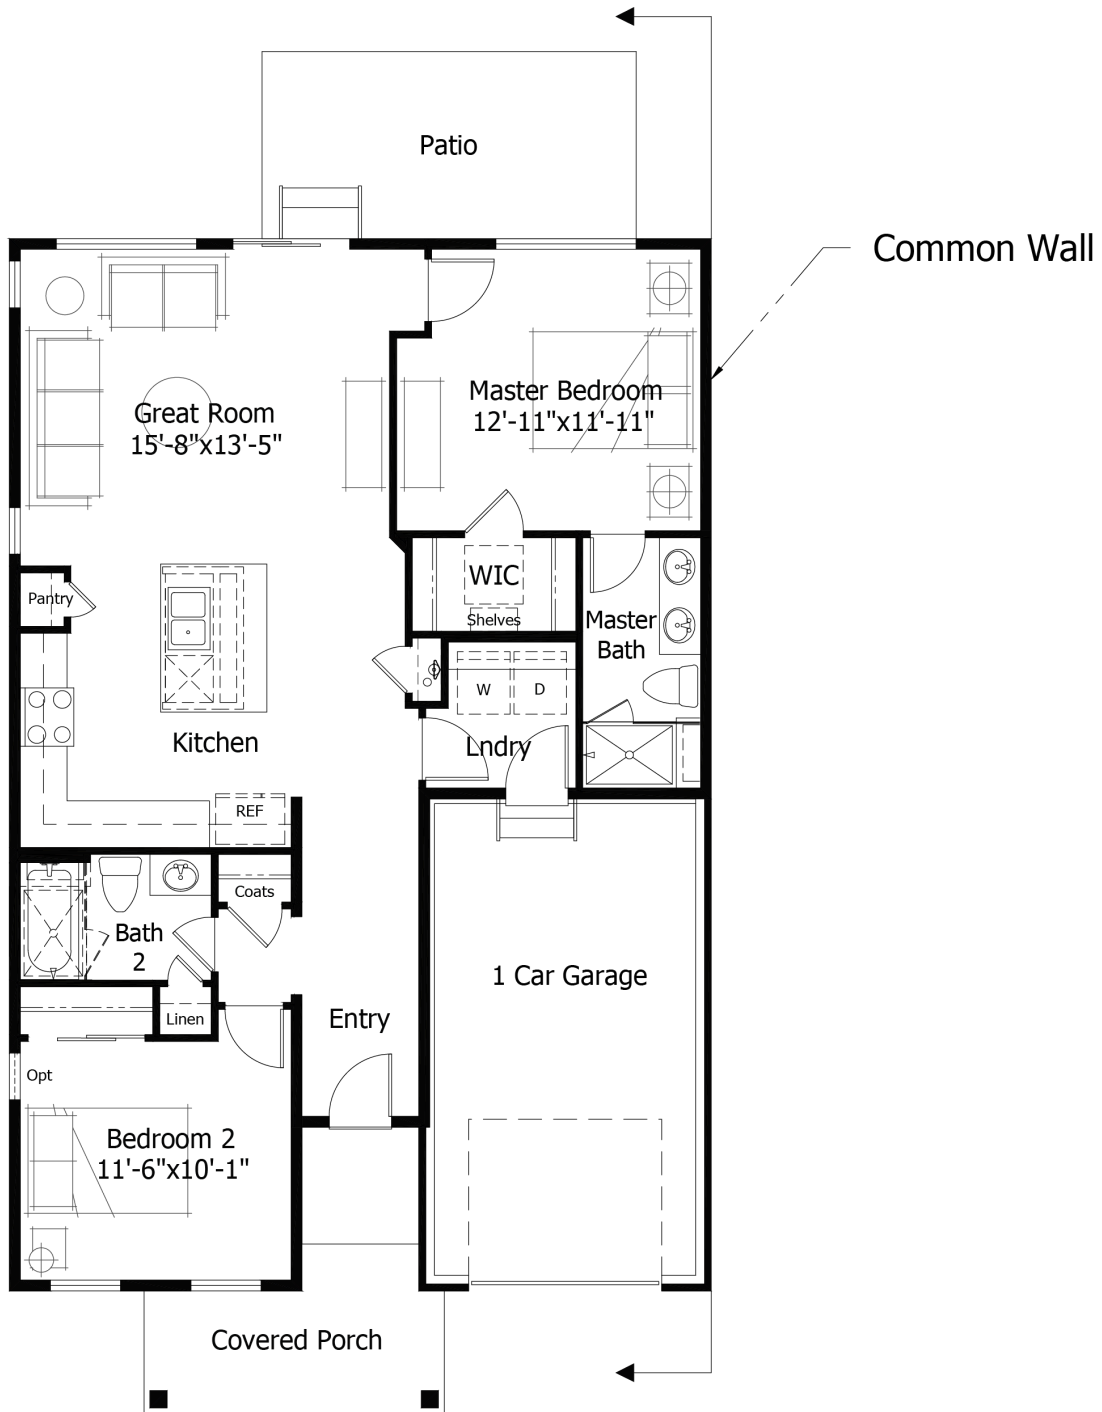

Duplex
Valley Duo
Monument Junction

Priced From
\$435,600

3 Elevations Available

-  **2** Bedrooms
-  **0** Bathrooms
-  **1,058+** Sq. Ft.
-  **1** Car Garage

All square footage is approximate. Renderings are artist's conceptions and may vary slightly from the actual home. Homes may be built in reverse of plans shown, depending on site conditions. Minor architectural changes may be made occasionally at the option of the builder. Please contact your Sales Consultant for details.

Duplex
Valley Duo
Monument Junction

All square footage is approximate. Renderings are artist's conceptions and may vary slightly from the actual home. Homes may be built in reverse of plans shown, depending on site conditions. Minor architectural changes may be made occasionally at the option of the builder. Please contact your Sales Consultant for details.