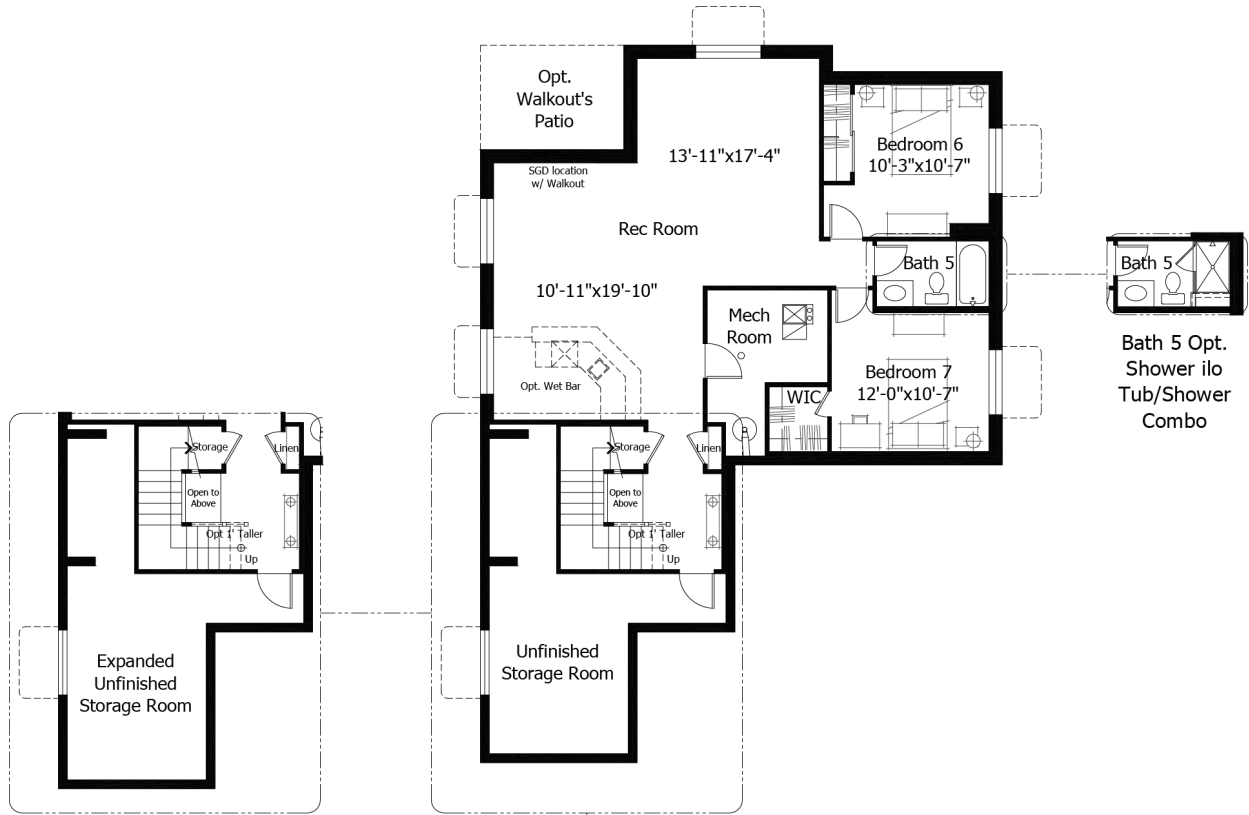

Single Family
Hannah
Classic Collection at Wolf Ranch

NEW HOME SPECIALIST
Call Us @ (719) 452-8952

Priced From
\$695,900

2 Elevations Available

-  **3** Bedrooms
-  **0** Bathrooms
-  **4,057+** Sq. Ft.
-  **2** Car Garage

Lower

Expanded Unfinished Storage
 (w/ Opt. Guest Ste. Above)

Expanded Optional Bedroom 8
 (w/ Opt. Guest Ste. Above)

Optional Bedroom 8

All square footage is approximate. Renderings are artist's conceptions and may vary slightly from the actual home. Homes may be built in reverse of plans shown, depending on site conditions. Minor architectural changes may be made occasionally at the option of the builder. Please contact your Sales Consultant for details.