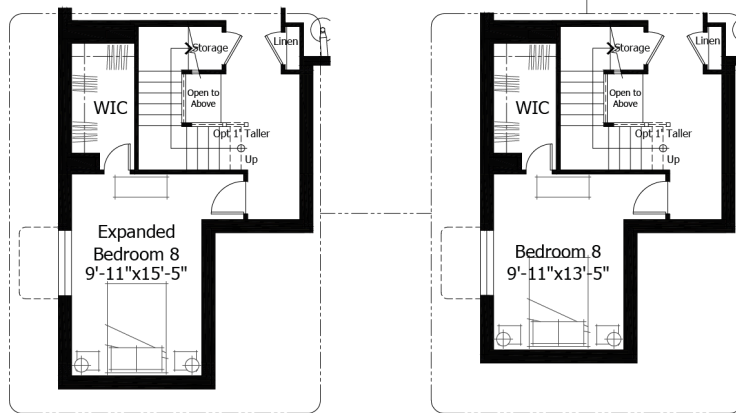

Single Family
Hannah
Classic Collection at Wolf Ranch

NEW HOME SPECIALIST
Call Us @ (719) 452-8952

Priced From
\$695,900

2 Elevations Available

-  **3** Bedrooms
-  **0** Bathrooms
-  **4,057+** Sq. Ft.
-  **2** Car Garage

Lower

Expanded Unfinished Storage
 (w/ Opt. Guest Ste. Above)

Expanded Optional Bedroom 8
 (w/ Opt. Guest Ste. Above)

Optional Bedroom 8

All square footage is approximate. Renderings are artist's conceptions and may vary slightly from the actual home. Homes may be built in reverse of plans shown, depending on site conditions. Minor architectural changes may be made occasionally at the option of the builder. Please contact your Sales Consultant for details.