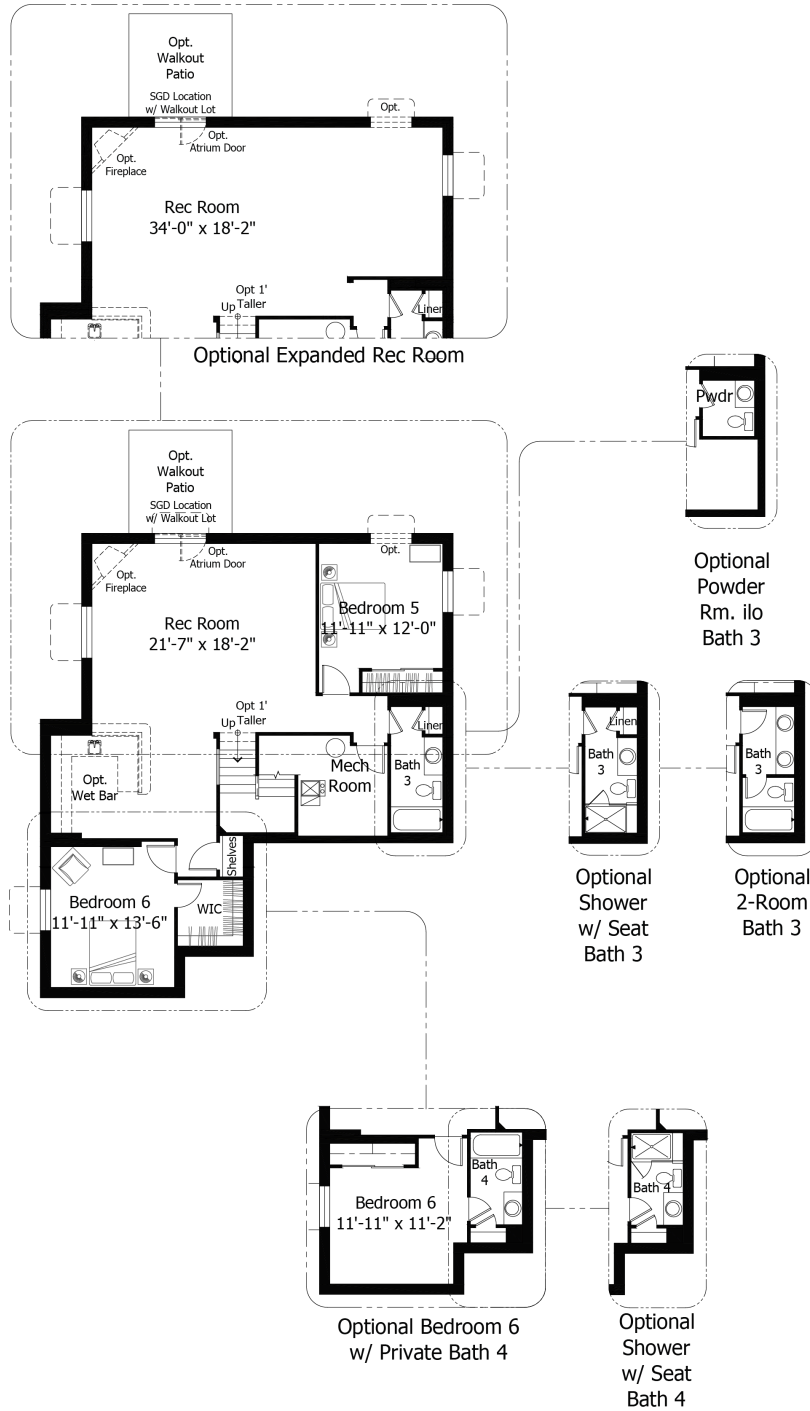

Single Family  
**Monarch**  
Classic Collection at Wolf Ranch

**NEW HOME SPECIALIST**  
Call Us @ (719) 452-8952

**Priced From**  
**\$703,396**

**4 Elevations Available**

-  **4** Bedrooms
-  **0** Bathrooms
-  **4,546+** Sq. Ft.
-  **2** Car Garage

All square footage is approximate. Renderings are artist's conceptions and may vary slightly from the actual home. Homes may be built in reverse of plans shown, depending on site conditions. Minor architectural changes may be made occasionally at the option of the builder. Please contact your Sales Consultant for details.

Lower

All square footage is approximate. Renderings are artist's conceptions and may vary slightly from the actual home. Homes may be built in reverse of plans shown, depending on site conditions. Minor architectural changes may be made occasionally at the option of the builder. Please contact your Sales Consultant for details.

## Upper

Optional walk-in shower

All square footage is approximate. Renderings are artist's conceptions and may vary slightly from the actual home. Homes may be built in reverse of plans shown, depending on site conditions. Minor architectural changes may be made occasionally at the option of the builder. Please contact your Sales Consultant for details.