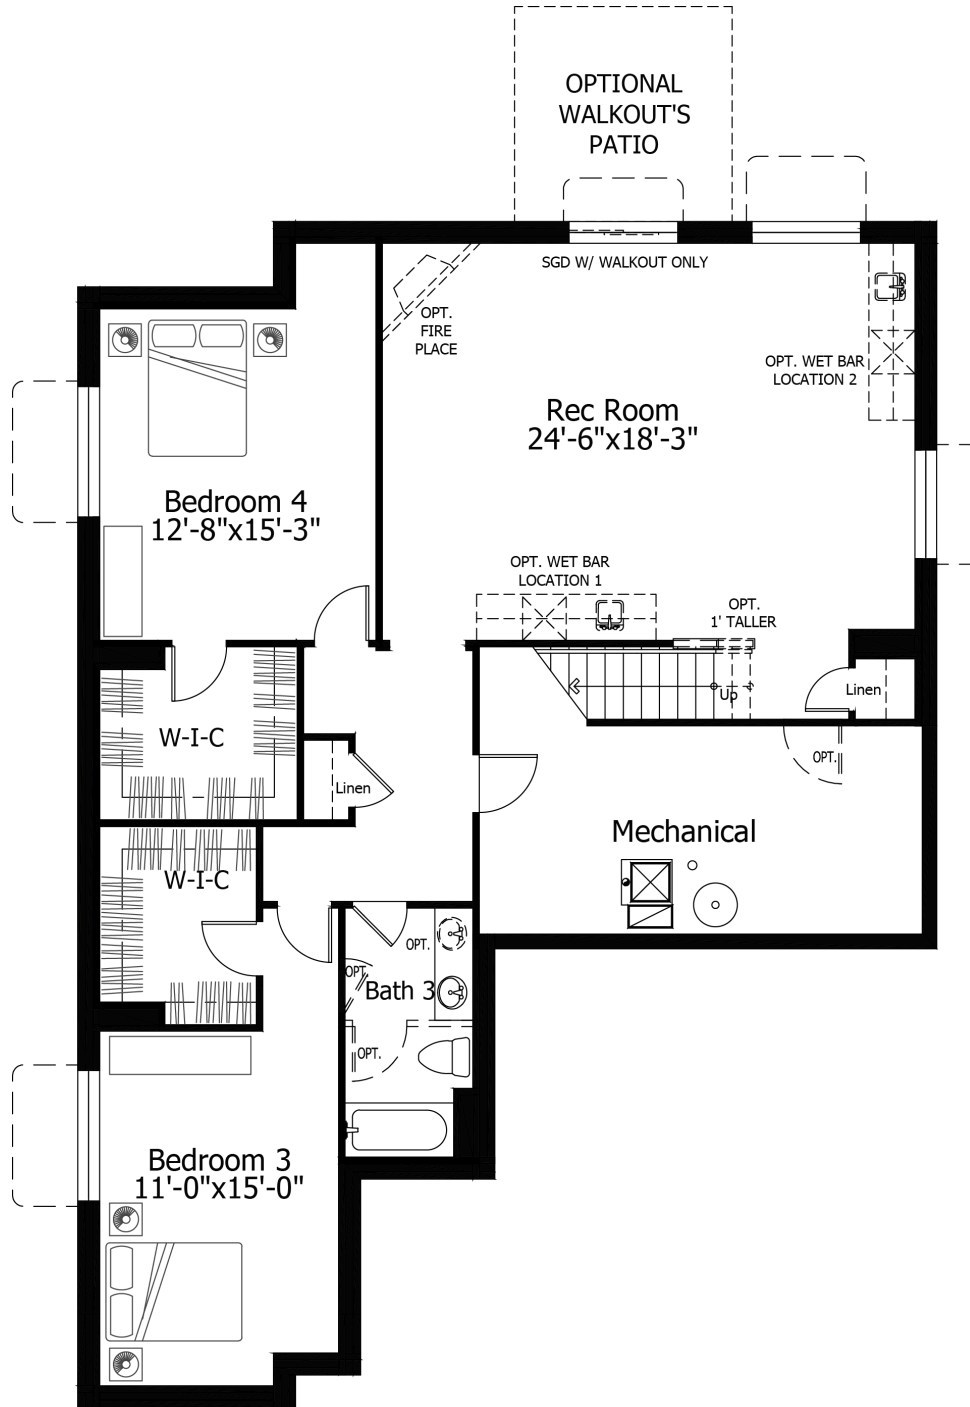

Priced From
\$686,300

2 Elevations Available

-  **2** Bedrooms
-  **0** Bathrooms
-  **3,218+** Sq. Ft.
-  **2** Car Garage

All square footage is approximate. Renderings are artist's conceptions and may vary slightly from the actual home. Homes may be built in reverse of plans shown, depending on site conditions. Minor architectural changes may be made occasionally at the option of the builder. Please contact your Sales Consultant for details.

Lower

All square footage is approximate. Renderings are artist's conceptions and may vary slightly from the actual home. Homes may be built in reverse of plans shown, depending on site conditions. Minor architectural changes may be made occasionally at the option of the builder. Please contact your Sales Consultant for details.