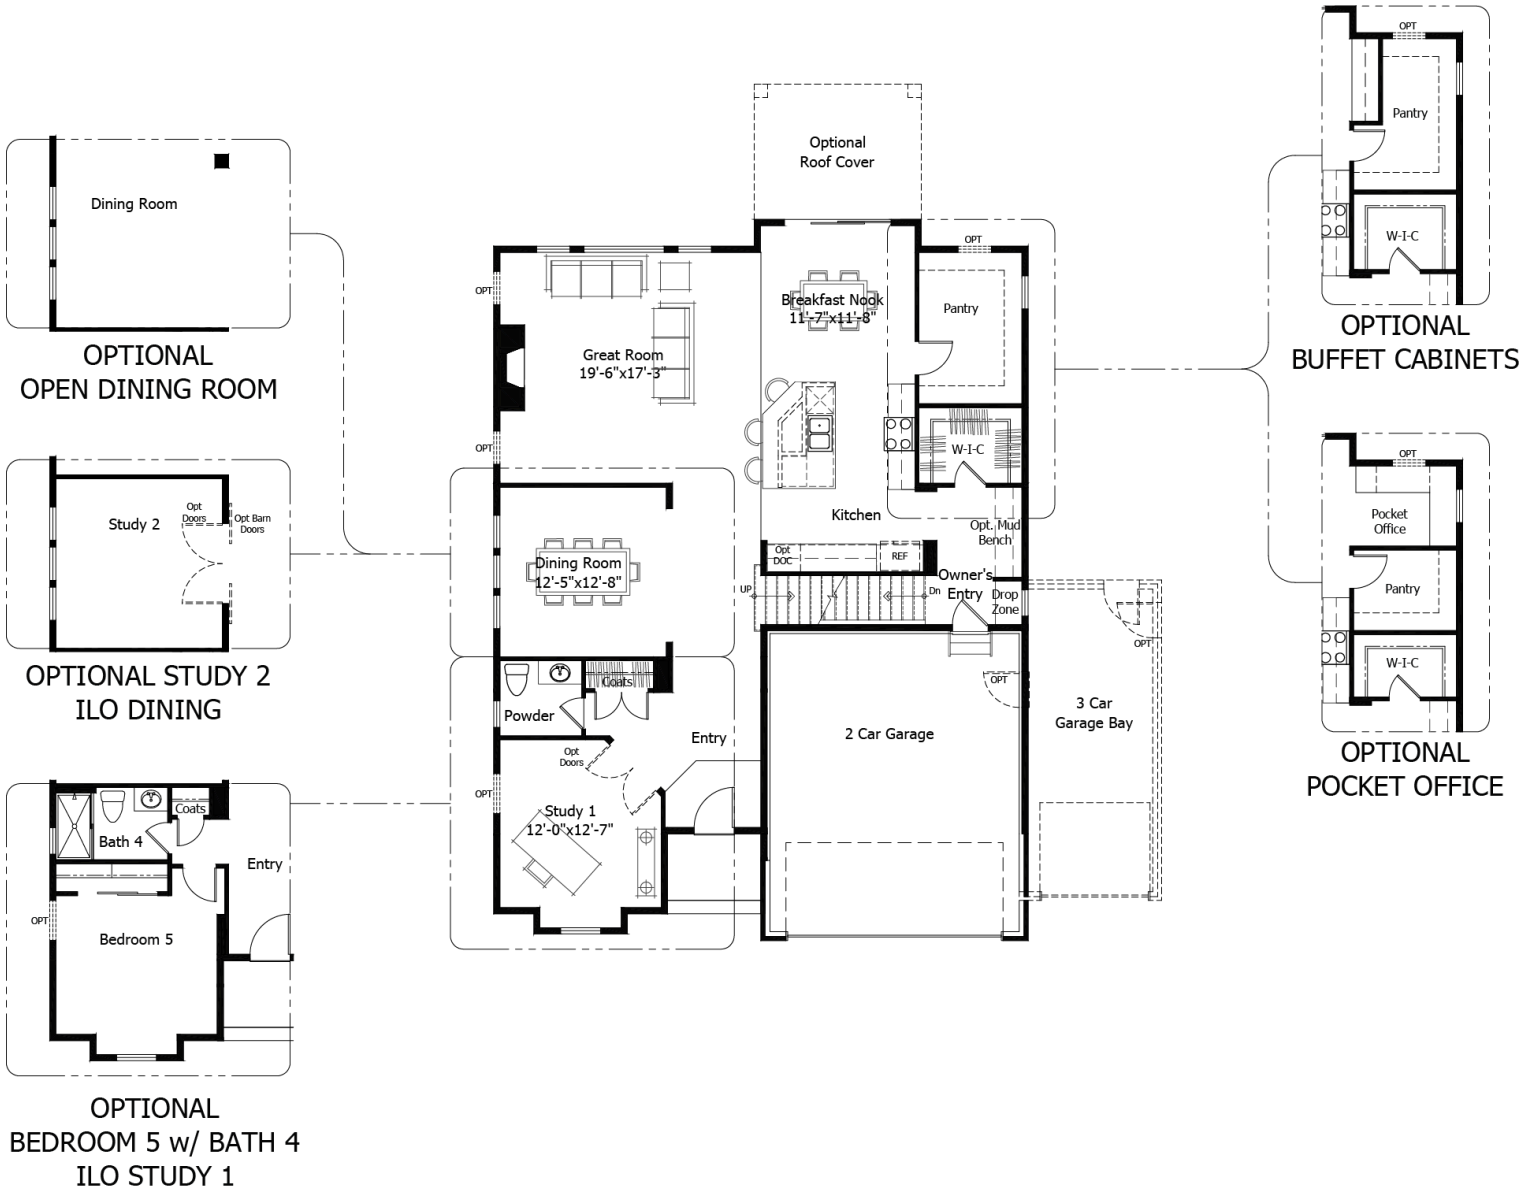

Main

All square footage is approximate. Renderings are artist's conceptions and may vary slightly from the actual home. Homes may be built in reverse of plans shown, depending on site conditions. Minor architectural changes may be made occasionally at the option of the builder. Please contact your Sales Consultant for details.