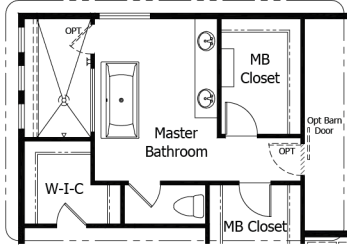

# Upper

OPTIONAL MASTER BATH LAYOUT

OPTIONAL 2 VANITY BATH #2 W/  
 STANDARD LOFT LAYOUT

OPTIONAL BEDROOM 4 LAYOUT

OPTIONAL 2 VANITY BATH #2 W/  
 OPTIONAL BEDROOM 4 LAYOUT

All square footage is approximate. Renderings are artist's conceptions and may vary slightly from the actual home. Homes may be built in reverse of plans shown, depending on site conditions. Minor architectural changes may be made occasionally at the option of the builder. Please contact your Sales Consultant for details.