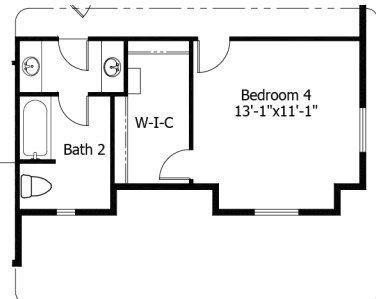

# Upper

OPTIONAL MASTER BATH LAYOUT

OPTIONAL 2 VANITY BATH #2 W/  
 STANDARD LOFT LAYOUT

OPTIONAL BEDROOM 4 LAYOUT

OPTIONAL 2 VANITY BATH #2 W/  
 OPTIONAL BEDROOM 4 LAYOUT

All square footage is approximate. Renderings are artist's conceptions and may vary slightly from the actual home. Homes may be built in reverse of plans shown, depending on site conditions. Minor architectural changes may be made occasionally at the option of the builder. Please contact your Sales Consultant for details.