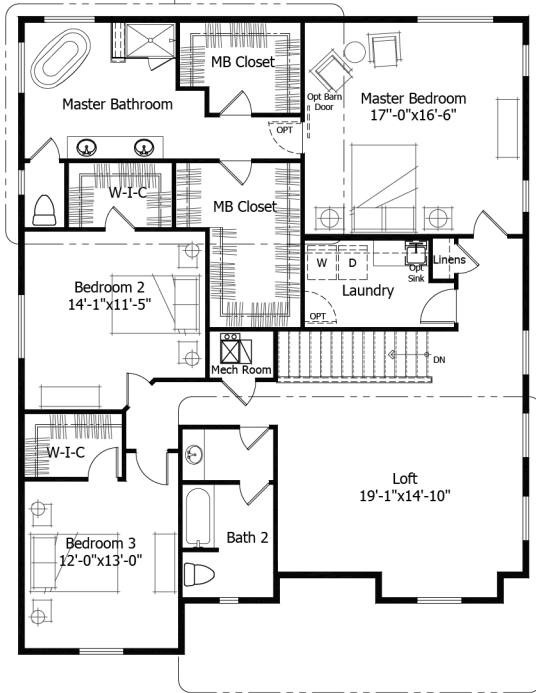

Main

All square footage is approximate. Renderings are artist's conceptions and may vary slightly from the actual home. Homes may be built in reverse of plans shown, depending on site conditions. Minor architectural changes may be made occasionally at the option of the builder. Please contact your Sales Consultant for details.

# Upper

OPTIONAL MASTER BATH LAYOUT

OPTIONAL 2 VANITY BATH #2 W/  
 STANDARD LOFT LAYOUT

OPTIONAL BEDROOM 4 LAYOUT

OPTIONAL 2 VANITY BATH #2 W/  
 OPTIONAL BEDROOM 4 LAYOUT

All square footage is approximate. Renderings are artist's conceptions and may vary slightly from the actual home. Homes may be built in reverse of plans shown, depending on site conditions. Minor architectural changes may be made occasionally at the option of the builder. Please contact your Sales Consultant for details.