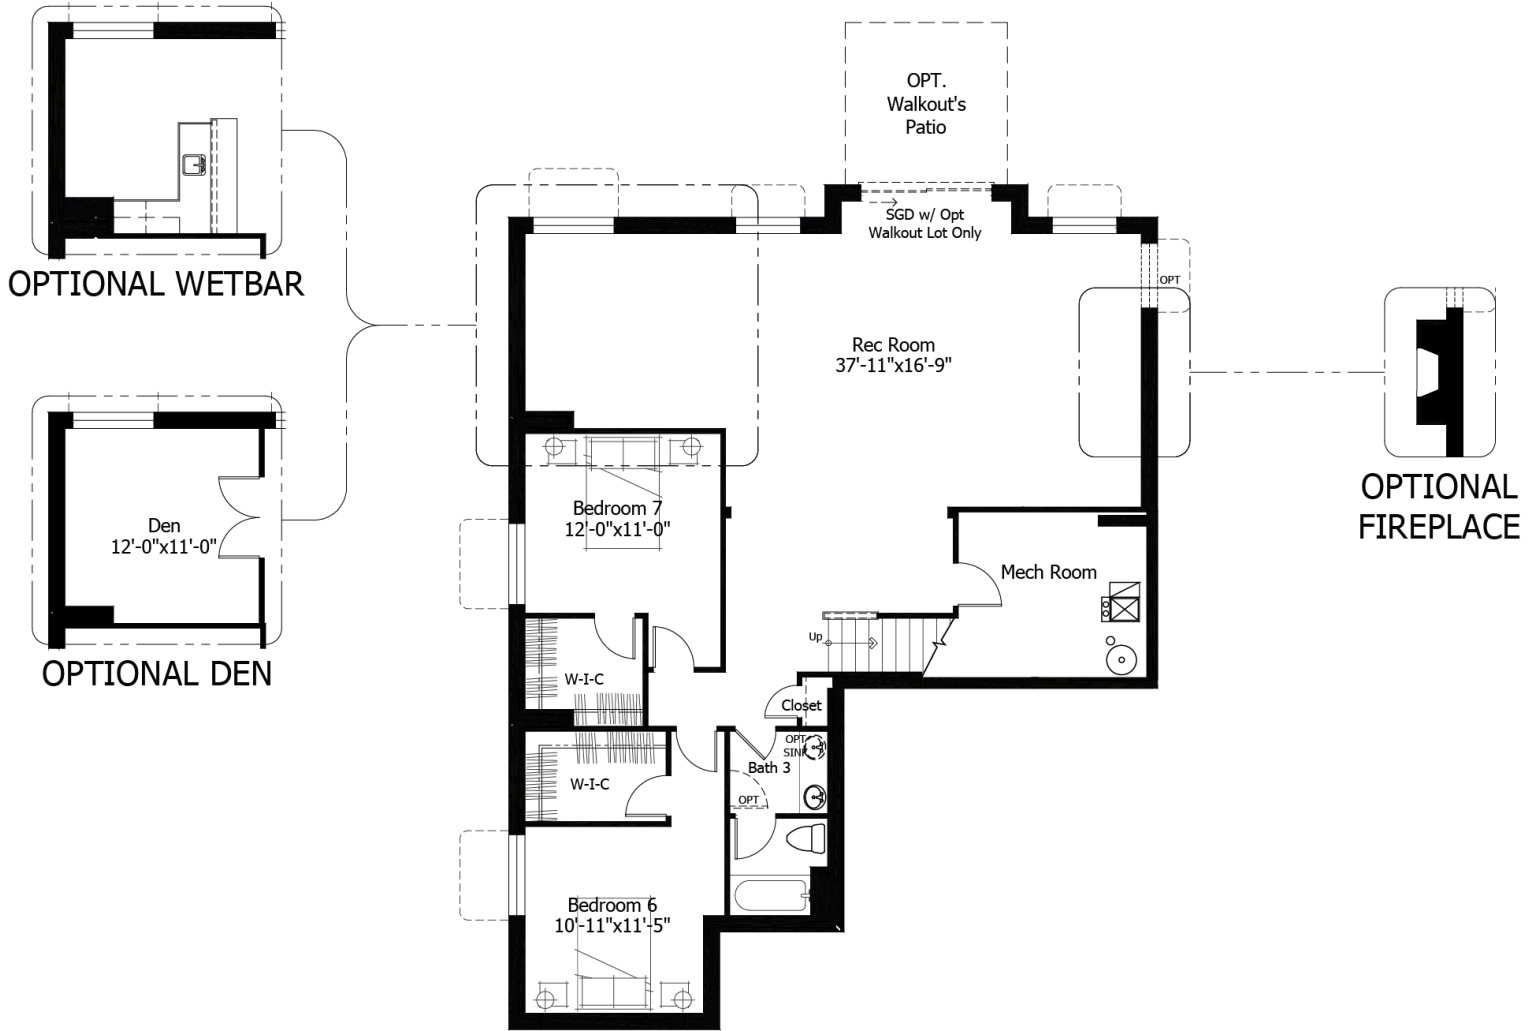

Lower

All square footage is approximate. Renderings are artist's conceptions and may vary slightly from the actual home. Homes may be built in reverse of plans shown, depending on site conditions. Minor architectural changes may be made occasionally at the option of the builder. Please contact your Sales Consultant for details.