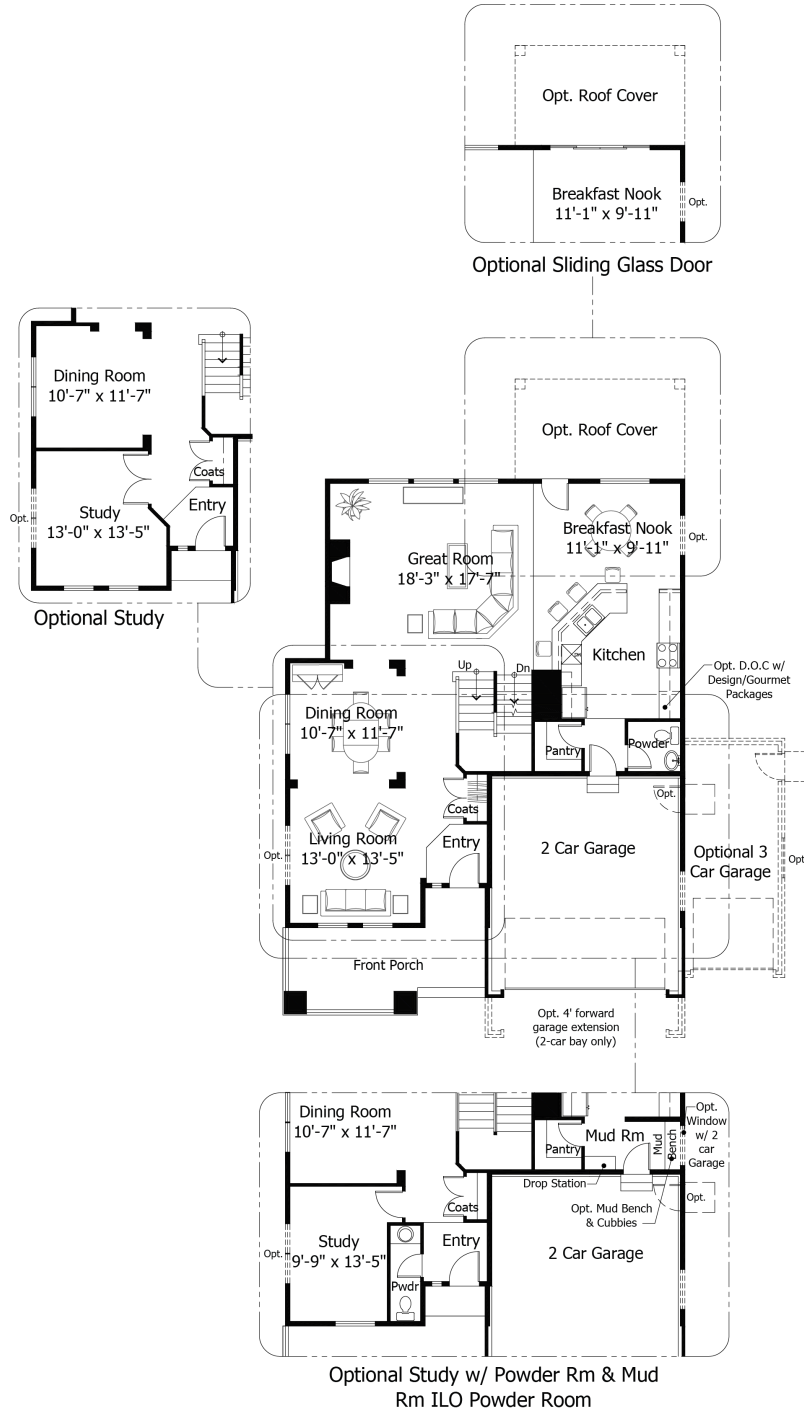

Single Family
Monarch
Flying Horse

NEW HOME SPECIALIST

Call Us @ (719) 722-3865

Priced From
\$775,100

4 Elevations Available

-  **4** Bedrooms
-  **0** Bathrooms
-  **4,546+** Sq. Ft.
-  **2** Car Garage

All square footage is approximate. Renderings are artist's conceptions and may vary slightly from the actual home. Homes may be built in reverse of plans shown, depending on site conditions. Minor architectural changes may be made occasionally at the option of the builder. Please contact your Sales Consultant for details.

Lower

All square footage is approximate. Renderings are artist's conceptions and may vary slightly from the actual home. Homes may be built in reverse of plans shown, depending on site conditions. Minor architectural changes may be made occasionally at the option of the builder. Please contact your Sales Consultant for details.

Main

All square footage is approximate. Renderings are artist's conceptions and may vary slightly from the actual home. Homes may be built in reverse of plans shown, depending on site conditions. Minor architectural changes may be made occasionally at the option of the builder. Please contact your Sales Consultant for details.

Upper

Optional walk-in shower

All square footage is approximate. Renderings are artist's conceptions and may vary slightly from the actual home. Homes may be built in reverse of plans shown, depending on site conditions. Minor architectural changes may be made occasionally at the option of the builder. Please contact your Sales Consultant for details.