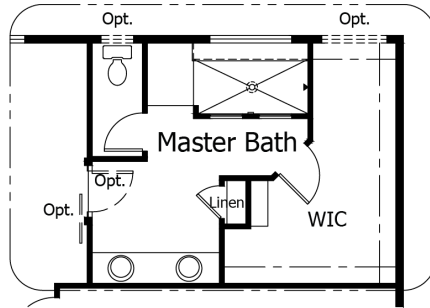

Upper

Optional walk-in shower