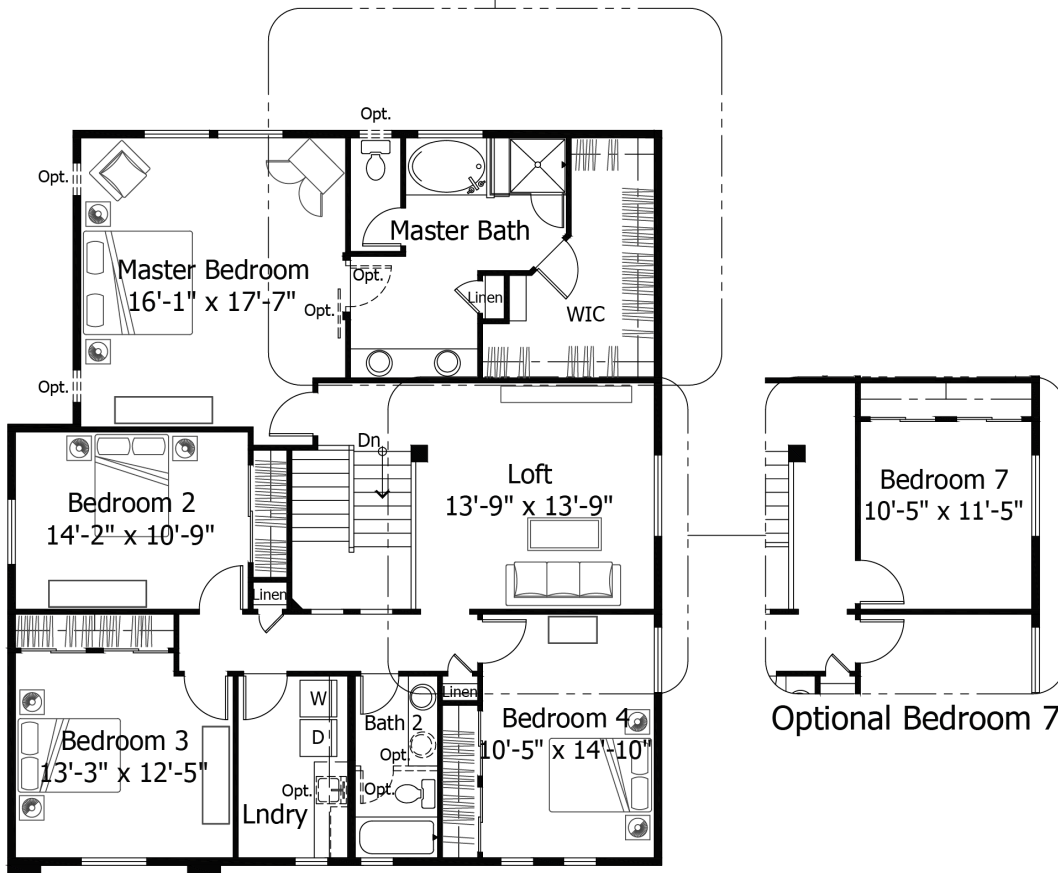

Single Family
Monarch
Flying Horse

NEW HOME SPECIALIST

Call Us @ (719) 722-3865

Priced From
\$775,100

4 Elevations Available

-  **4** Bedrooms
-  **0** Bathrooms
-  **4,546+** Sq. Ft.
-  **2** Car Garage

All square footage is approximate. Renderings are artist's conceptions and may vary slightly from the actual home. Homes may be built in reverse of plans shown, depending on site conditions. Minor architectural changes may be made occasionally at the option of the builder. Please contact your Sales Consultant for details.

Main

All square footage is approximate. Renderings are artist's conceptions and may vary slightly from the actual home. Homes may be built in reverse of plans shown, depending on site conditions. Minor architectural changes may be made occasionally at the option of the builder. Please contact your Sales Consultant for details.

Upper

Optional walk-in shower

All square footage is approximate. Renderings are artist's conceptions and may vary slightly from the actual home. Homes may be built in reverse of plans shown, depending on site conditions. Minor architectural changes may be made occasionally at the option of the builder. Please contact your Sales Consultant for details.