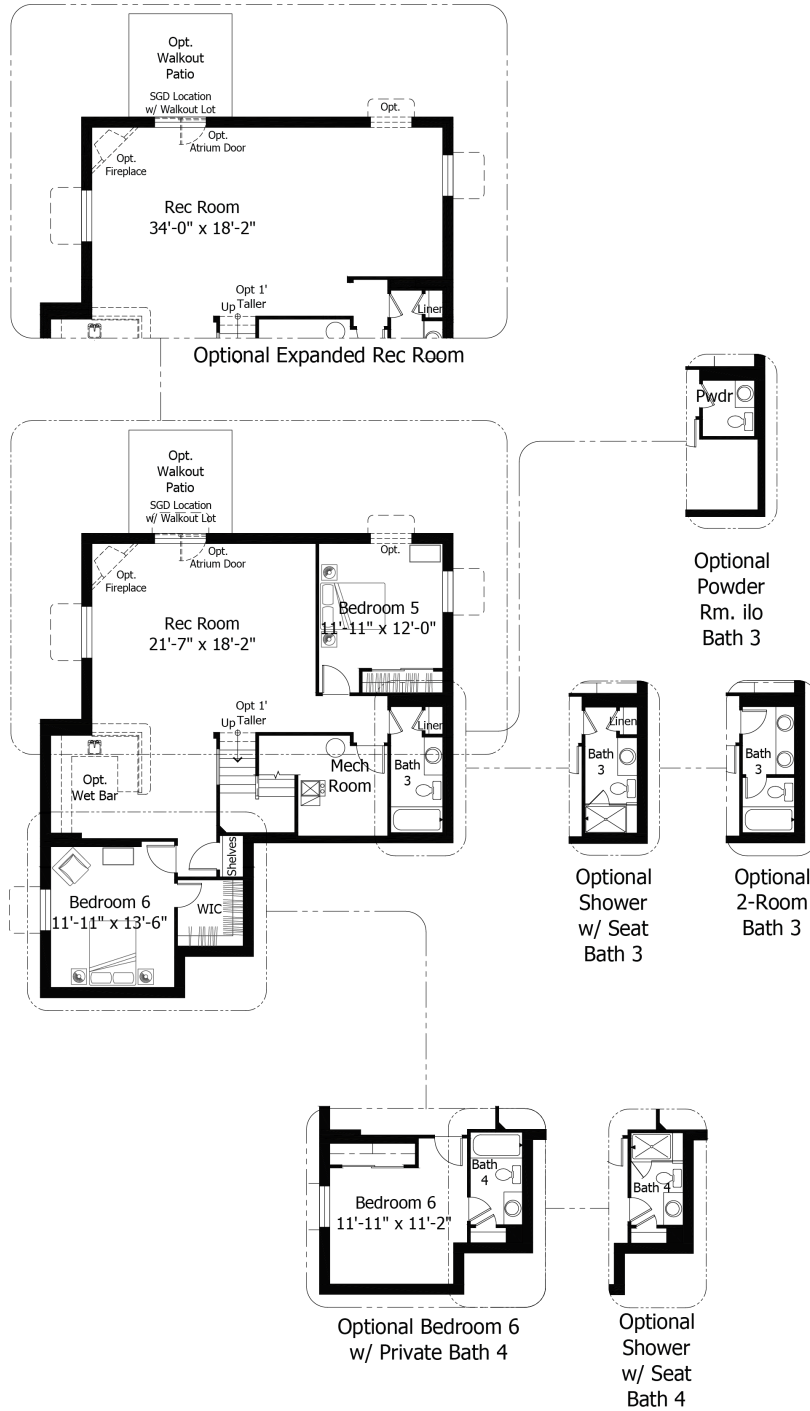

Single Family
Monarch
Flying Horse

NEW HOME SPECIALIST

Call Us @ (719) 722-3865

Priced From
\$775,100

4 Elevations Available

-  **4** Bedrooms
-  **0** Bathrooms
-  **4,546+** Sq. Ft.
-  **2** Car Garage

All square footage is approximate. Renderings are artist's conceptions and may vary slightly from the actual home. Homes may be built in reverse of plans shown, depending on site conditions. Minor architectural changes may be made occasionally at the option of the builder. Please contact your Sales Consultant for details.

Lower

All square footage is approximate. Renderings are artist's conceptions and may vary slightly from the actual home. Homes may be built in reverse of plans shown, depending on site conditions. Minor architectural changes may be made occasionally at the option of the builder. Please contact your Sales Consultant for details.

Upper

Optional walk-in shower

All square footage is approximate. Renderings are artist's conceptions and may vary slightly from the actual home. Homes may be built in reverse of plans shown, depending on site conditions. Minor architectural changes may be made occasionally at the option of the builder. Please contact your Sales Consultant for details.