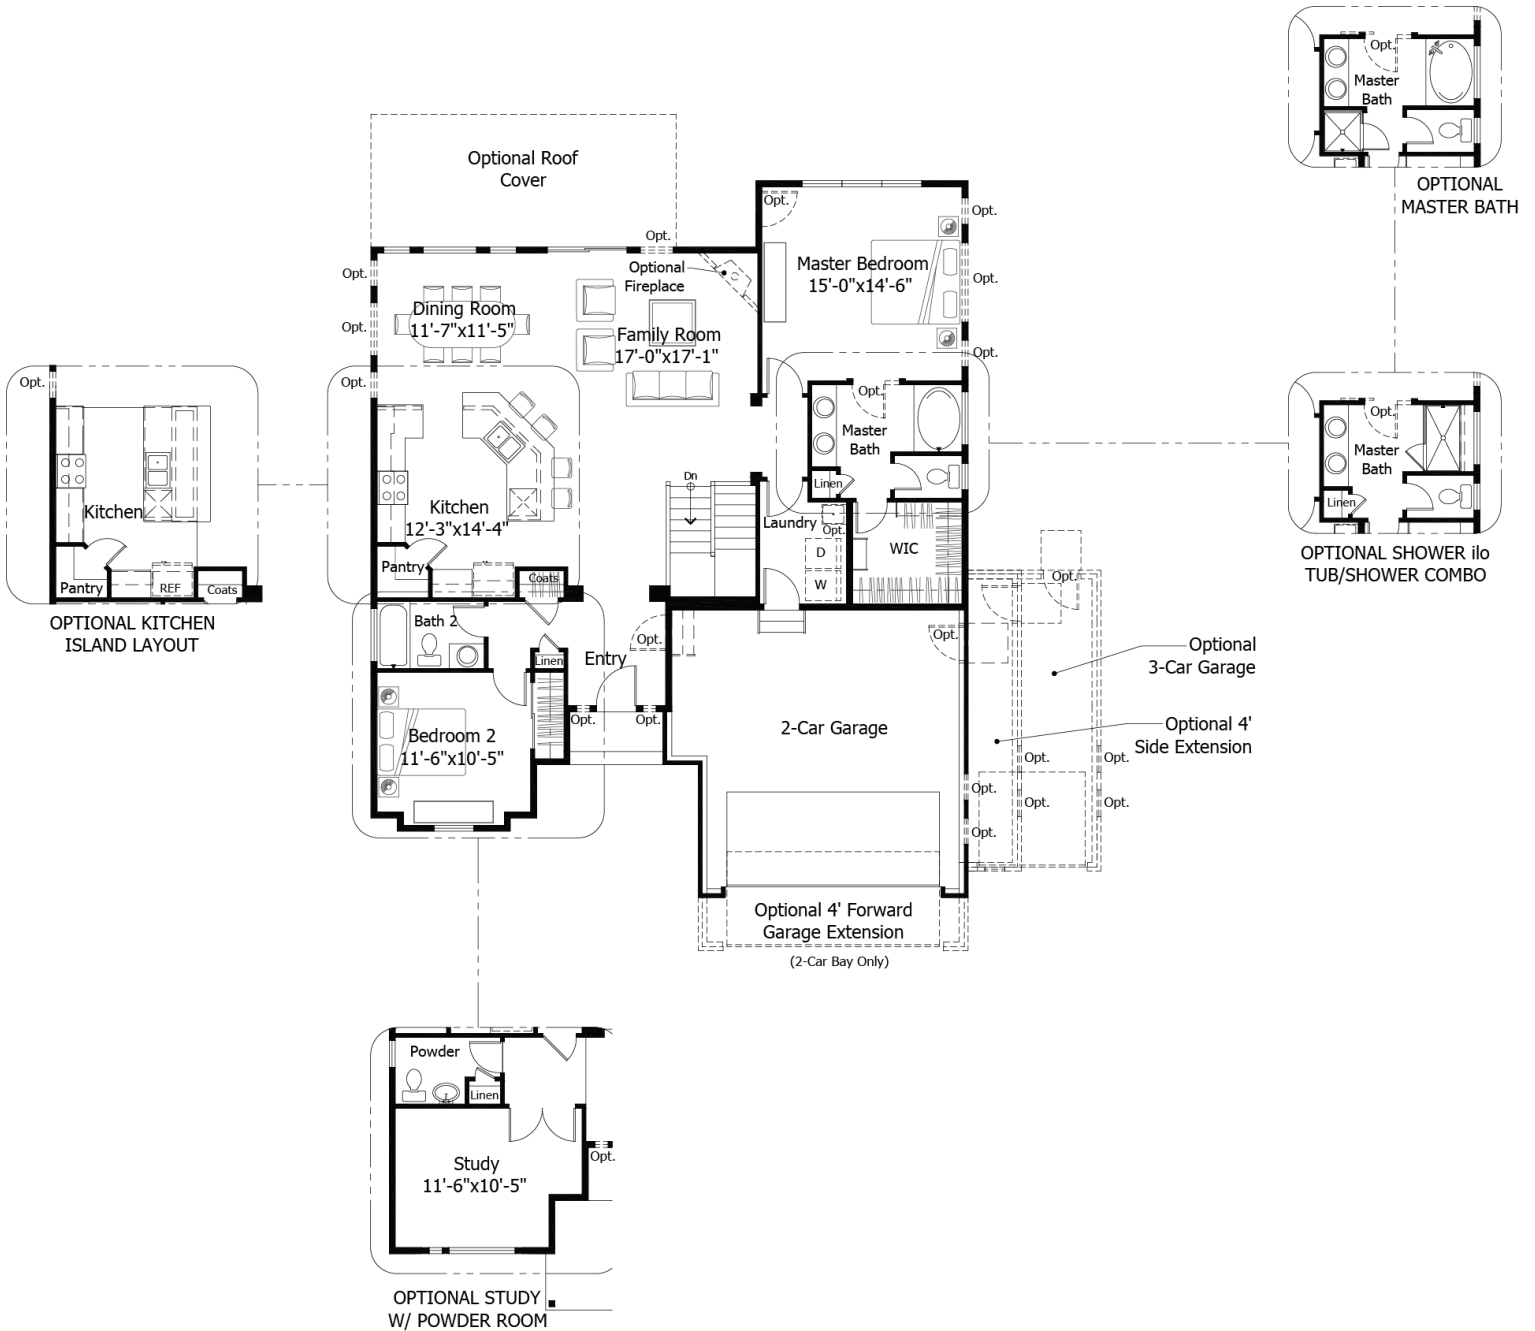

Priced From
\$672,400

4 Elevations Available

-  **1** Bedrooms
-  **0** Bathrooms
-  **3,188+** Sq. Ft.
-  **2** Car Garage

All square footage is approximate. Renderings are artist's conceptions and may vary slightly from the actual home. Homes may be built in reverse of plans shown, depending on site conditions. Minor architectural changes may be made occasionally at the option of the builder. Please contact your Sales Consultant for details.

Lower

All square footage is approximate. Renderings are artist's conceptions and may vary slightly from the actual home. Homes may be built in reverse of plans shown, depending on site conditions. Minor architectural changes may be made occasionally at the option of the builder. Please contact your Sales Consultant for details.

Main

All square footage is approximate. Renderings are artist's conceptions and may vary slightly from the actual home. Homes may be built in reverse of plans shown, depending on site conditions. Minor architectural changes may be made occasionally at the option of the builder. Please contact your Sales Consultant for details.