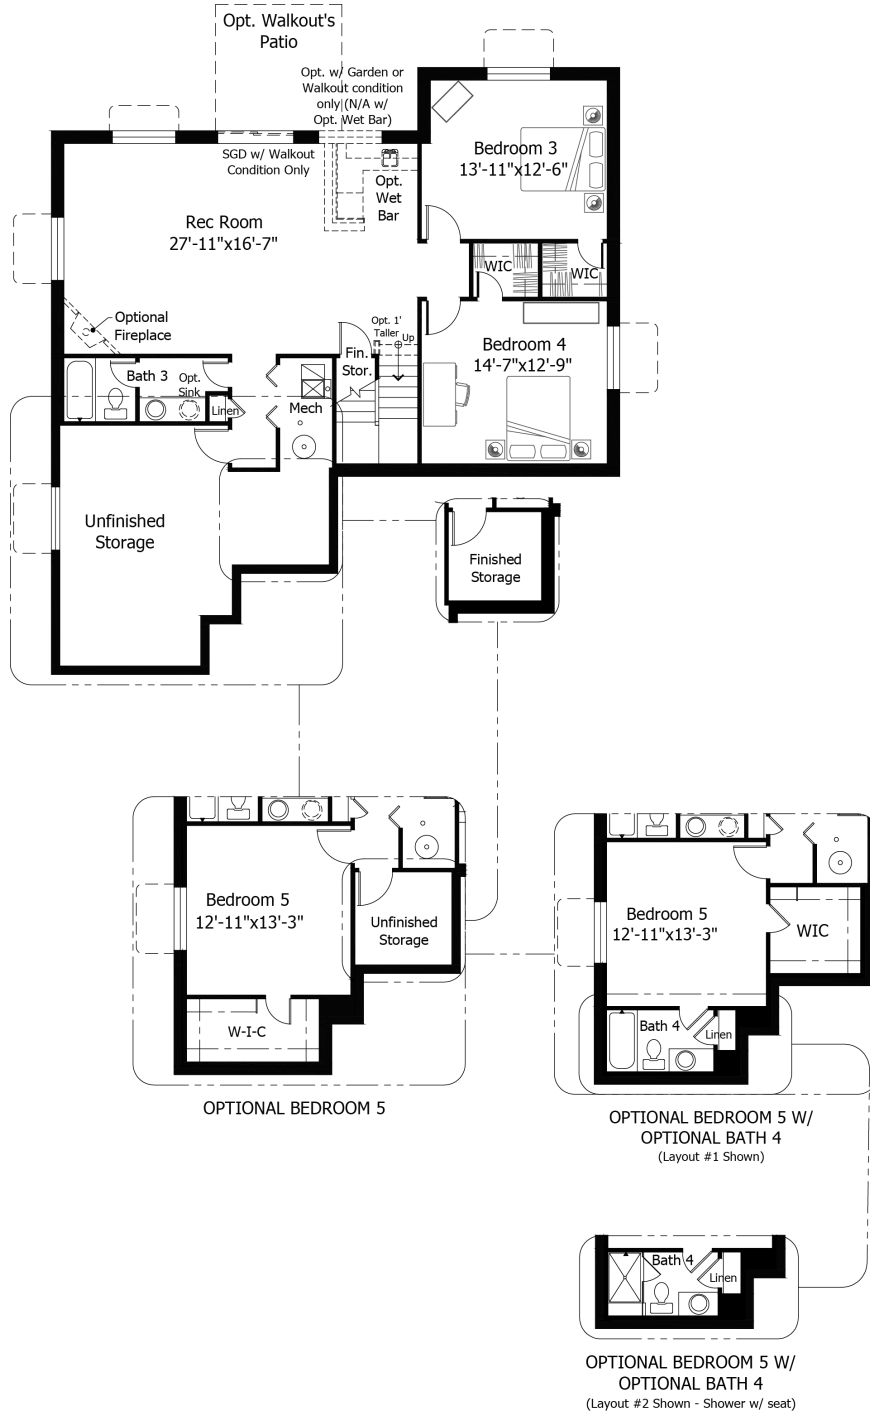

Priced From
\$672,400

4 Elevations Available

-  **1** Bedrooms
-  **0** Bathrooms
-  **3,188+** Sq. Ft.
-  **2** Car Garage

All square footage is approximate. Renderings are artist's conceptions and may vary slightly from the actual home. Homes may be built in reverse of plans shown, depending on site conditions. Minor architectural changes may be made occasionally at the option of the builder. Please contact your Sales Consultant for details.

Lower

All square footage is approximate. Renderings are artist's conceptions and may vary slightly from the actual home. Homes may be built in reverse of plans shown, depending on site conditions. Minor architectural changes may be made occasionally at the option of the builder. Please contact your Sales Consultant for details.

Main

All square footage is approximate. Renderings are artist's conceptions and may vary slightly from the actual home. Homes may be built in reverse of plans shown, depending on site conditions. Minor architectural changes may be made occasionally at the option of the builder. Please contact your Sales Consultant for details.