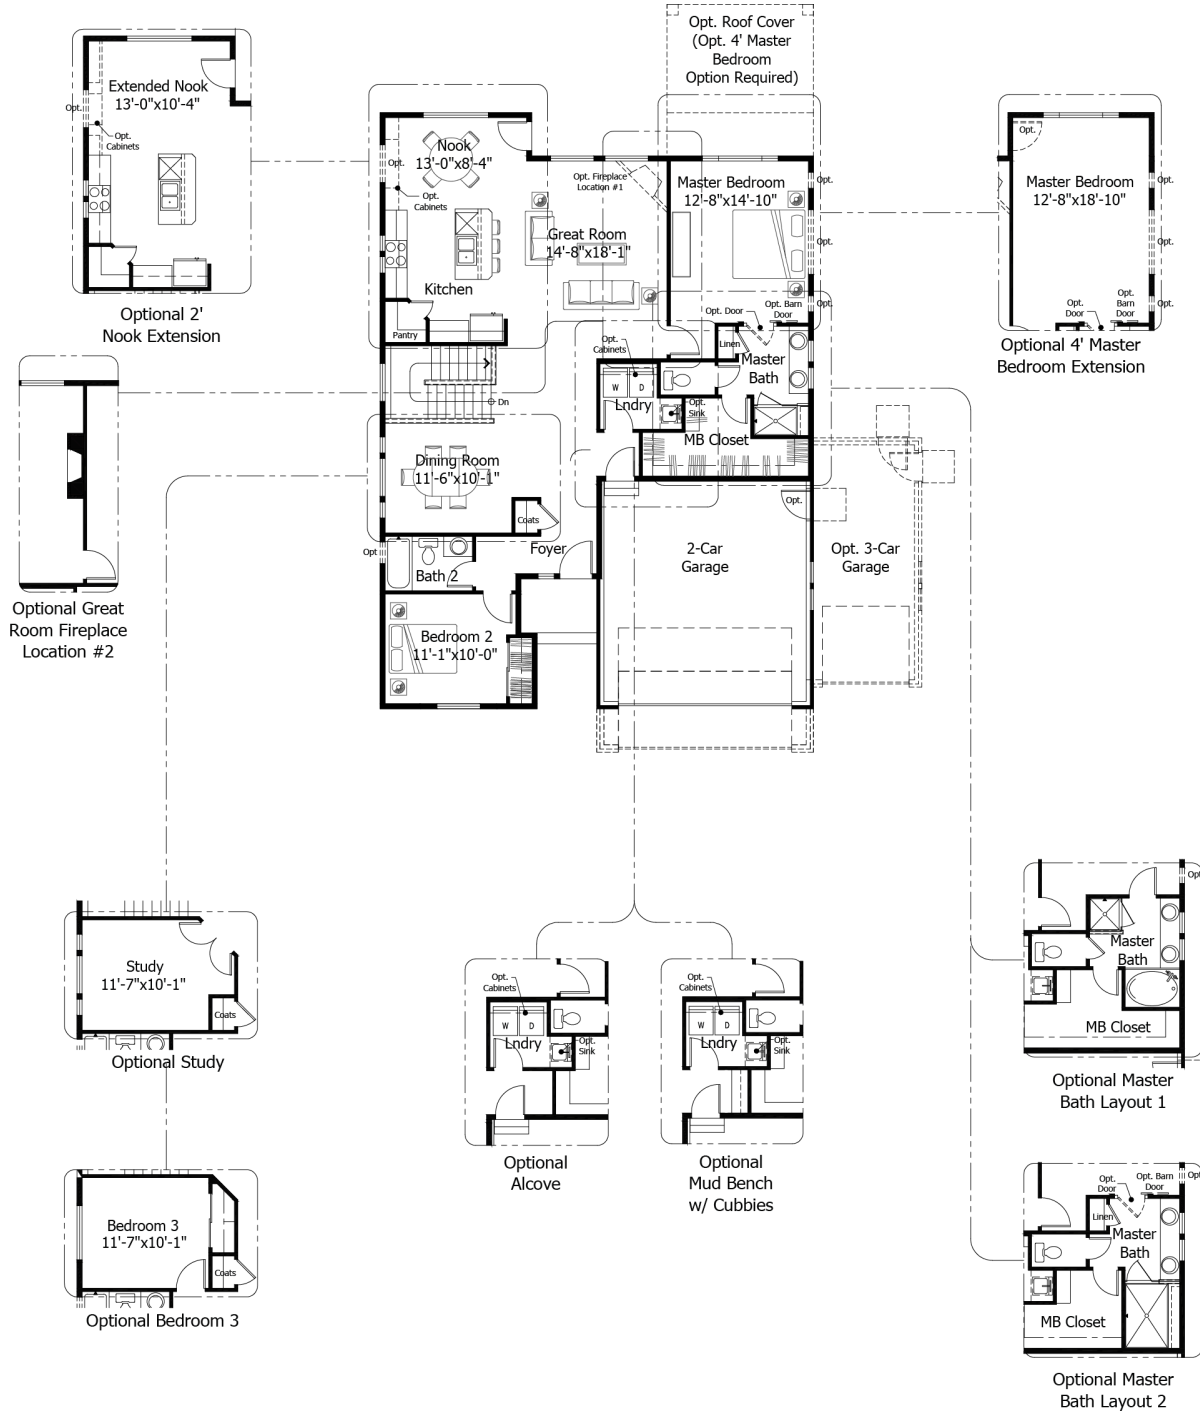

**Priced From**  
**\$618,800**

**4 Elevations Available**

-  **2** Bedrooms
-  **0** Bathrooms
-  **3,216+** Sq. Ft.
-  **2** Car Garage

All square footage is approximate. Renderings are artist's conceptions and may vary slightly from the actual home. Homes may be built in reverse of plans shown, depending on site conditions. Minor architectural changes may be made occasionally at the option of the builder. Please contact your Sales Consultant for details.

# Lower

All square footage is approximate. Renderings are artist's conceptions and may vary slightly from the actual home. Homes may be built in reverse of plans shown, depending on site conditions. Minor architectural changes may be made occasionally at the option of the builder. Please contact your Sales Consultant for details.

# Main

All square footage is approximate. Renderings are artist's conceptions and may vary slightly from the actual home. Homes may be built in reverse of plans shown, depending on site conditions. Minor architectural changes may be made occasionally at the option of the builder. Please contact your Sales Consultant for details.