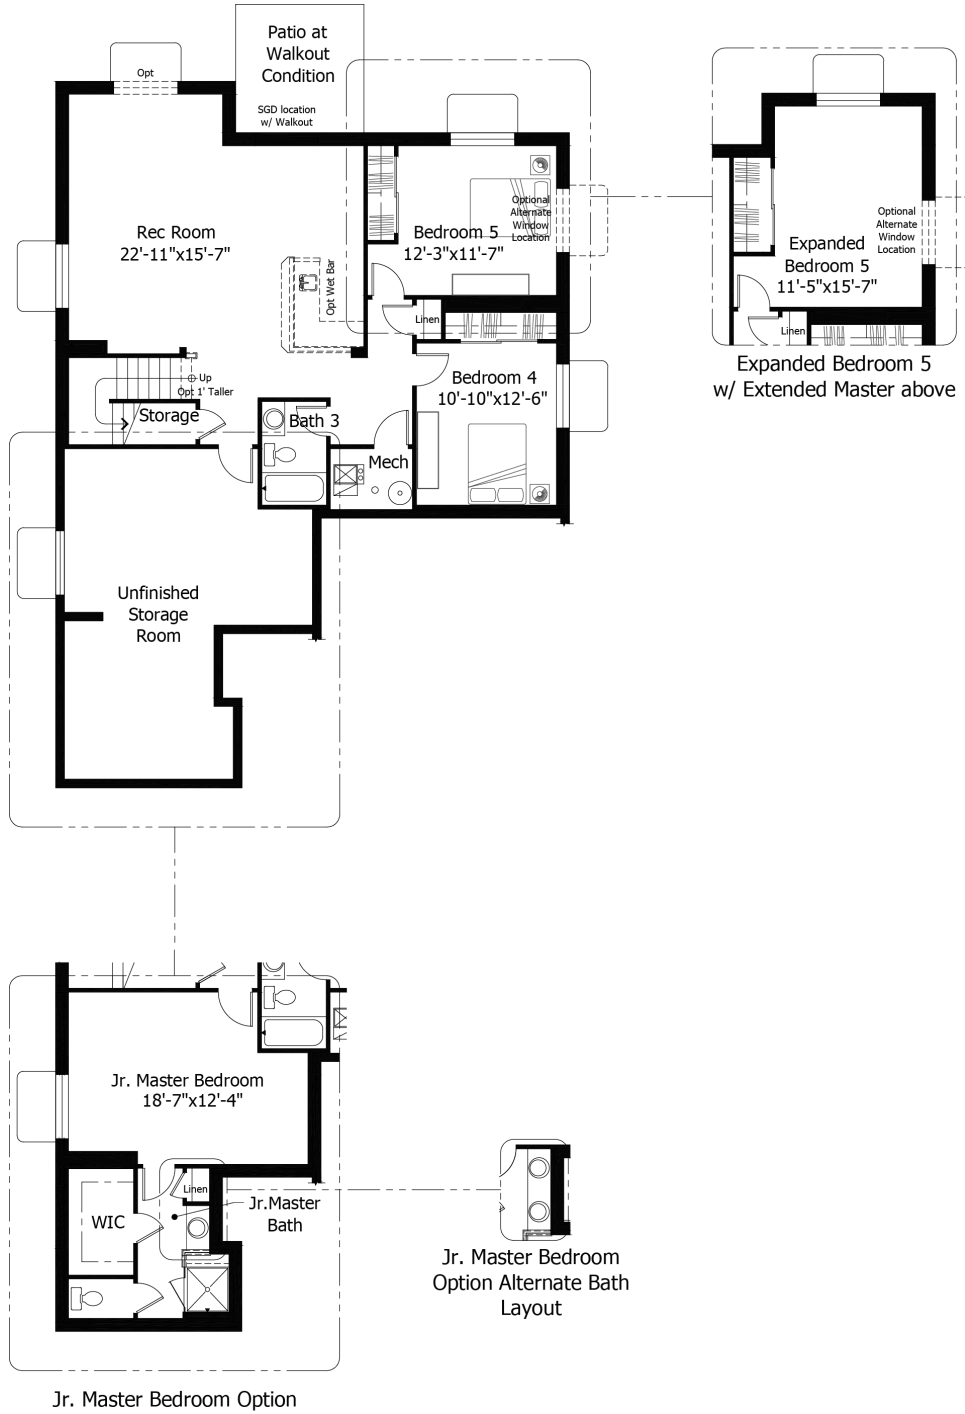

**Priced From**  
**\$618,800**

**4 Elevations Available**

-  **2** Bedrooms
-  **0** Bathrooms
-  **3,216+** Sq. Ft.
-  **2** Car Garage

All square footage is approximate. Renderings are artist's conceptions and may vary slightly from the actual home. Homes may be built in reverse of plans shown, depending on site conditions. Minor architectural changes may be made occasionally at the option of the builder. Please contact your Sales Consultant for details.

# Lower

All square footage is approximate. Renderings are artist's conceptions and may vary slightly from the actual home. Homes may be built in reverse of plans shown, depending on site conditions. Minor architectural changes may be made occasionally at the option of the builder. Please contact your Sales Consultant for details.