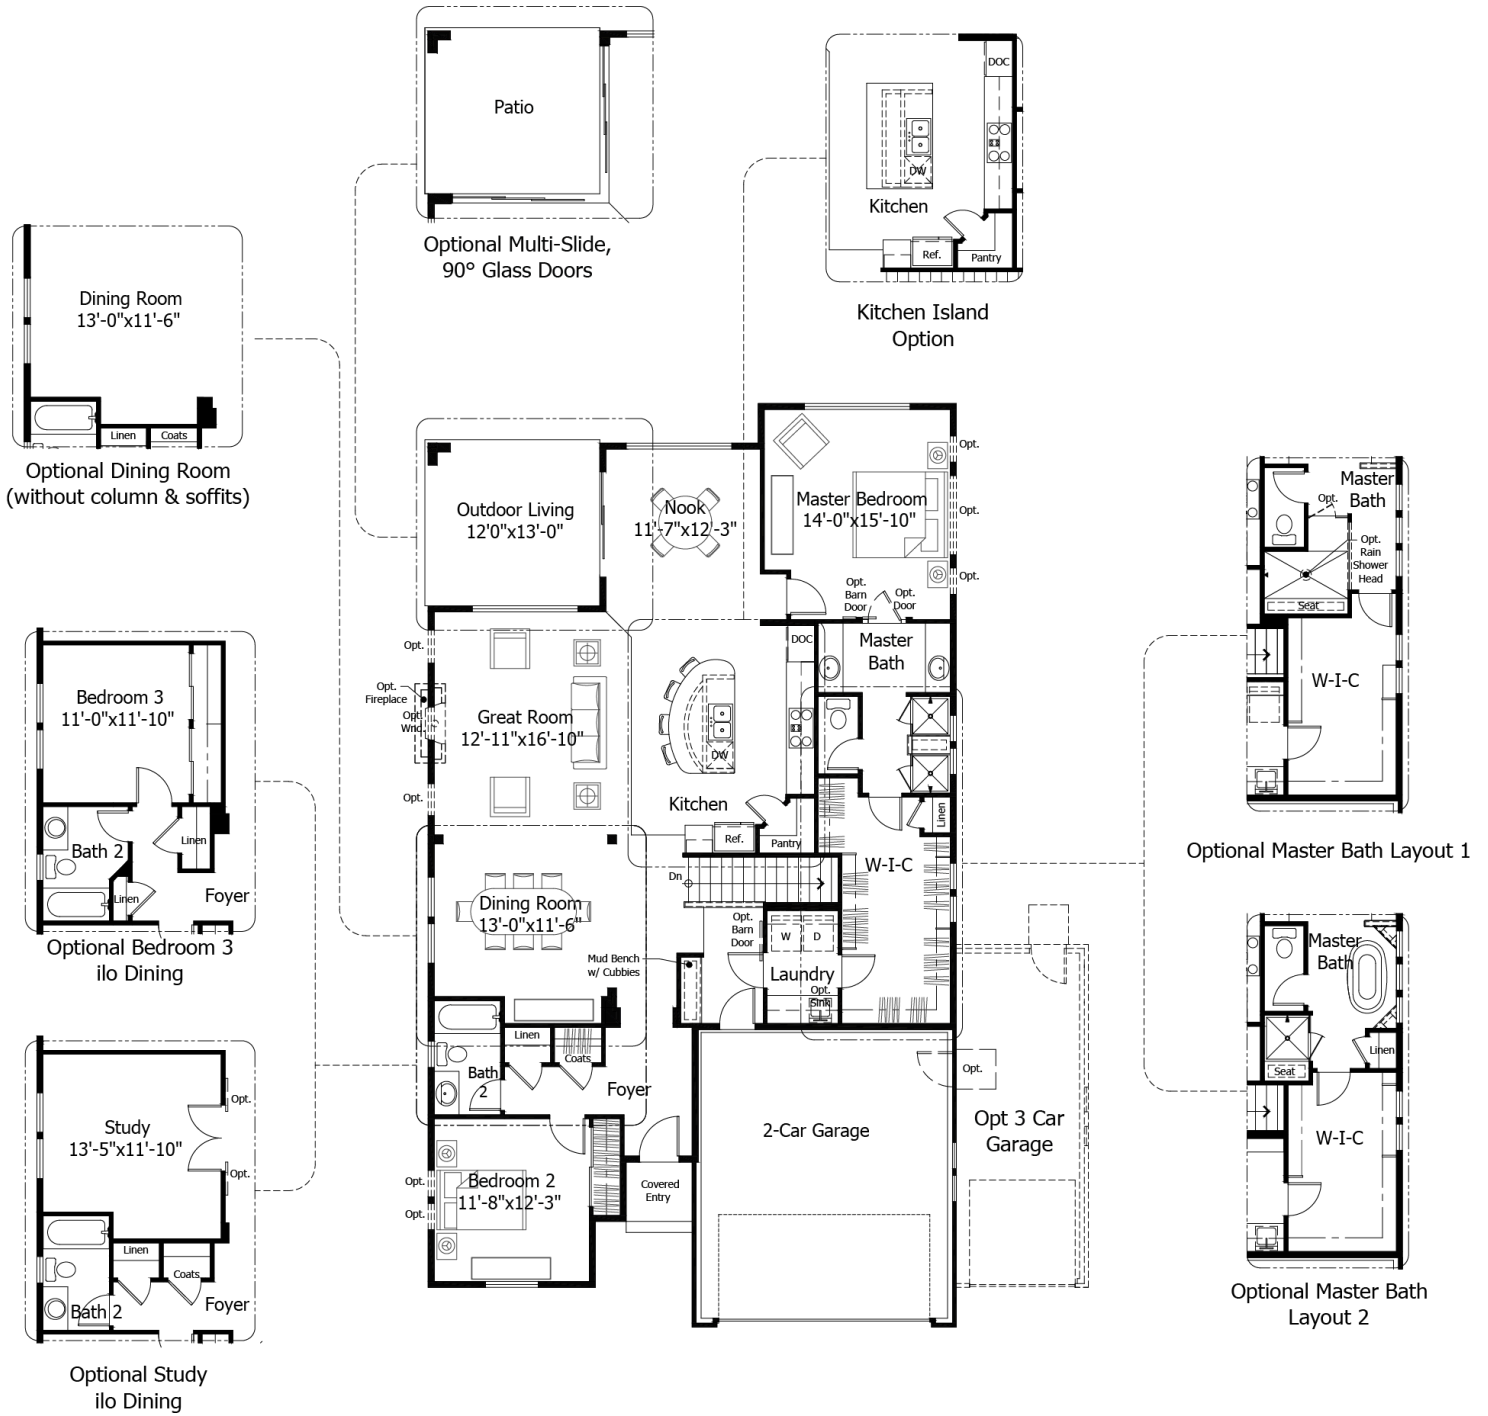

Main

All square footage is approximate. Renderings are artist's conceptions and may vary slightly from the actual home. Homes may be built in reverse of plans shown, depending on site conditions. Minor architectural changes may be made occasionally at the option of the builder. Please contact your Sales Consultant for details.